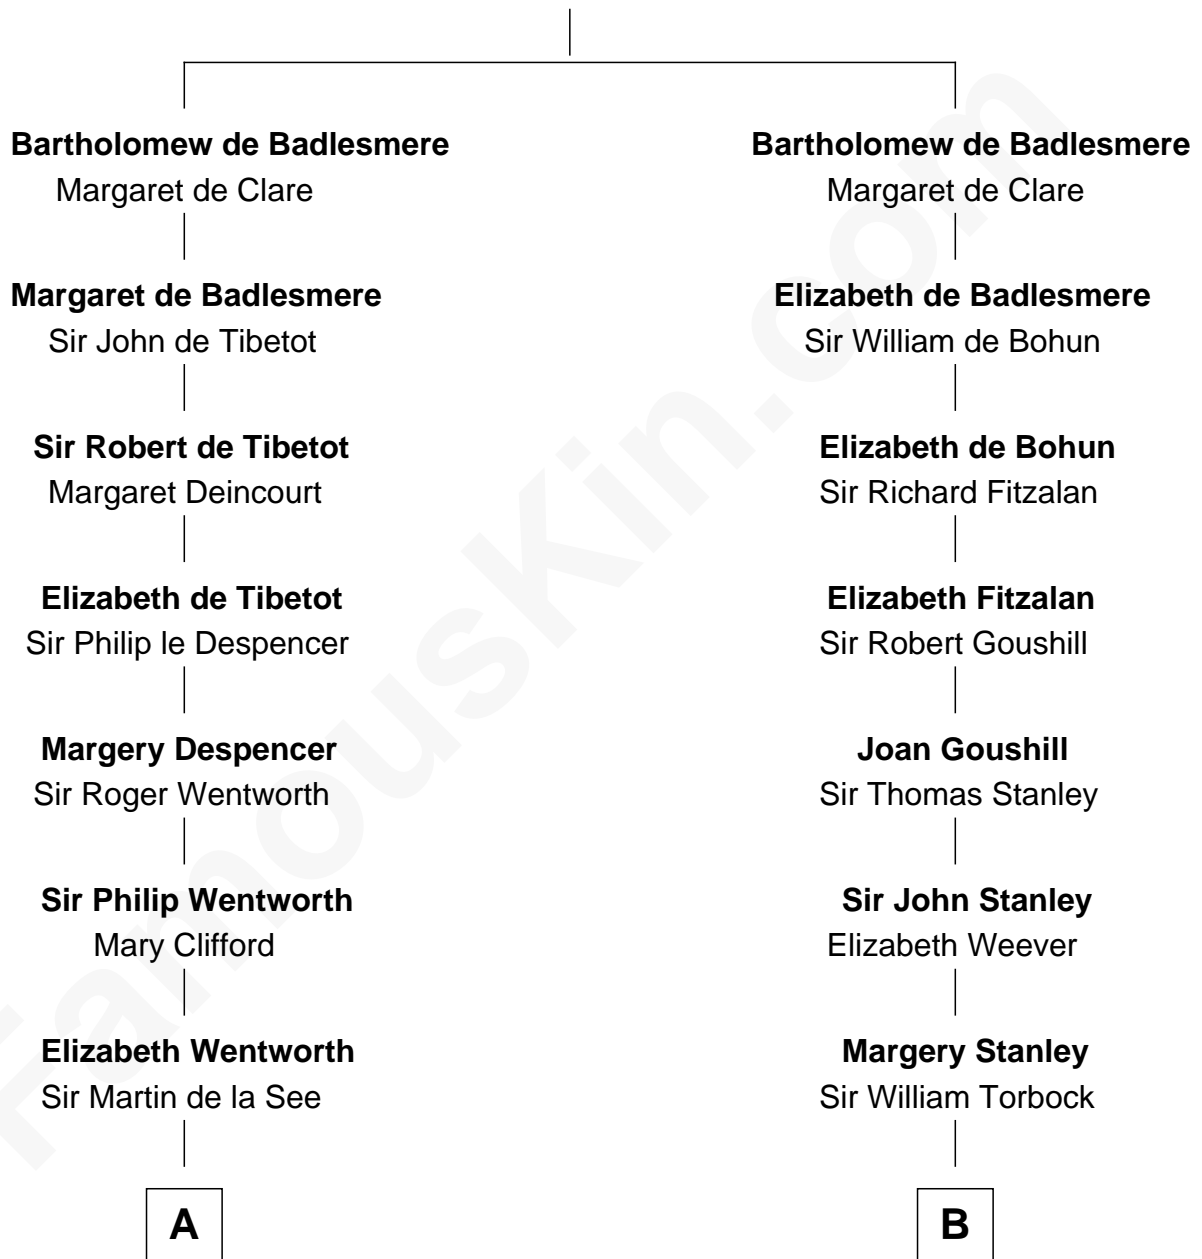

FamousKin.com

Relationship Chart of Harper Lee

Author of To Kill a Mockingbird

19th cousin 2 times removed of

Juliette Gordon Low

Founder of the Girl Scouts

Gunselm de Badlesmere

C

John Farrar Finch

Frances Smith

John Robert Finch

Frances Cunningham

James Cunningham Finch

Ellen Rivers Williams

Frances Cunningham Finch

Amasa Coleman Lee