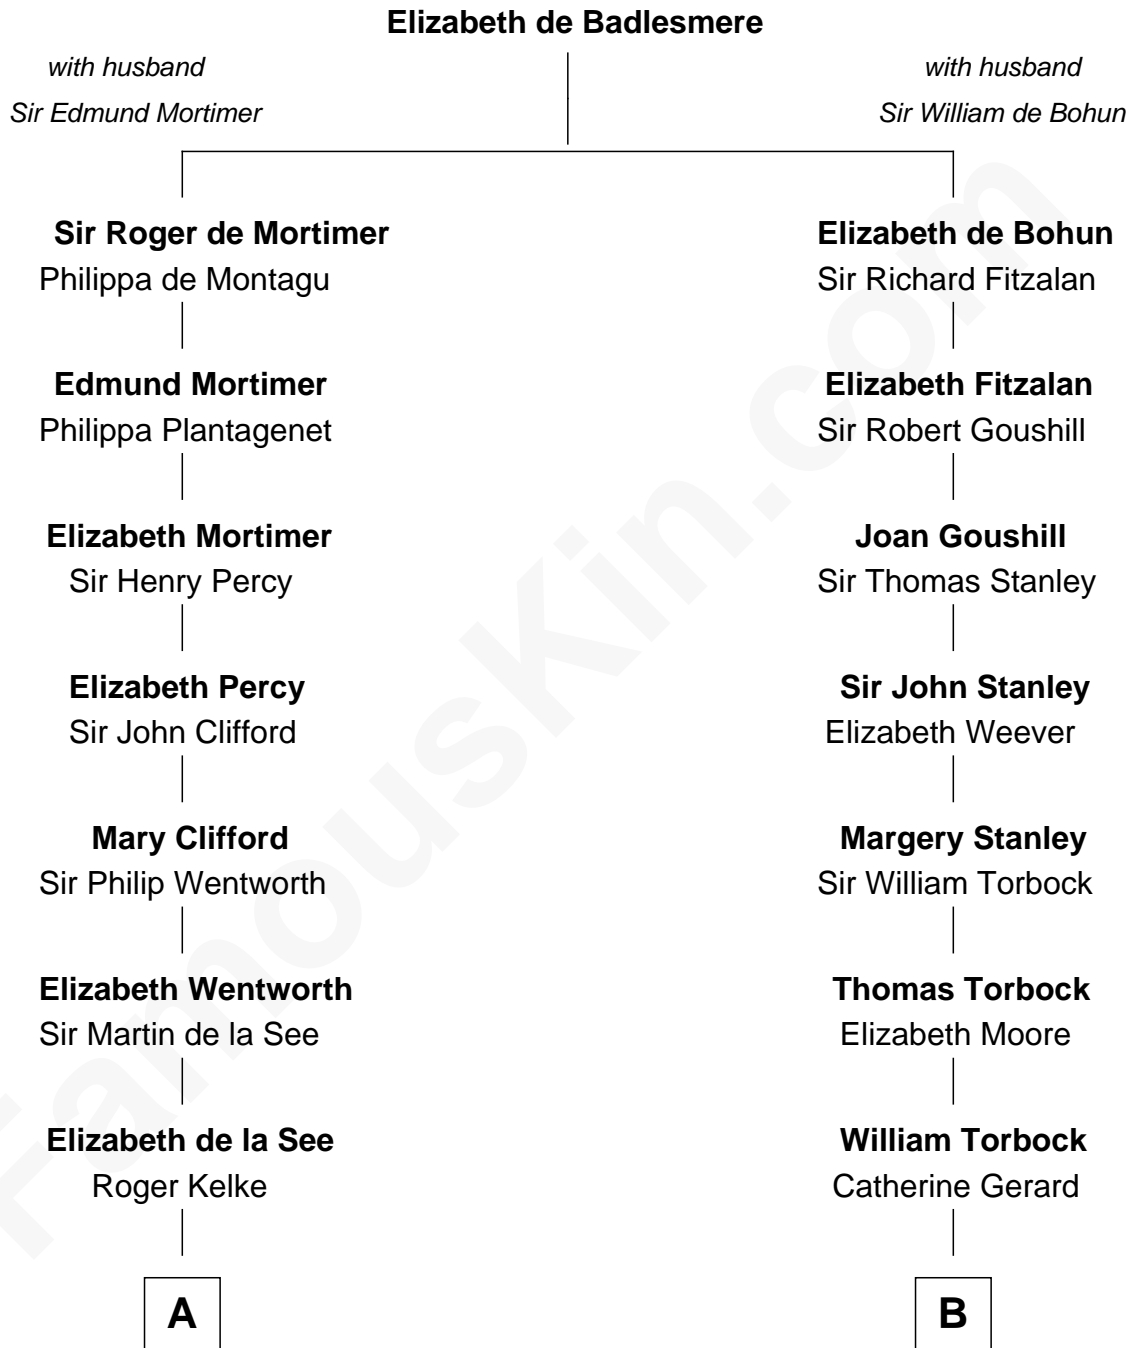

## Relationship Chart of Harper Lee

*Author of To Kill a Mockingbird*

17th cousin 3 times removed of

**Juliette Gordon Low**

*Founder of the Girl Scouts*

**A**

**Christopher Kelke**

Isabel Girlington

**William Kelke**

Thomasine Skerne

**Cecily Kelke**

John Farrar

**William Farrar**

Cecily - - - - -

**Col. William Farrar**

Mary - - - - -