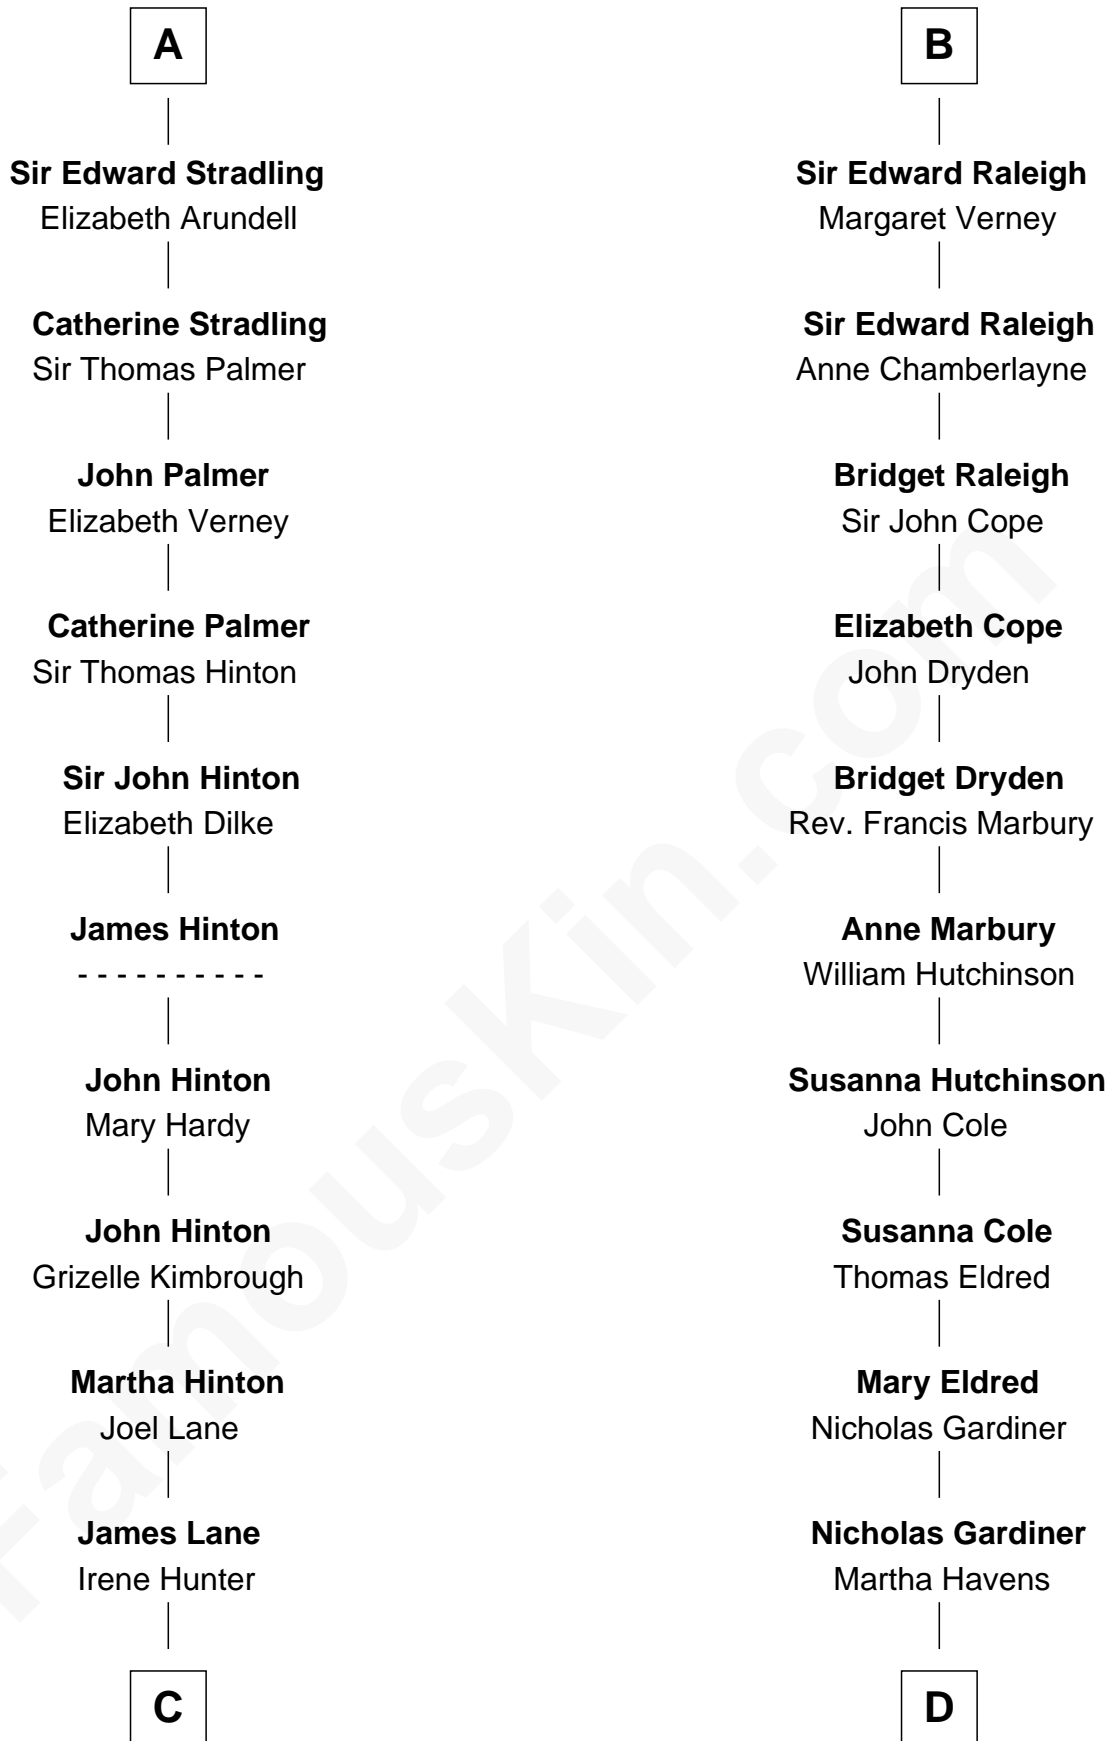

FamousKin.com

Relationship Chart of Harper Lee

Author of *To Kill a Mockingbird*

20th cousin 1 time removed of

Stephen A. Douglas

Participated in Lincoln-Douglas Debates

C

Elizabeth Jane Lane
Theophilus Hunter Williams