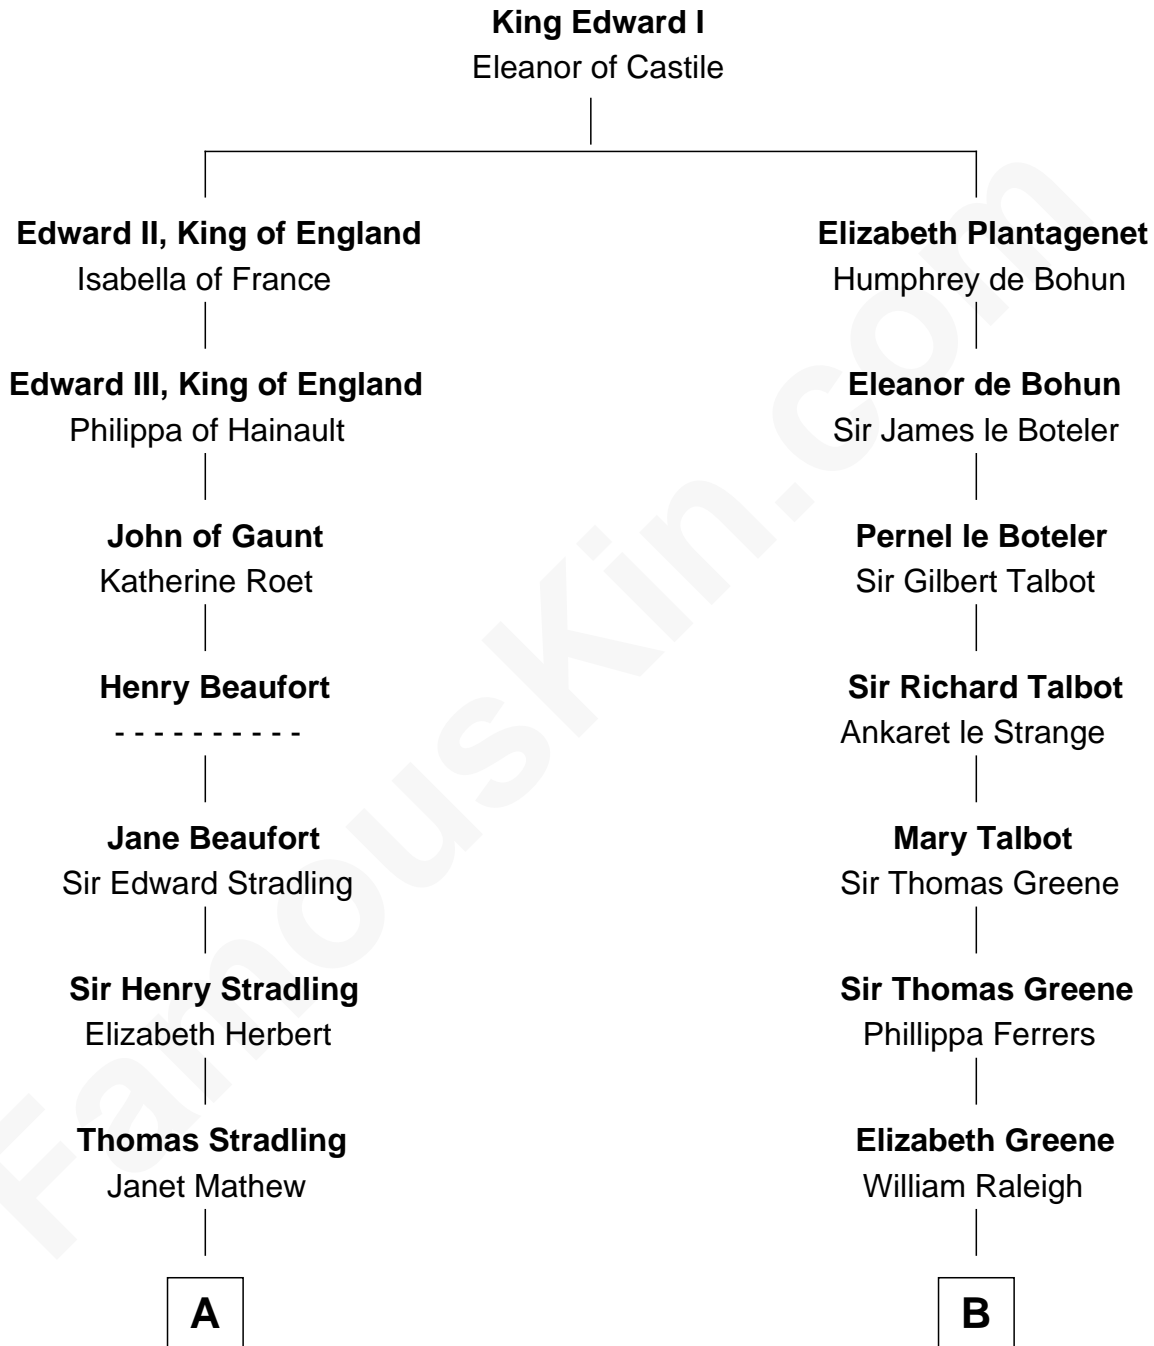

FamousKin.com

Relationship Chart of Harper Lee

Author of *To Kill a Mockingbird*

20th cousin 1 time removed of

Stephen A. Douglas

Participated in Lincoln-Douglas Debates

C

Elizabeth Jane Lane
Theophilus Hunter Williams