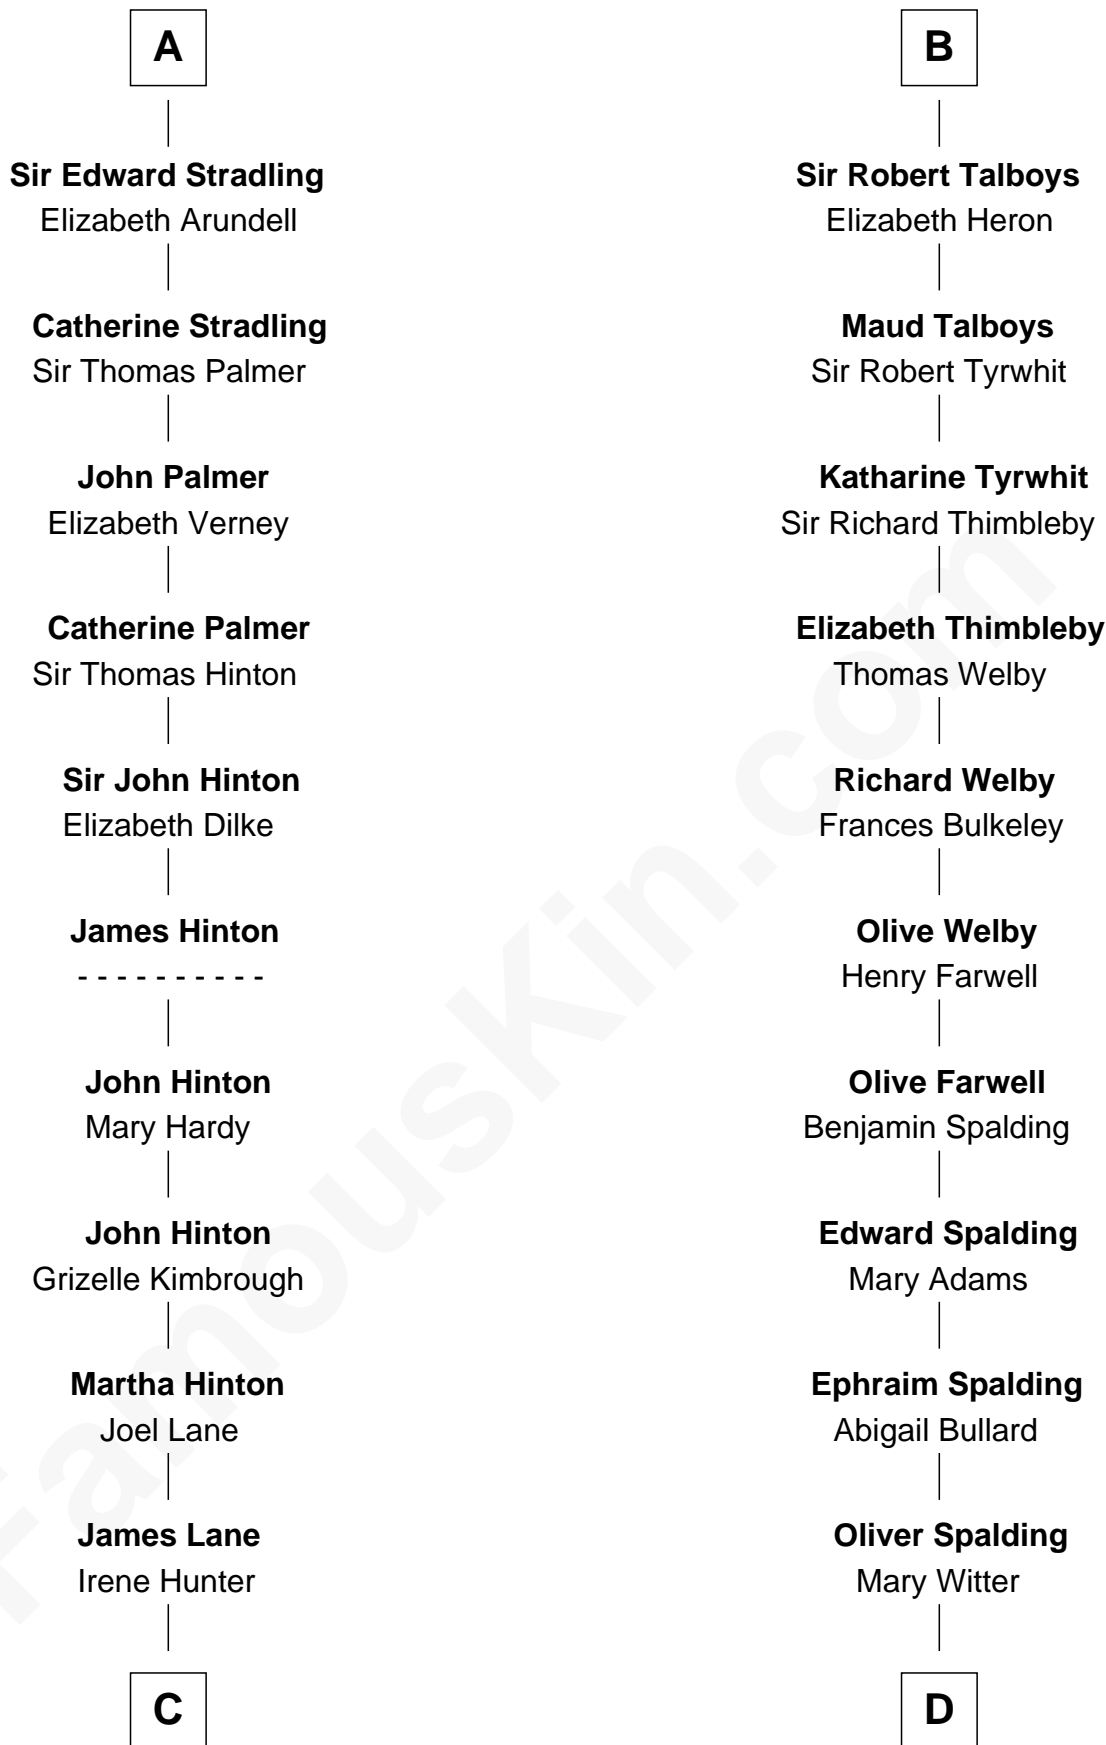

FamousKin.com Relationship Chart of

Harper Lee

Author of To Kill a Mockingbird

21st cousin of

Katharine Hepburn

Movie Actress

C

Elizabeth Jane Lane
Theophilus Hunter Williams