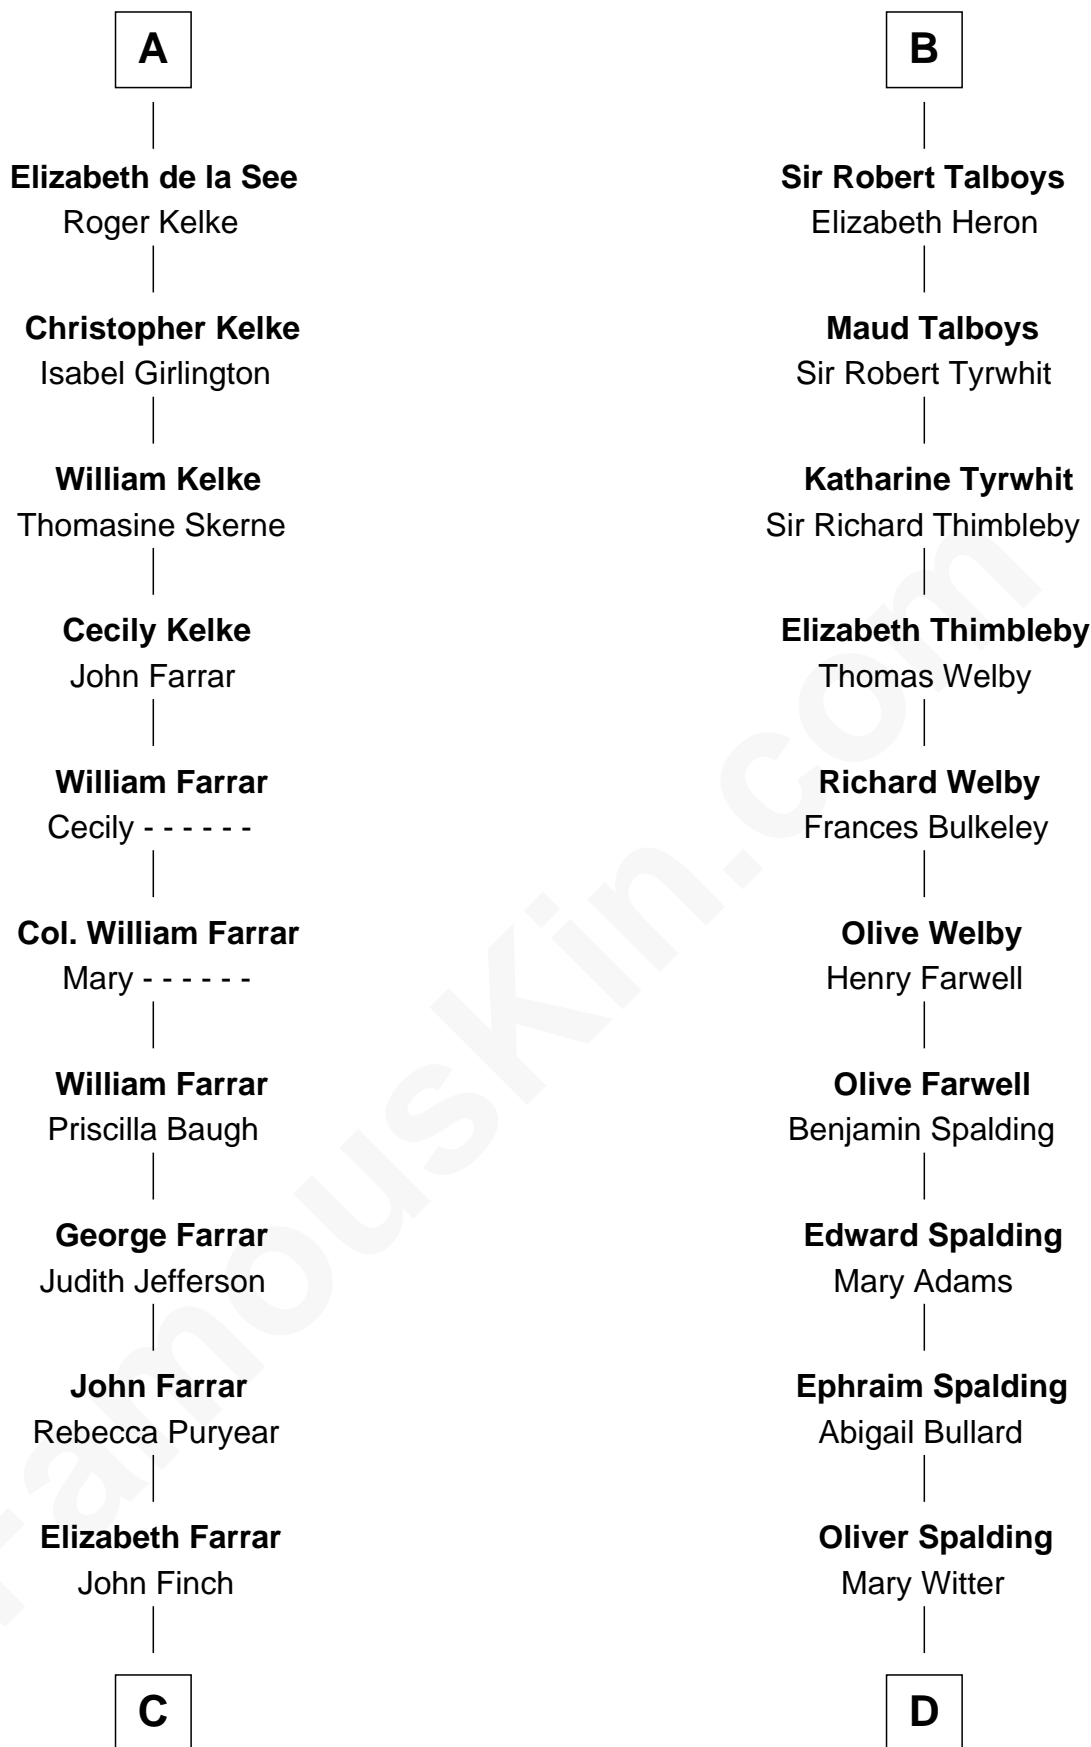

# FamousKin.com Relationship Chart of

**Harper Lee**

*Author of To Kill a Mockingbird*

21st cousin of

**Katharine Hepburn**

*Movie Actress*

**Sir Edmund Mortimer**

Margaret de Fiennes

**Mary Clifford**  
Sir Philip Wentworth

**Elizabeth Wentworth**  
Sir Martin de la See

**A**

**Iseult de Mortimer**  
Sir Hugh I de Audley

**Hugh de Audley**  
Margaret de Clare

**Margaret de Audley**  
Ralph de Stafford

**Beatrice de Stafford**  
Thomas de Ros

**Margaret de Ros**  
Sir Reynold Grey

**Margaret Grey**  
Sir William Bonville

**Elizabeth Bonville**  
William Talboys

**B**

**C**

**John Farrar Finch**

Frances Smith