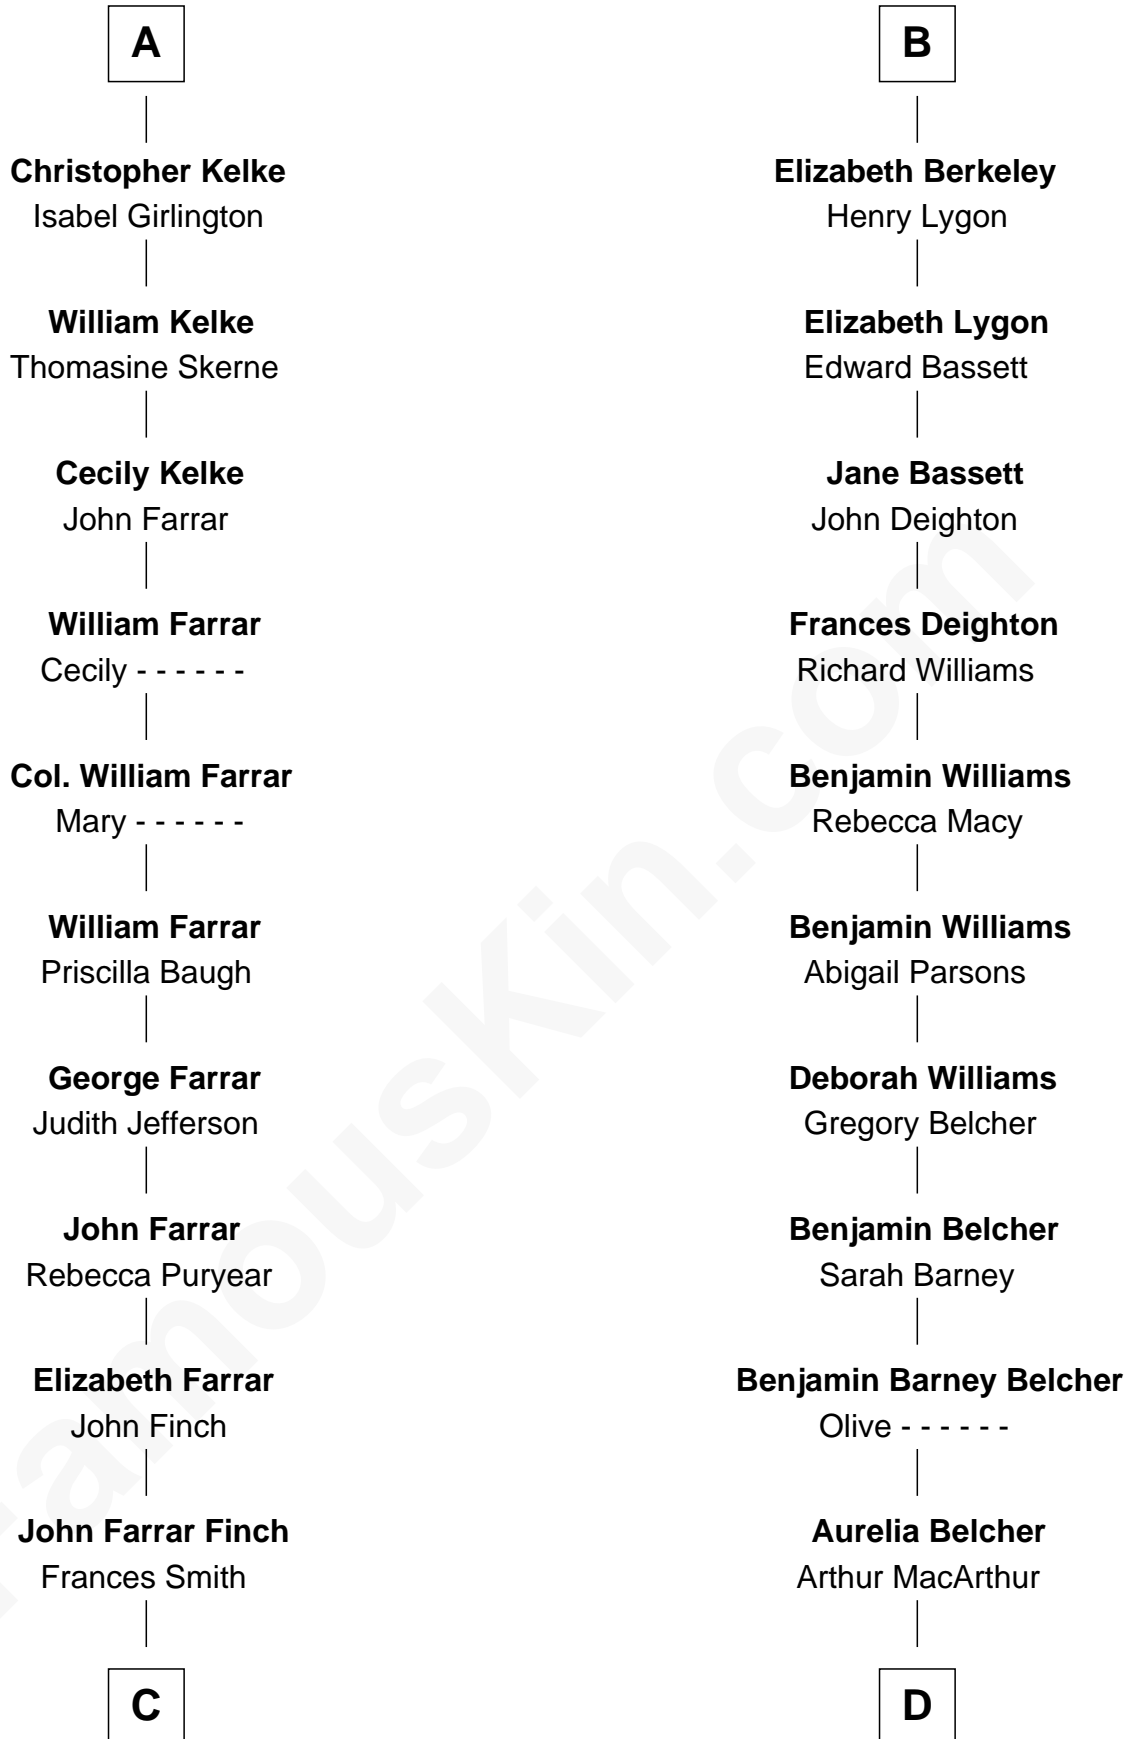

FamousKin.com

Relationship Chart of

Harper Lee

Author of To Kill a Mockingbird

18th cousin 2 times removed of

General Douglas MacArthur

U.S. Army - World War II

Henry Plantagenet

Maud de Chaworth

Mary Plantagenet

Henry de Percy

Sir Henry Percy

Margaret de Neville

Sir Henry Percy

Elizabeth Mortimer

Elizabeth Percy

Joan of Lancaster

John de Mowbray

John de Mowbray

Elizabeth de Segrave

Sir Thomas Mowbray

Elizabeth Fitzalan

Isabel Mowbray

Sir James Berkeley

Maurice Berkeley

Isabel Mead

Anne Berkeley

Sir William Dennis

Isabel Dennis

Sir John Berkeley

B

FamousKin.com