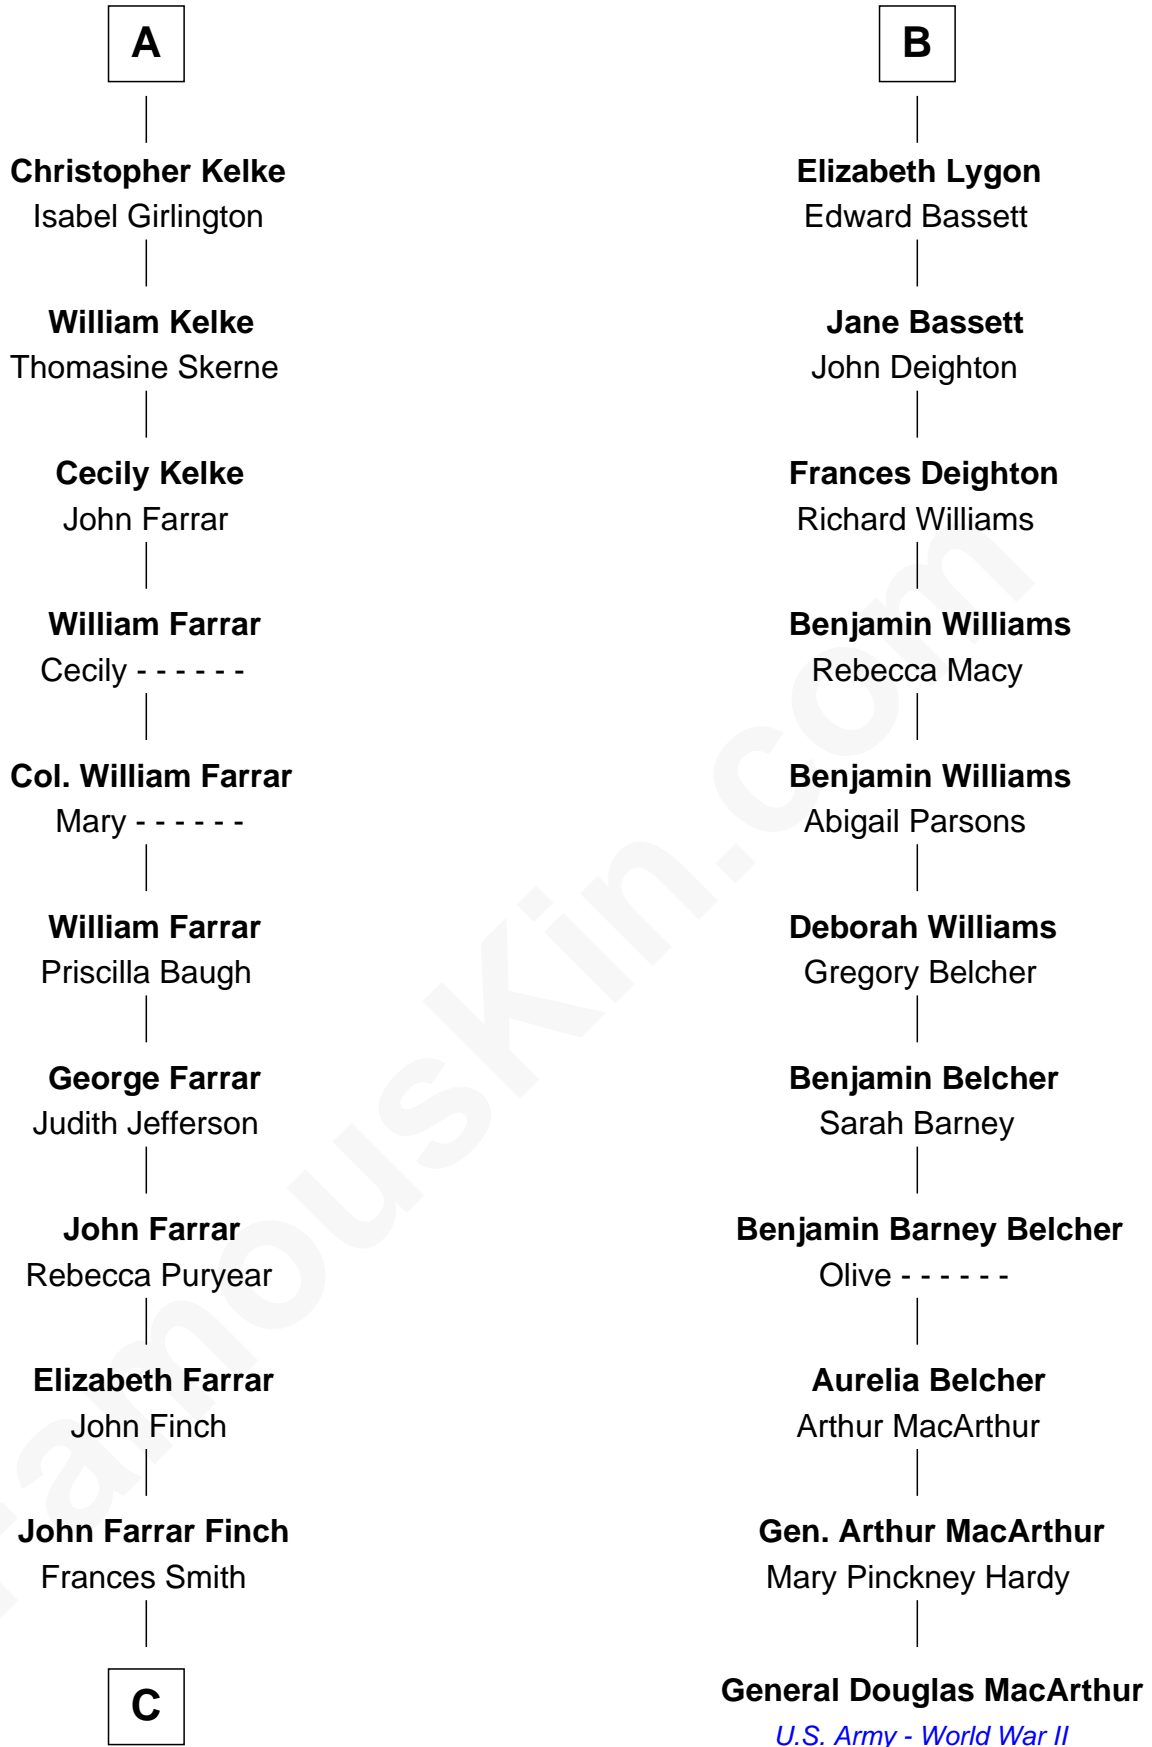

FamousKin.com

Relationship Chart of Harper Lee

Author of To Kill a Mockingbird

17th cousin 3 times removed of

General Douglas MacArthur

U.S. Army - World War II

C

—
John Robert Finch
Frances Cunningham

—
James Cunningham Finch
Ellen Rivers Williams

—
Frances Cunningham Finch
Amasa Coleman Lee

—
Harper Lee
Author of To Kill a Mockingbird

FamousKin.com