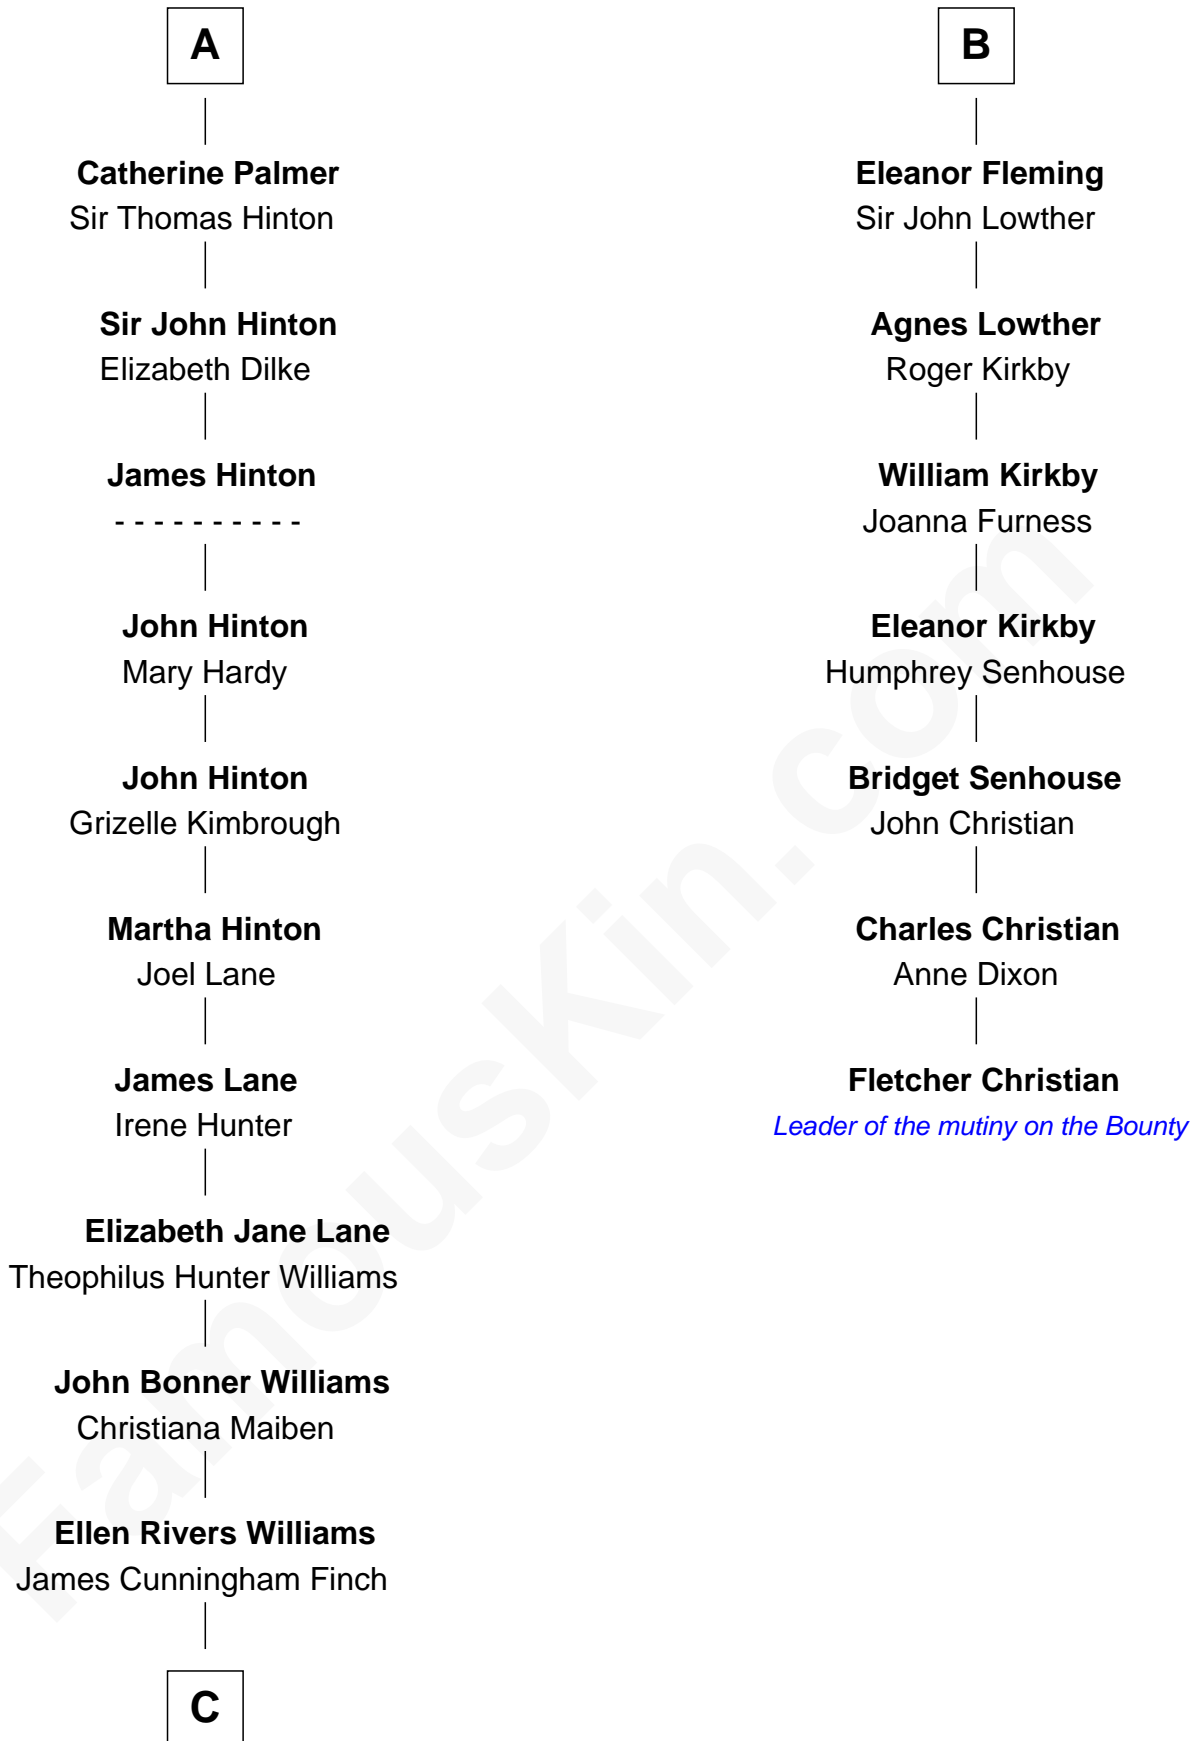

FamousKin.com Relationship Chart of

Harper Lee

Author of To Kill a Mockingbird

13th cousin 5 times removed of

Fletcher Christian

Leader of the mutiny on the Bounty

THE "BOUNTY" AT OAHU

C