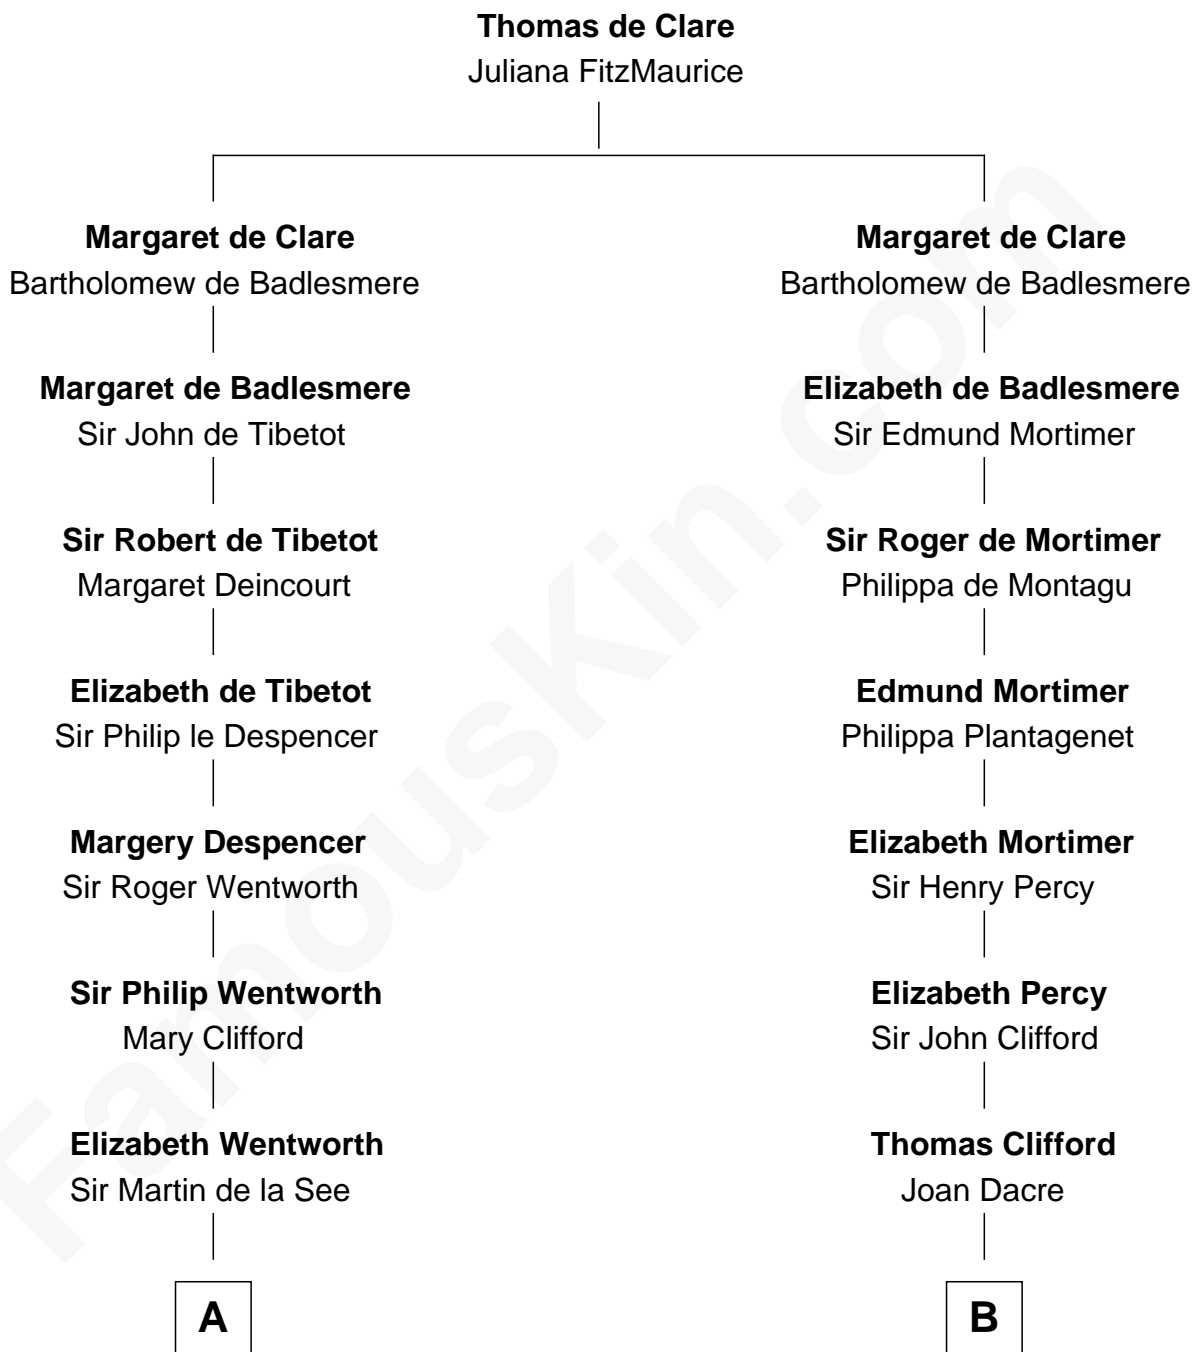

## Relationship Chart of Harper Lee

Author of *To Kill a Mockingbird*

18th cousin 3 times removed of

## Fletcher Christian

Leader of the mutiny on the *Bounty*

THE "BOUNTY" AT OAHU

**C**

**John Farrar Finch**  
Frances Smith

**John Robert Finch**  
Frances Cunningham

**James Cunningham Finch**  
Ellen Rivers Williams