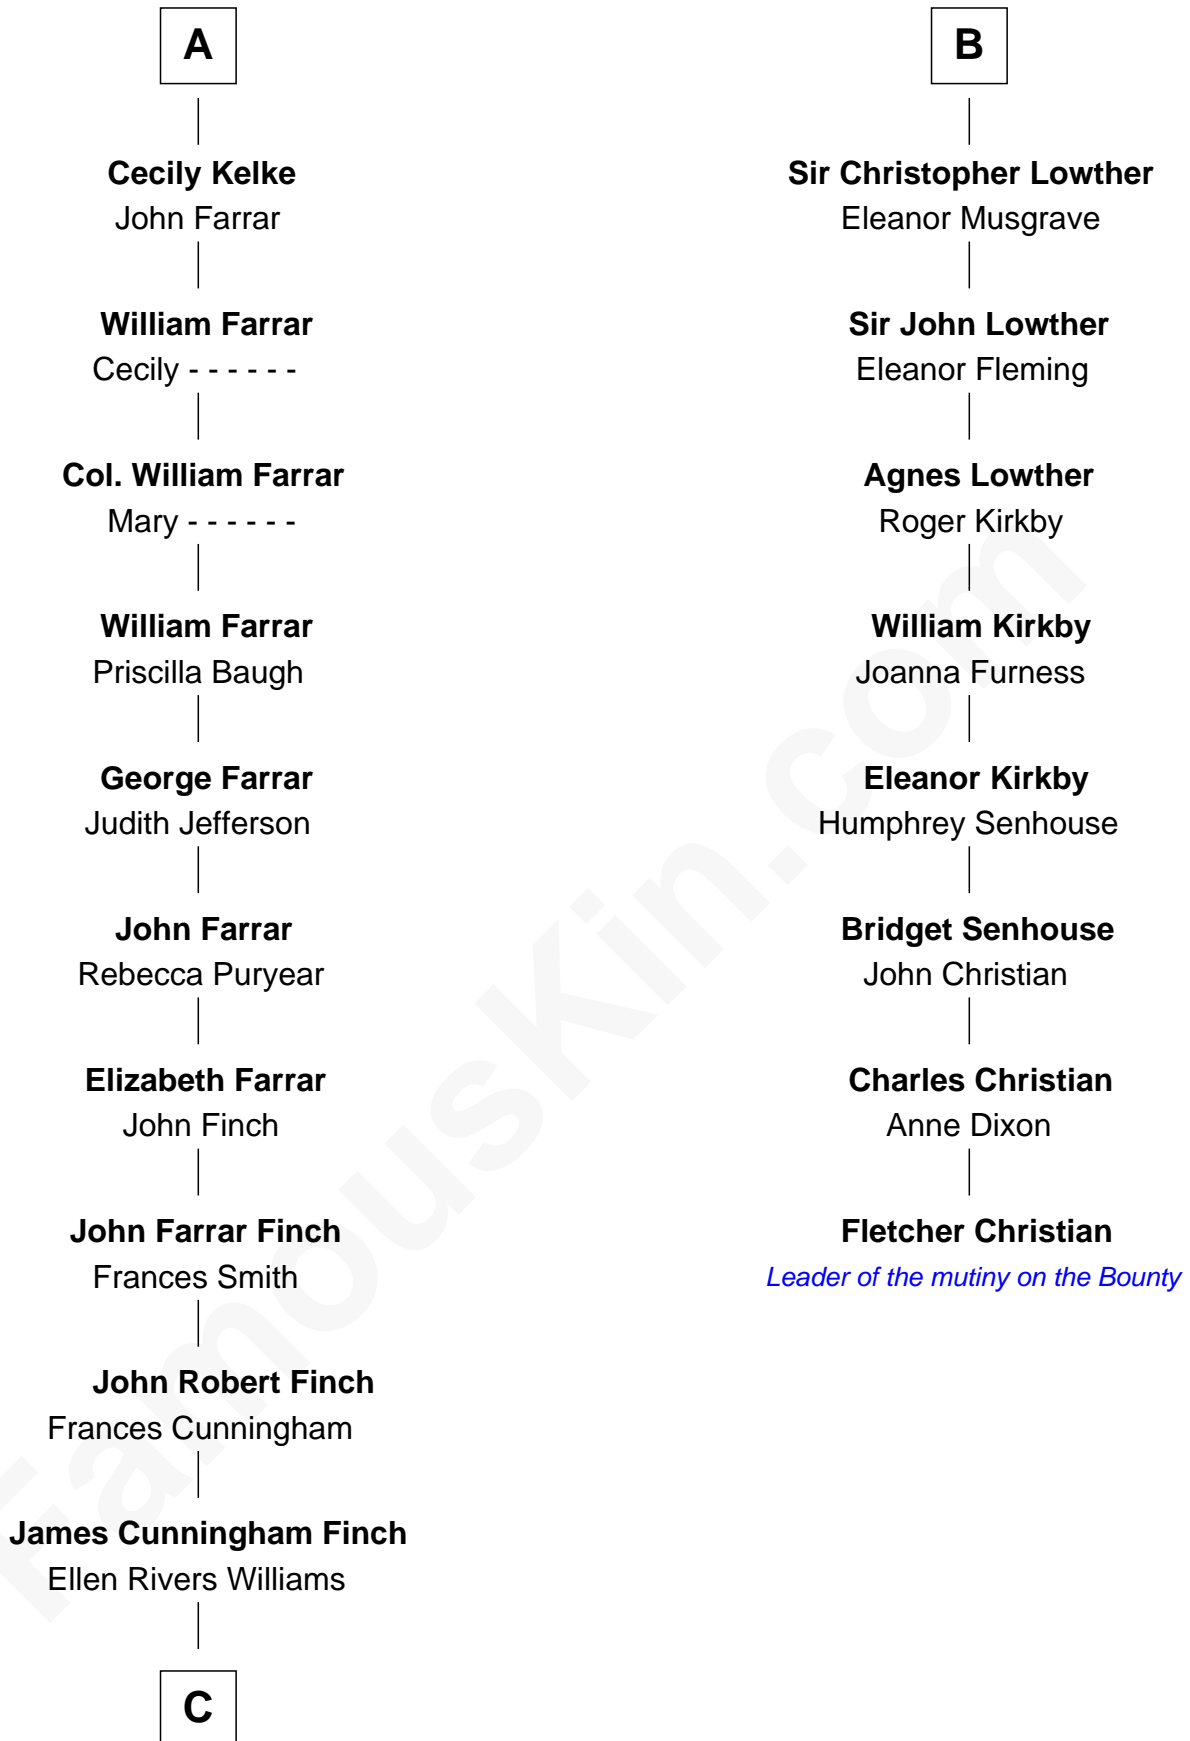

FamousKin.com

Relationship Chart of

Harper Lee

Author of To Kill a Mockingbird

14th cousin 4 times removed of

Fletcher Christian

Leader of the mutiny on the Bounty

THE "BOUNTY" AT OAHOO

C

—
Frances Cunningham Finch

Amasa Coleman Lee

—
Harper Lee

Author of To Kill a Mockingbird

FamousKin.com