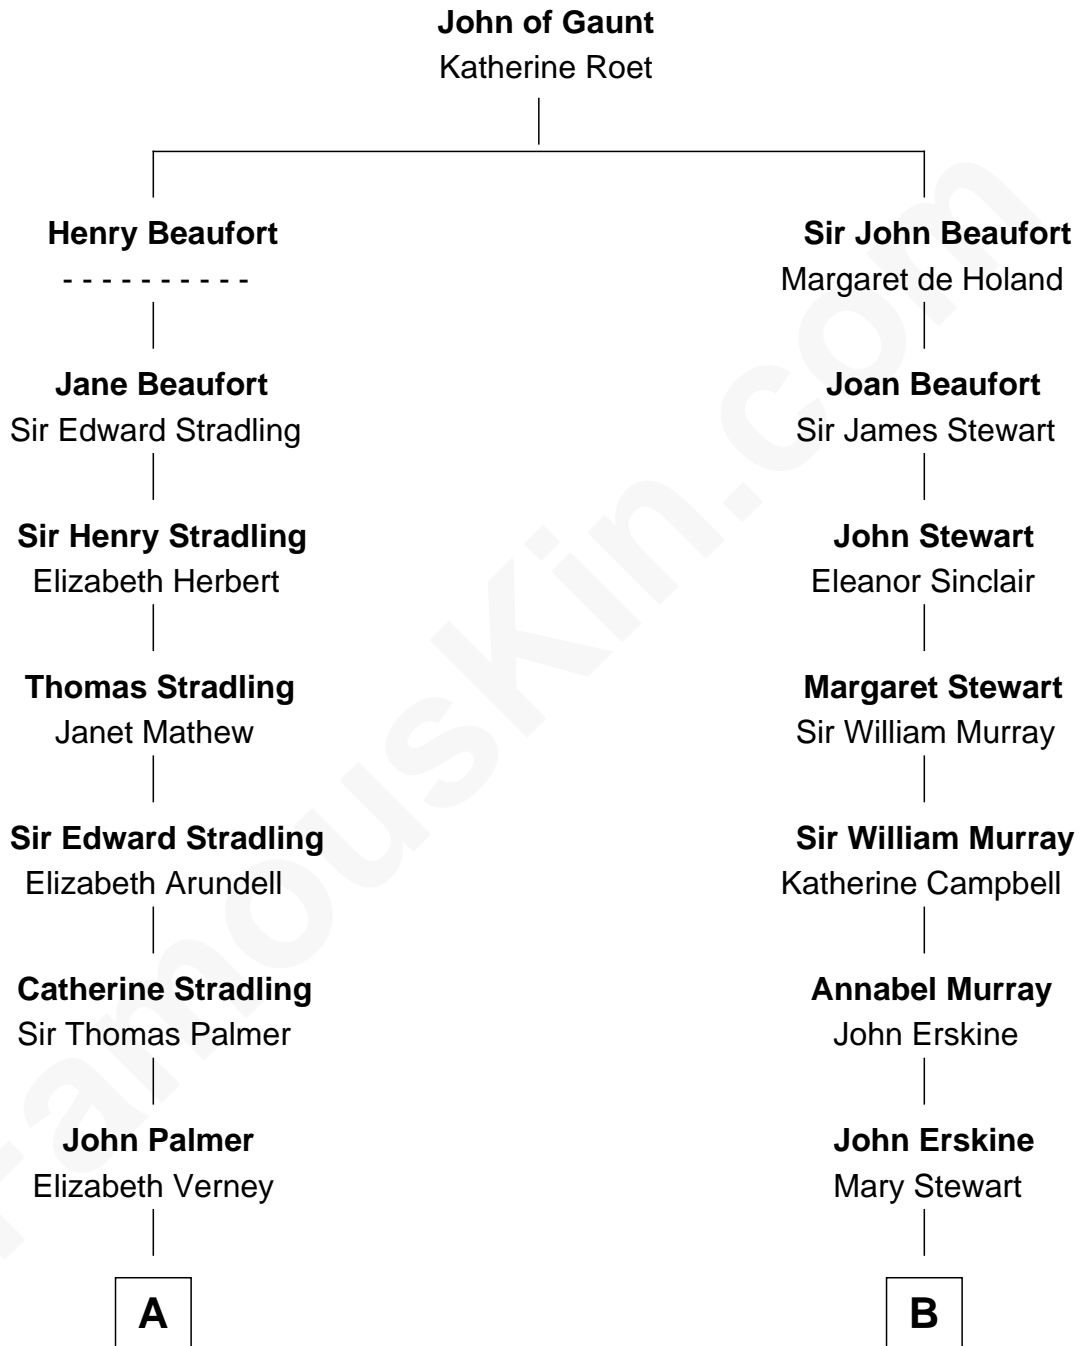

FamousKin.com

Relationship Chart of Harper Lee

Author of To Kill a Mockingbird

10th cousin 8 times removed of

Major John Pitcairn

British Commander at Battle of Lexington

C

—
Frances Cunningham Finch