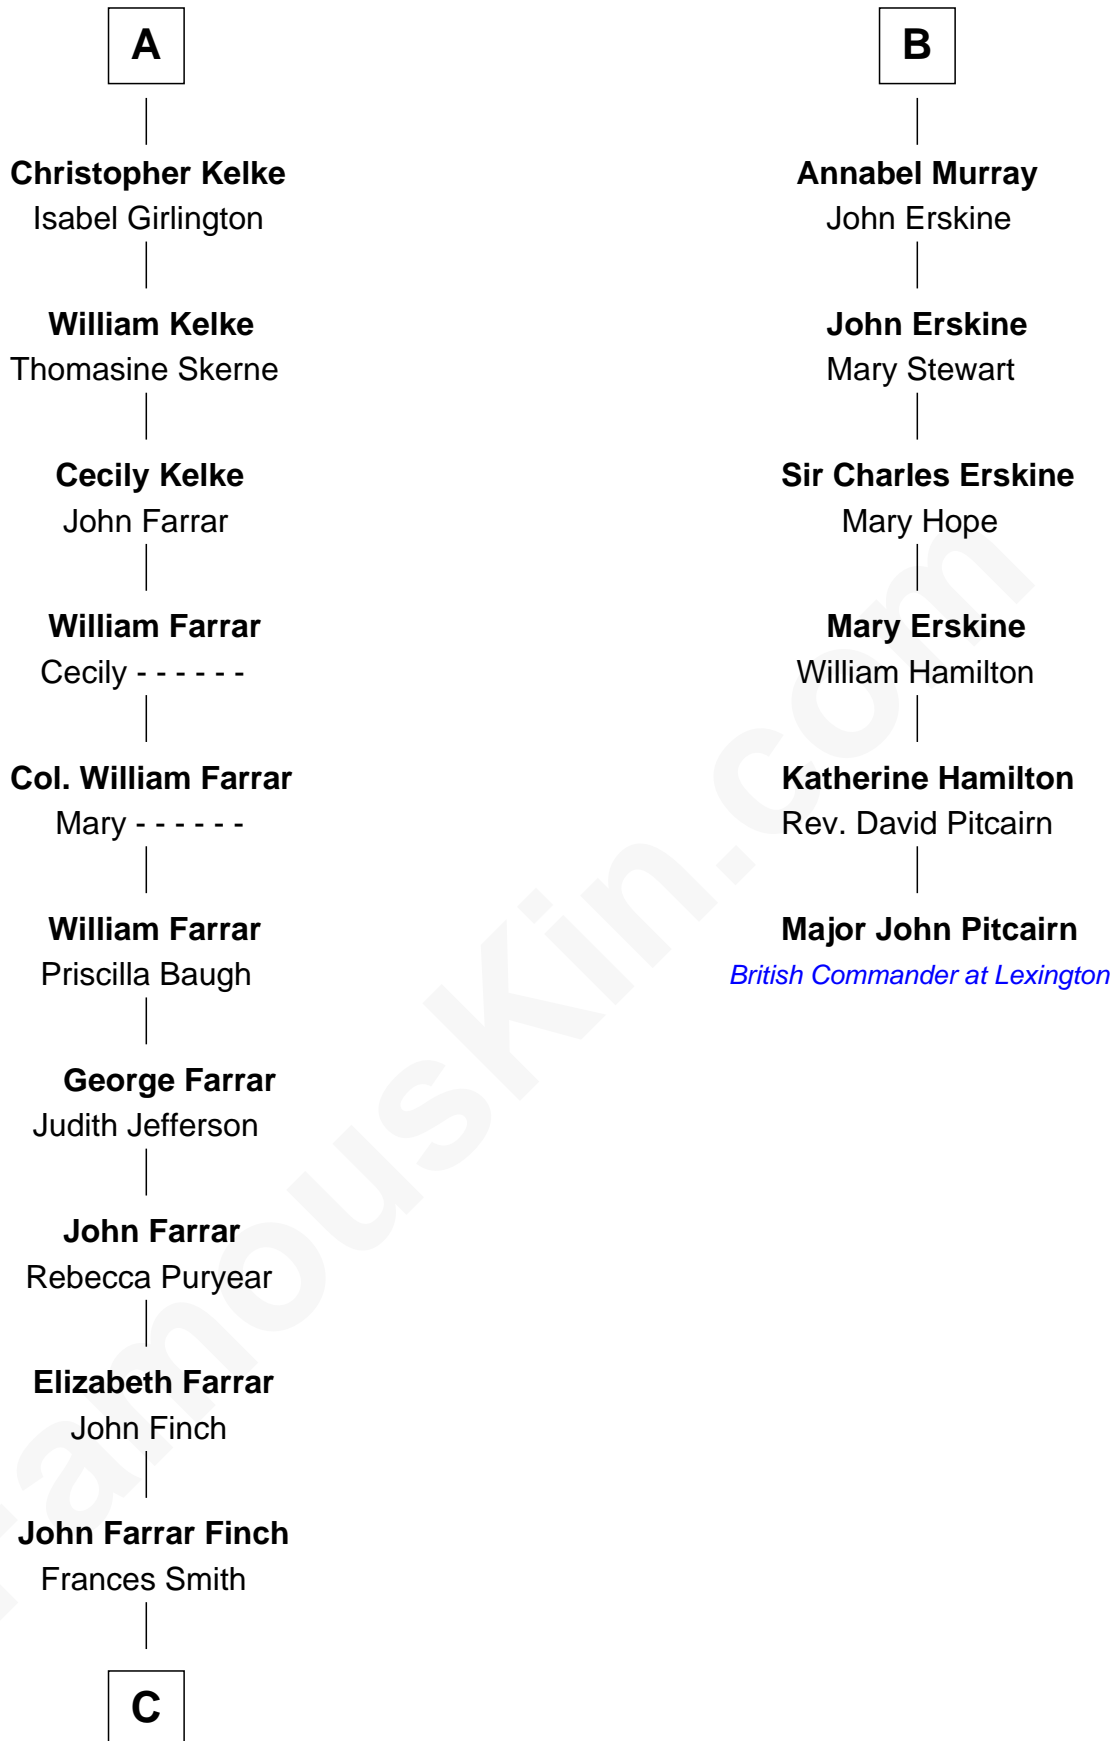

FamousKin.com

Relationship Chart of Harper Lee

Author of To Kill a Mockingbird

12th cousin 8 times removed of

Major John Pitcairn

British Commander at Battle of Lexington

C

John Robert Finch
Frances Cunningham

James Cunningham Finch
Ellen Rivers Williams

Frances Cunningham Finch
Amasa Coleman Lee

Harper Lee
Author of To Kill a Mockingbird

FamousKin.com