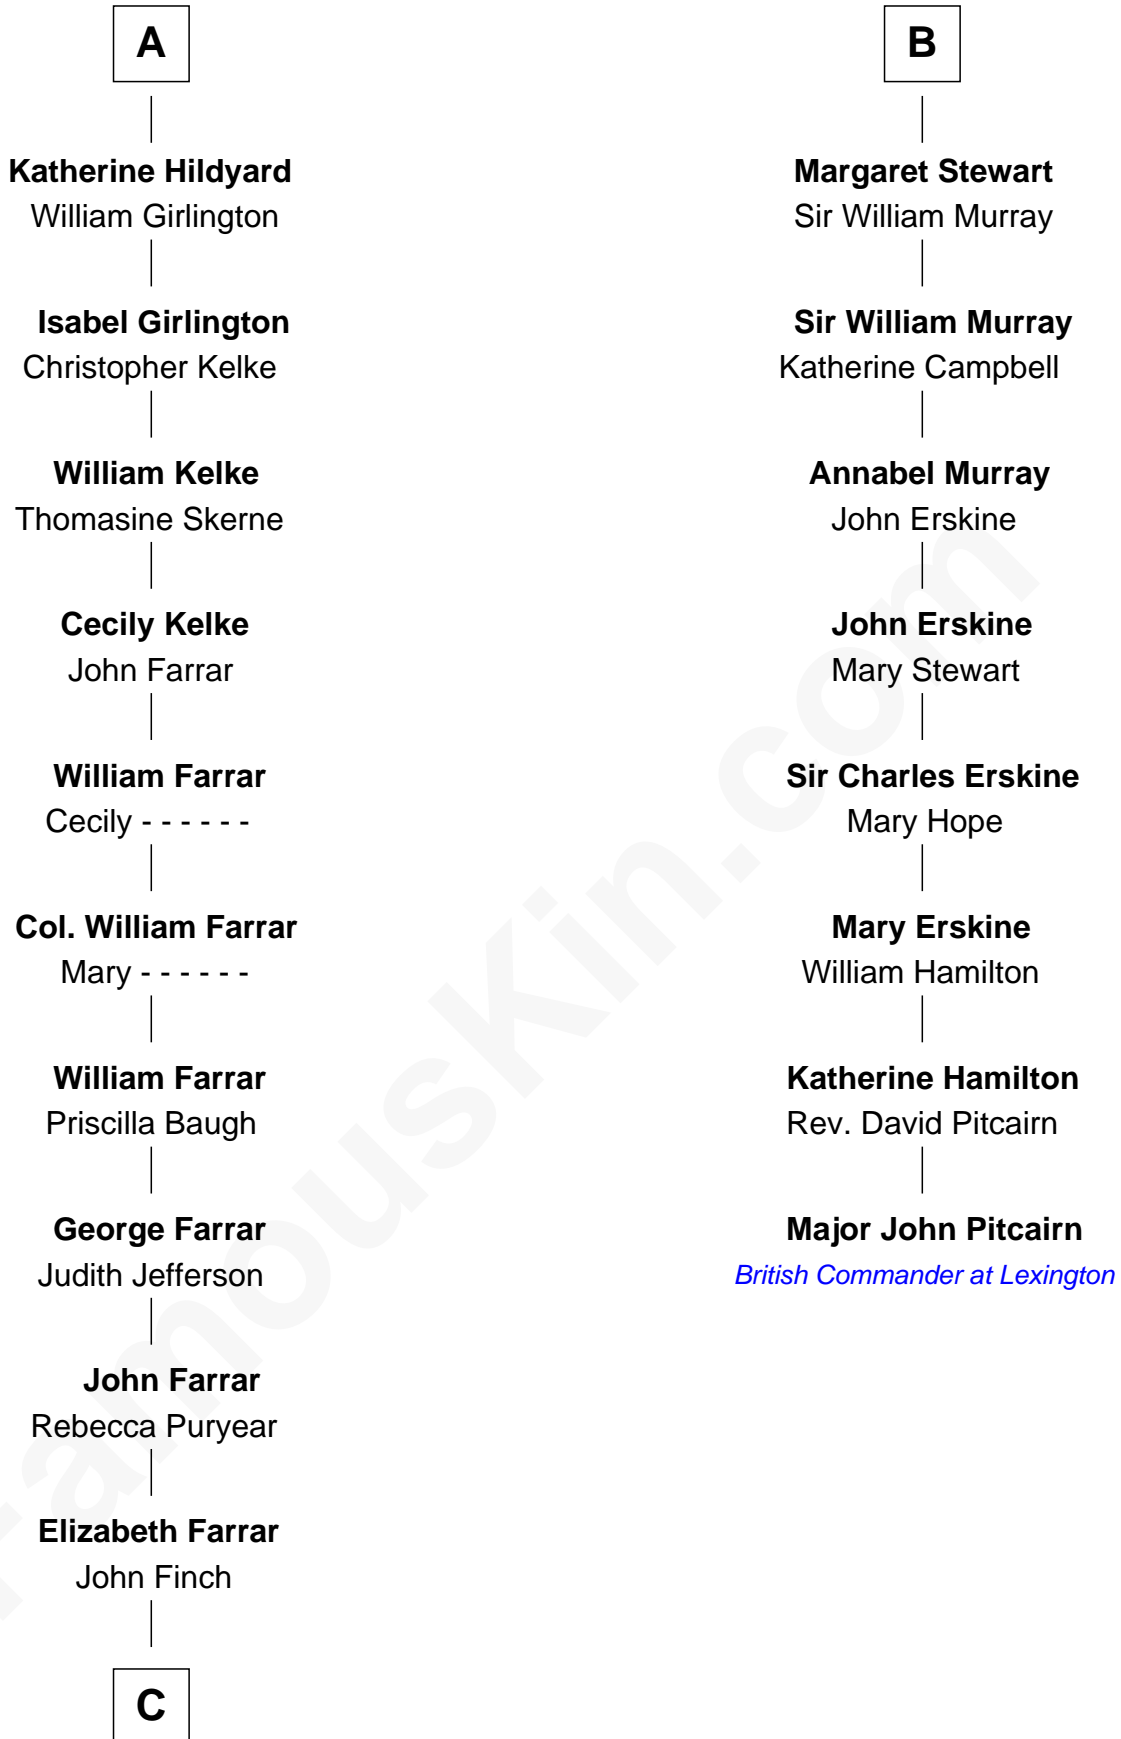

## Relationship Chart of Harper Lee

*Author of To Kill a Mockingbird*

14th cousin 7 times removed of

## Major John Pitcairn

*British Commander at Battle of Lexington*

**C**

John Farrar Finch

Frances Smith

John Robert Finch

Frances Cunningham

James Cunningham Finch