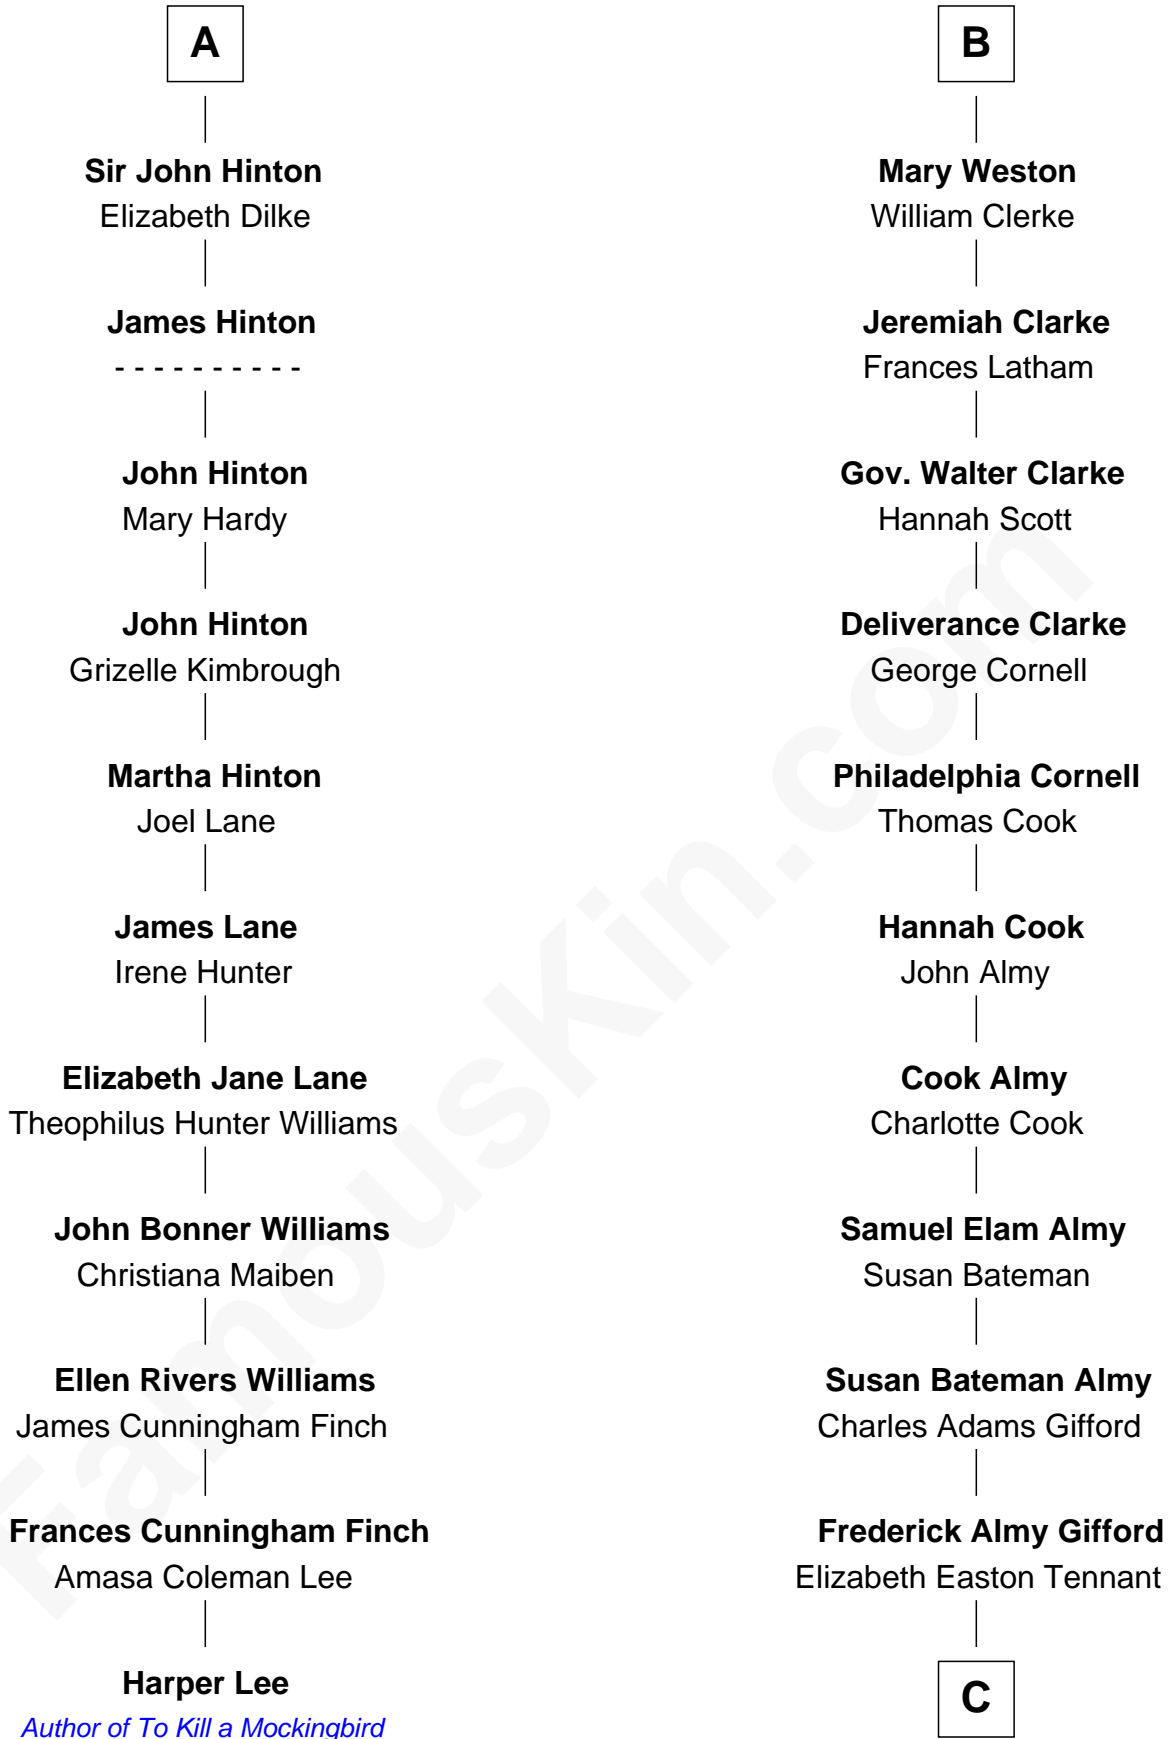

FamousKin.com

Relationship Chart of

Harper Lee

Author of To Kill a Mockingbird

17th cousin 1 time removed of

Marilyn Monroe

Actress, Model, and Singer

Sir William Stradling

Sir John Stradling

Joan Dauntsey

Edmund Stradling

Elizabeth Arundell

John Stradling

Alice Langford

Anne Stradling

Sir John Danvers

Anne Danvers

Thomas Lovett

Elizabeth Lovett

Anthony Cave

Mary Cave

Sir Jerome Weston

B

C

Charles Stanley Gifford

Gladys Pearl Monroe

Marilyn Monroe

Actress, Model, and Singer

FamousKin.com