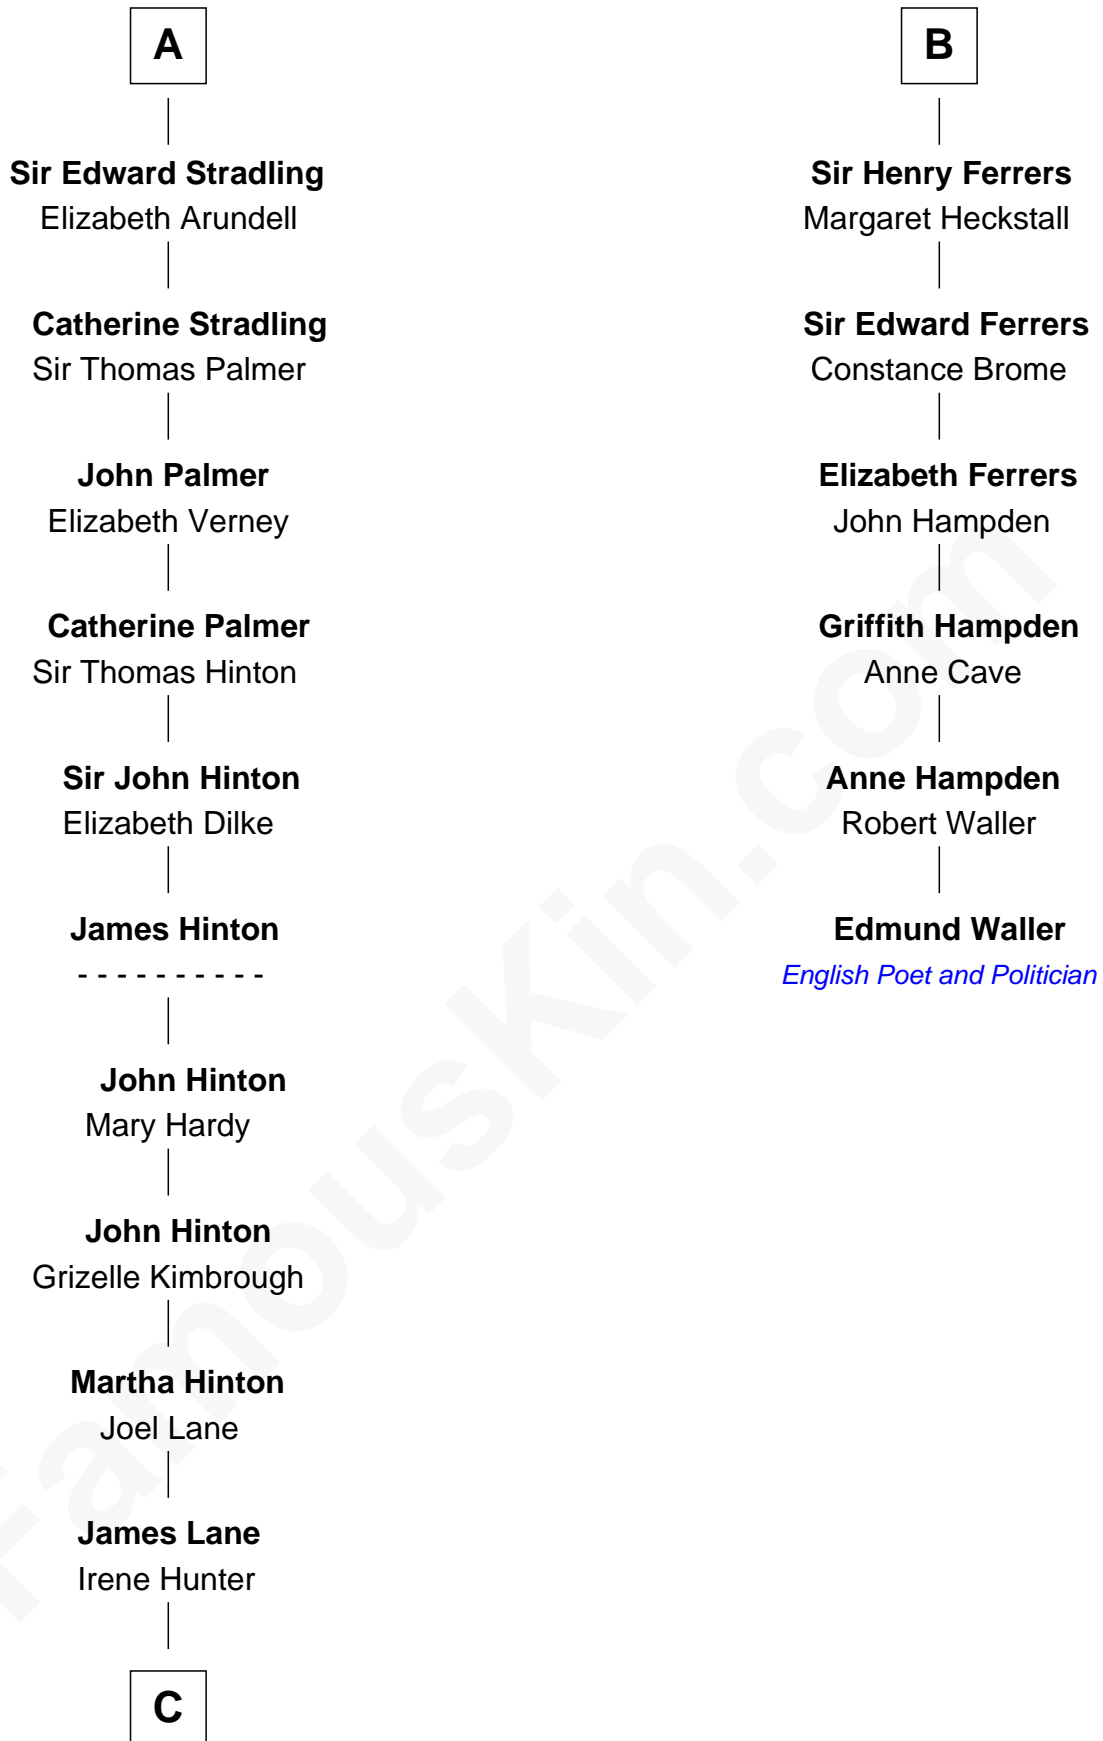

FamousKin.com Relationship Chart of

Harper Lee

Author of To Kill a Mockingbird

12th cousin 9 times removed of

Edmund Waller

English Poet and Politician

C

—
Elizabeth Jane Lane
Theophilus Hunter Williams