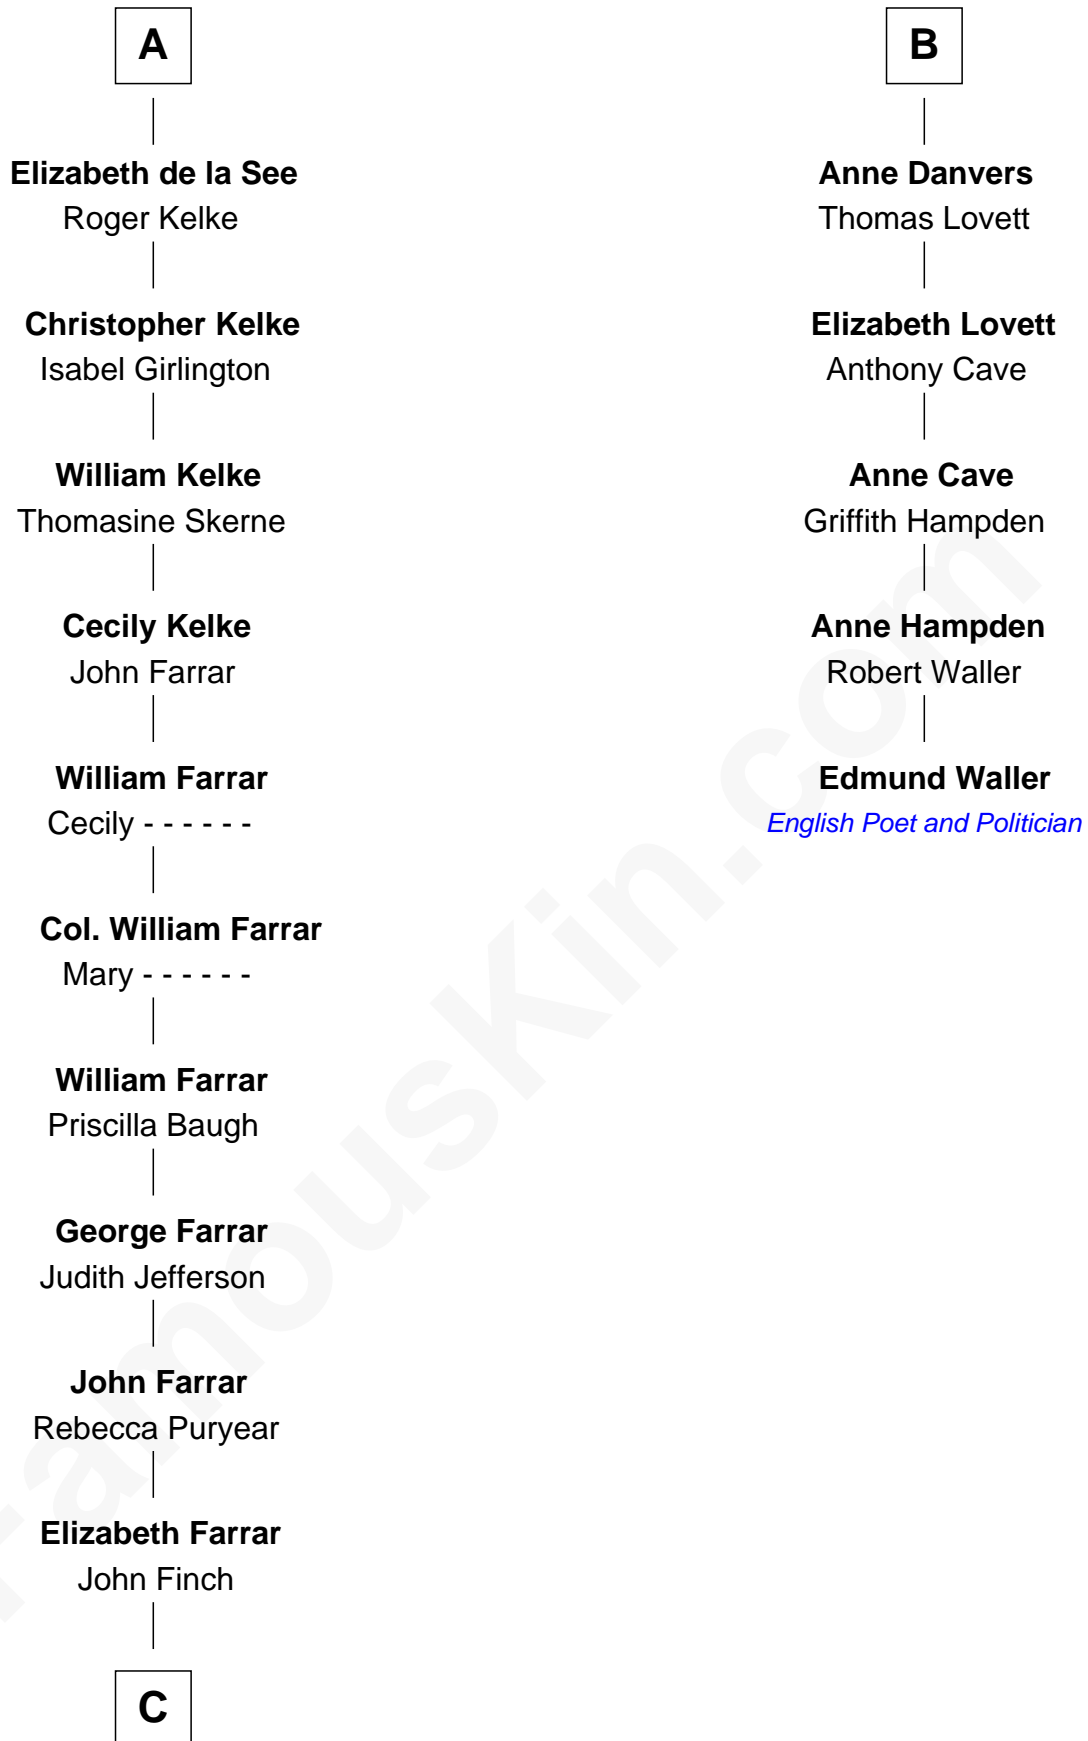

FamousKin.com

Relationship Chart of

Harper Lee

Author of To Kill a Mockingbird

11th cousin 10 times removed of

Edmund Waller

English Poet and Politician

Sir William de Montagu

Mary Clifford
Sir Philip Wentworth

Elizabeth Wentworth
Sir Martin de la See

A

Hawise de Montagu
Sir Roger de Bavent

Joan de Bavent
Sir John Dauntsey

John Dauntsey
Elizabeth Beverley

Joan Dauntsey
Sir John Stradling

Edmund Stradling
Elizabeth Arundell

John Stradling
Alice Langford

Anne Stradling
Sir John Danvers

B

C

John Farrar Finch

Frances Smith

John Robert Finch