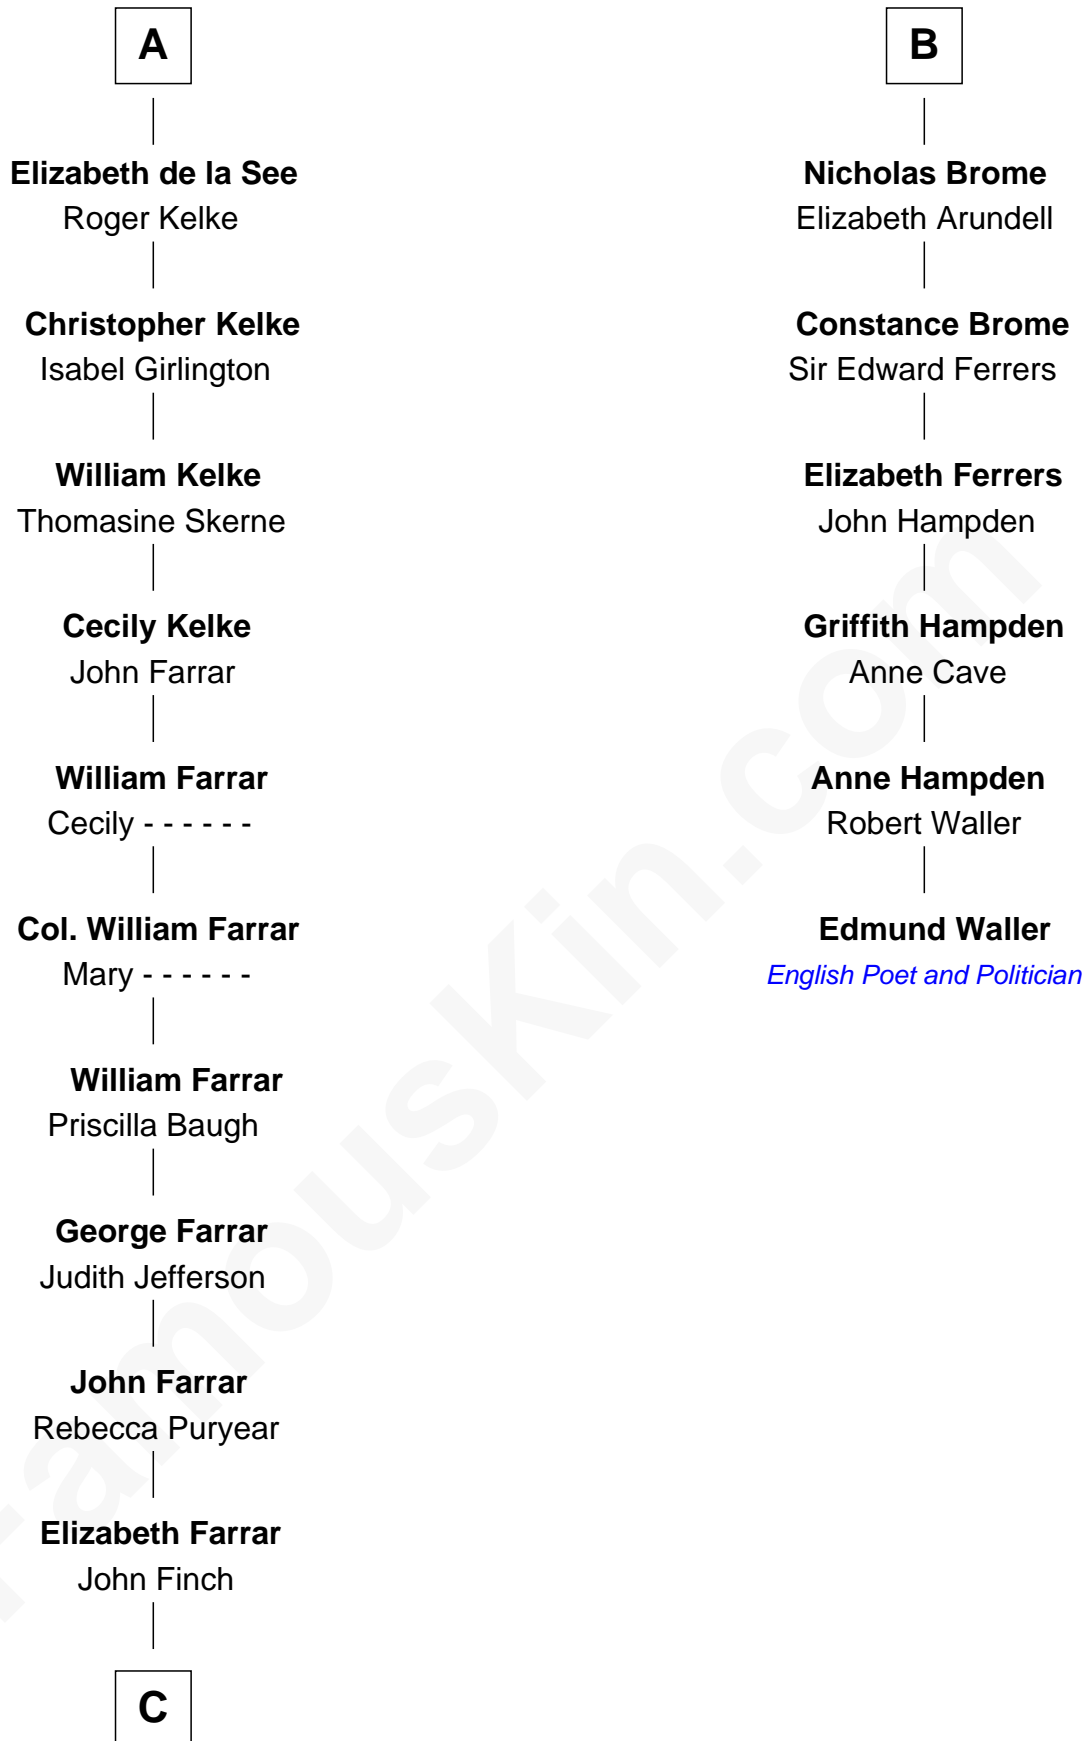

FamousKin.com

Relationship Chart of

Harper Lee

Author of To Kill a Mockingbird

12th cousin 9 times removed of

Edmund Waller

English Poet and Politician

C

John Farrar Finch

Frances Smith

John Robert Finch

Frances Cunningham

James Cunningham Finch

Ellen Rivers Williams

Frances Cunningham Finch

Amasa Coleman Lee