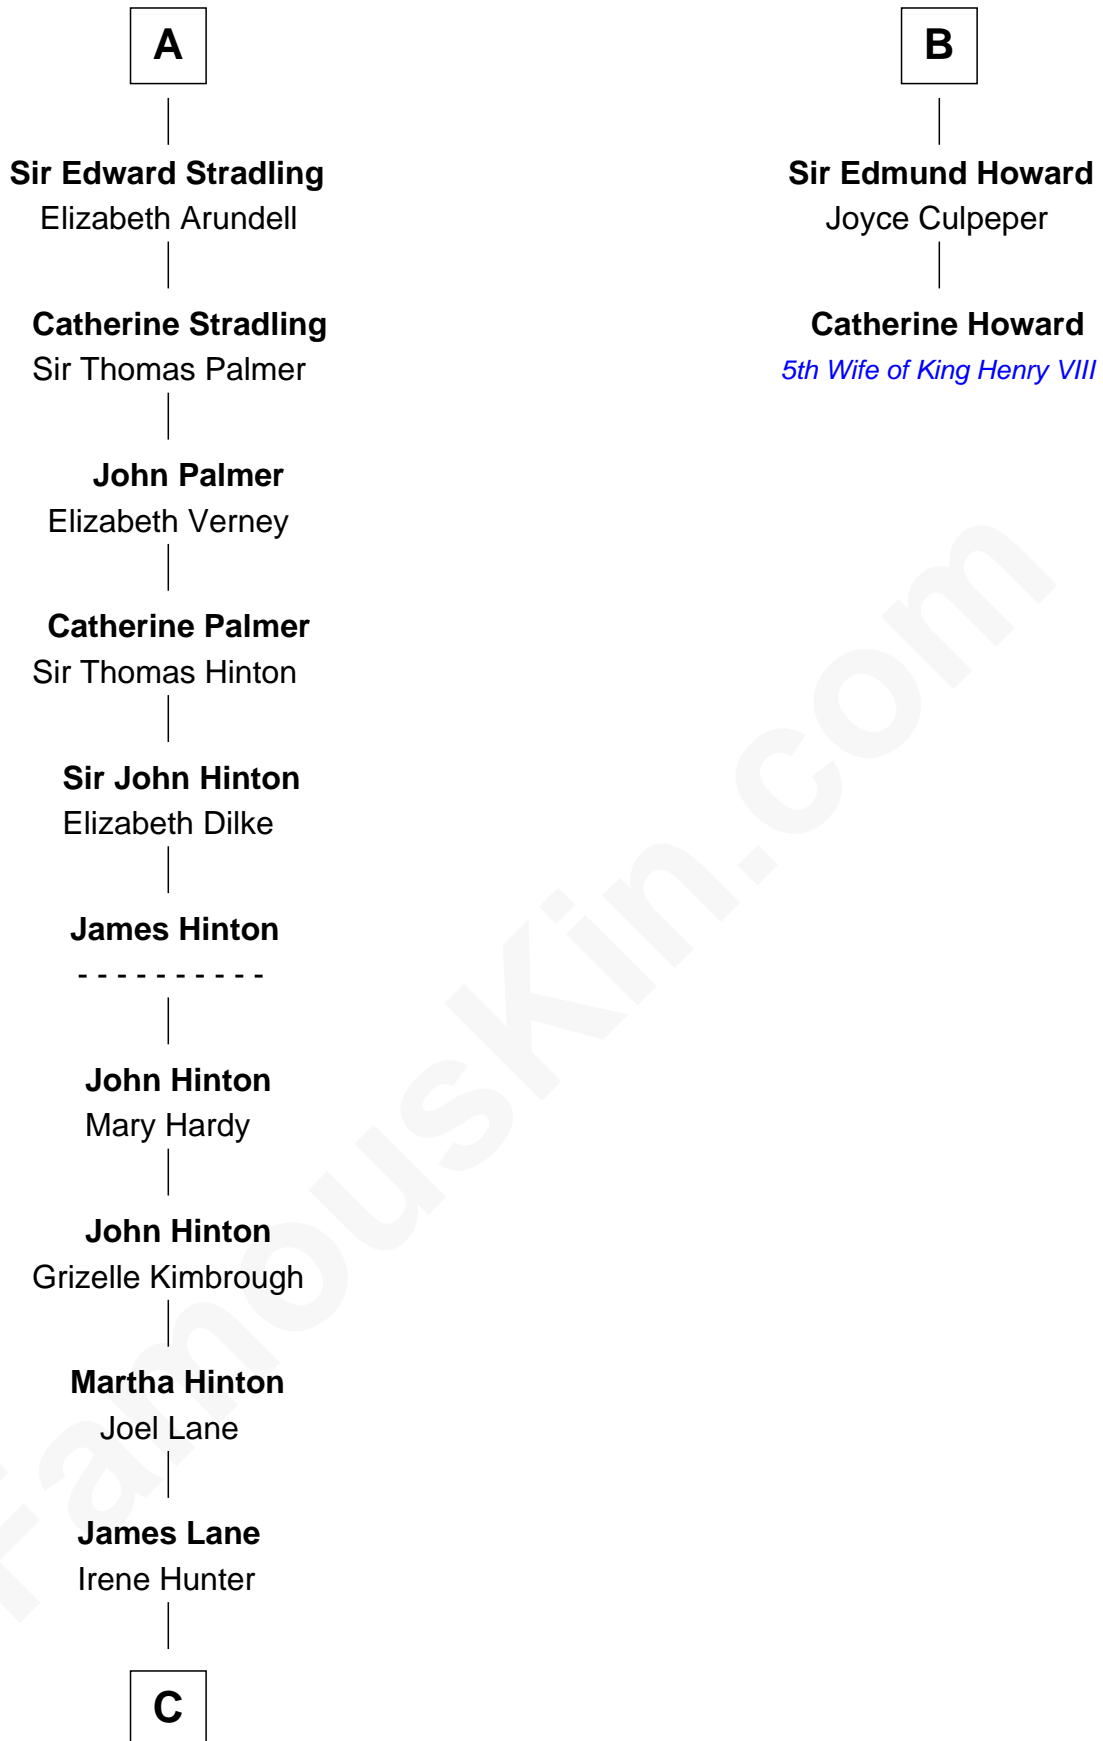

# FamousKin.com Relationship Chart of

**Harper Lee**

*Author of To Kill a Mockingbird*

8th cousin 13 times removed of

**Catherine Howard**

*5th Wife of King Henry VIII*

**C**

—  
**Elizabeth Jane Lane**  
Theophilus Hunter Williams