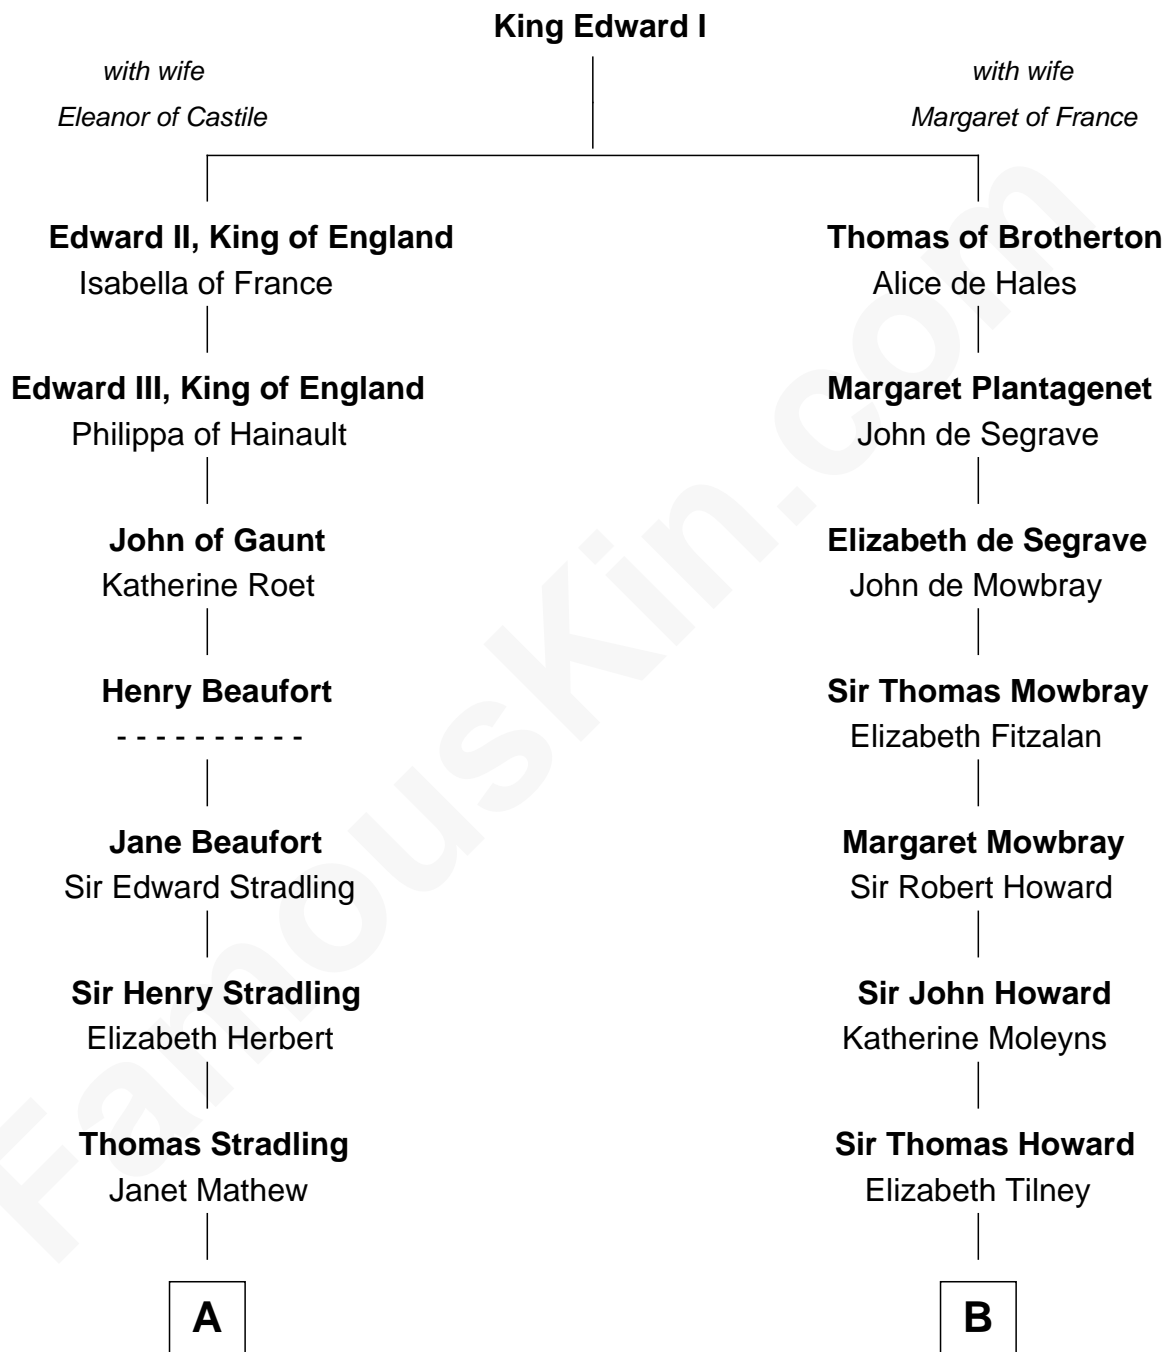

# FamousKin.com Relationship Chart of

**Harper Lee**

*Author of To Kill a Mockingbird*

8th cousin 13 times removed of

**Catherine Howard**

*5th Wife of King Henry VIII*

**C**

—  
**Elizabeth Jane Lane**  
Theophilus Hunter Williams