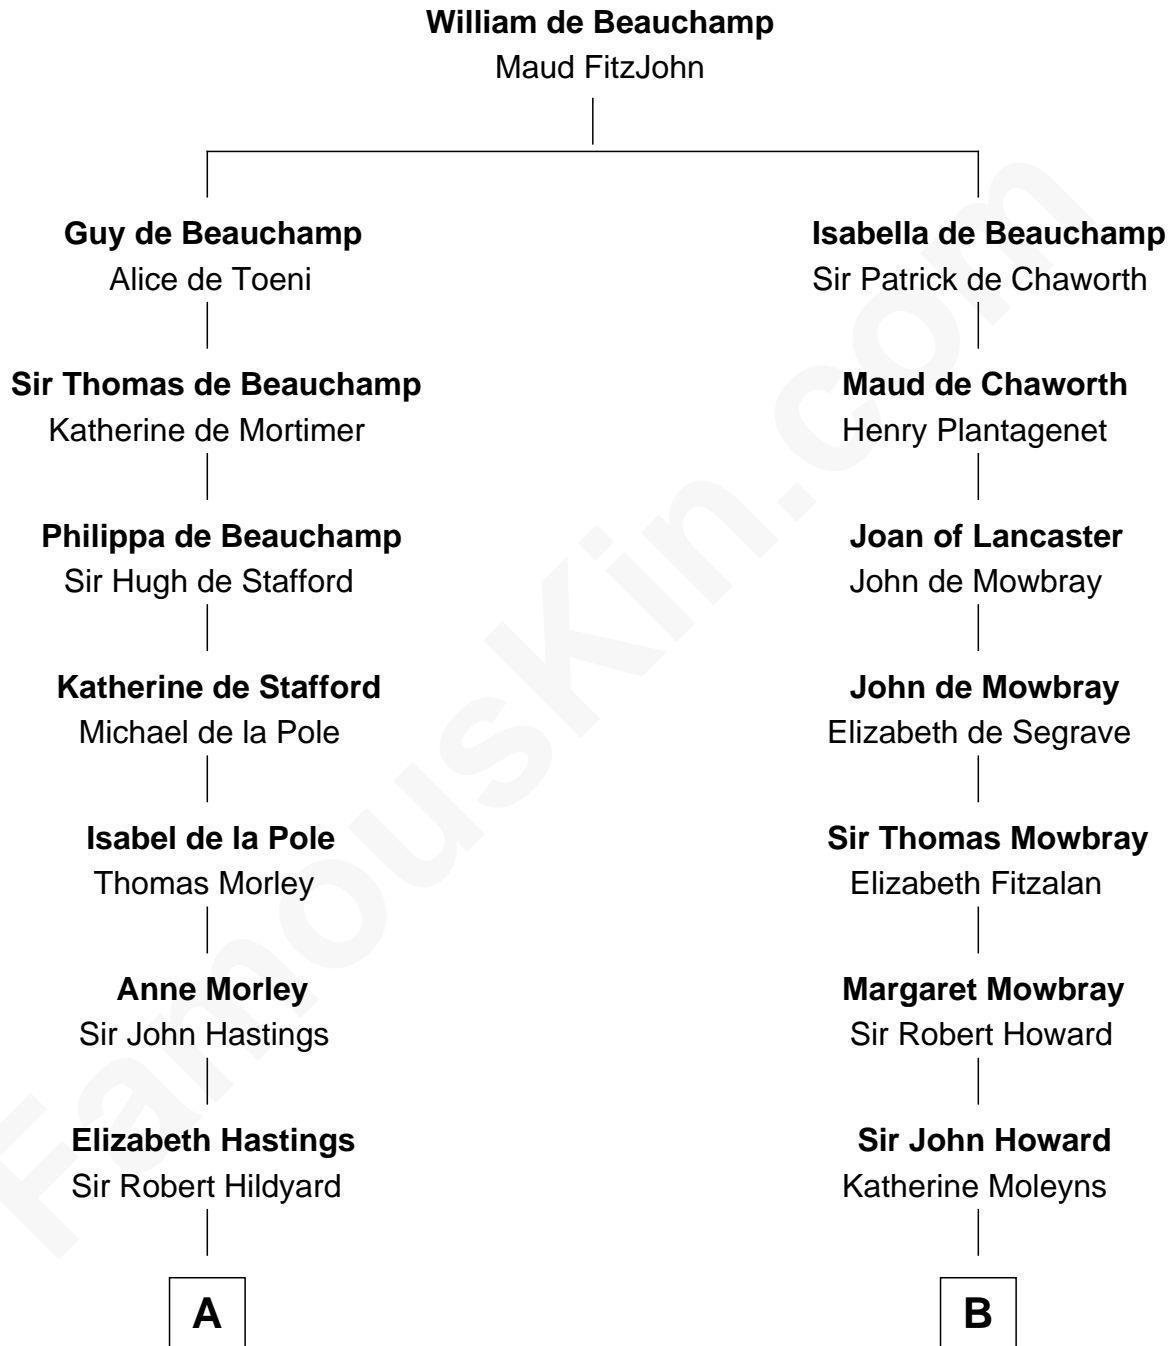

FamousKin.com

Relationship Chart of Harper Lee

Author of To Kill a Mockingbird

9th cousin 12 times removed of

Catherine Howard

5th Wife of King Henry VIII

C

John Farrar Finch

Frances Smith

John Robert Finch

Frances Cunningham

James Cunningham Finch

Ellen Rivers Williams

Frances Cunningham Finch

Amasa Coleman Lee

Harper Lee