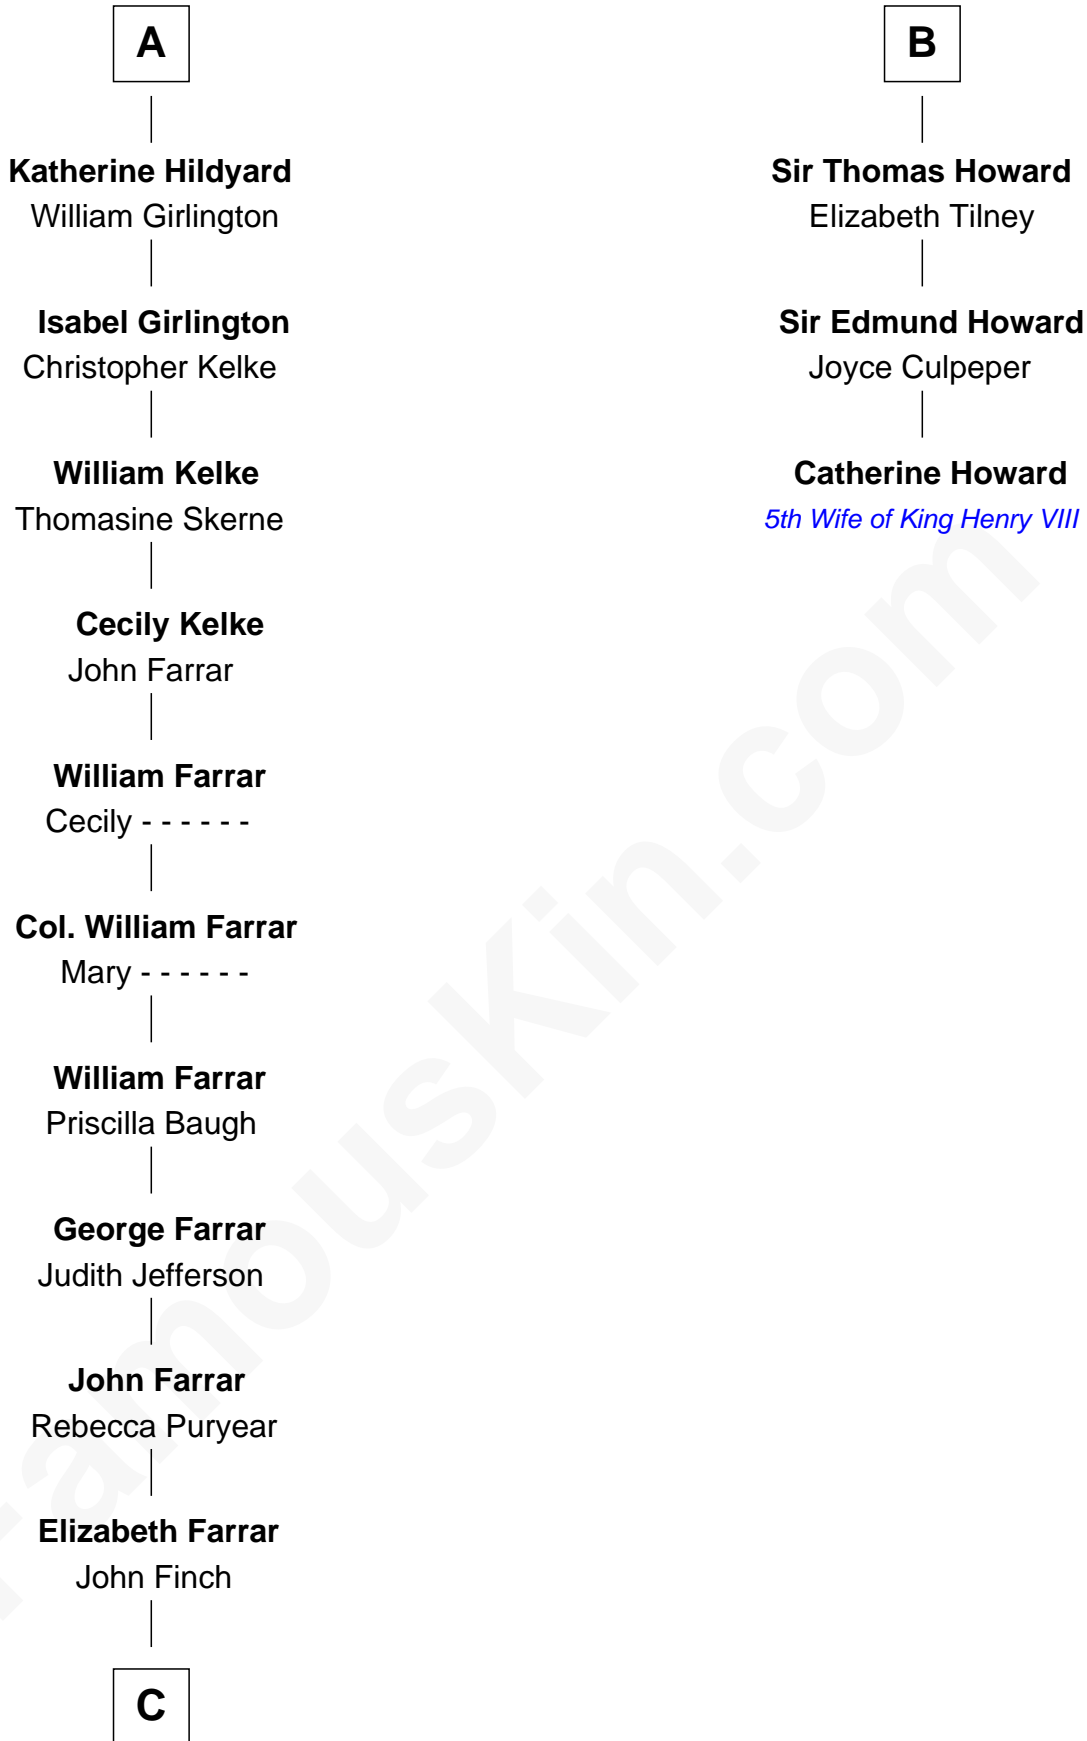

FamousKin.com

Relationship Chart of Harper Lee

Author of To Kill a Mockingbird

9th cousin 12 times removed of

Catherine Howard

5th Wife of King Henry VIII

C

John Farrar Finch