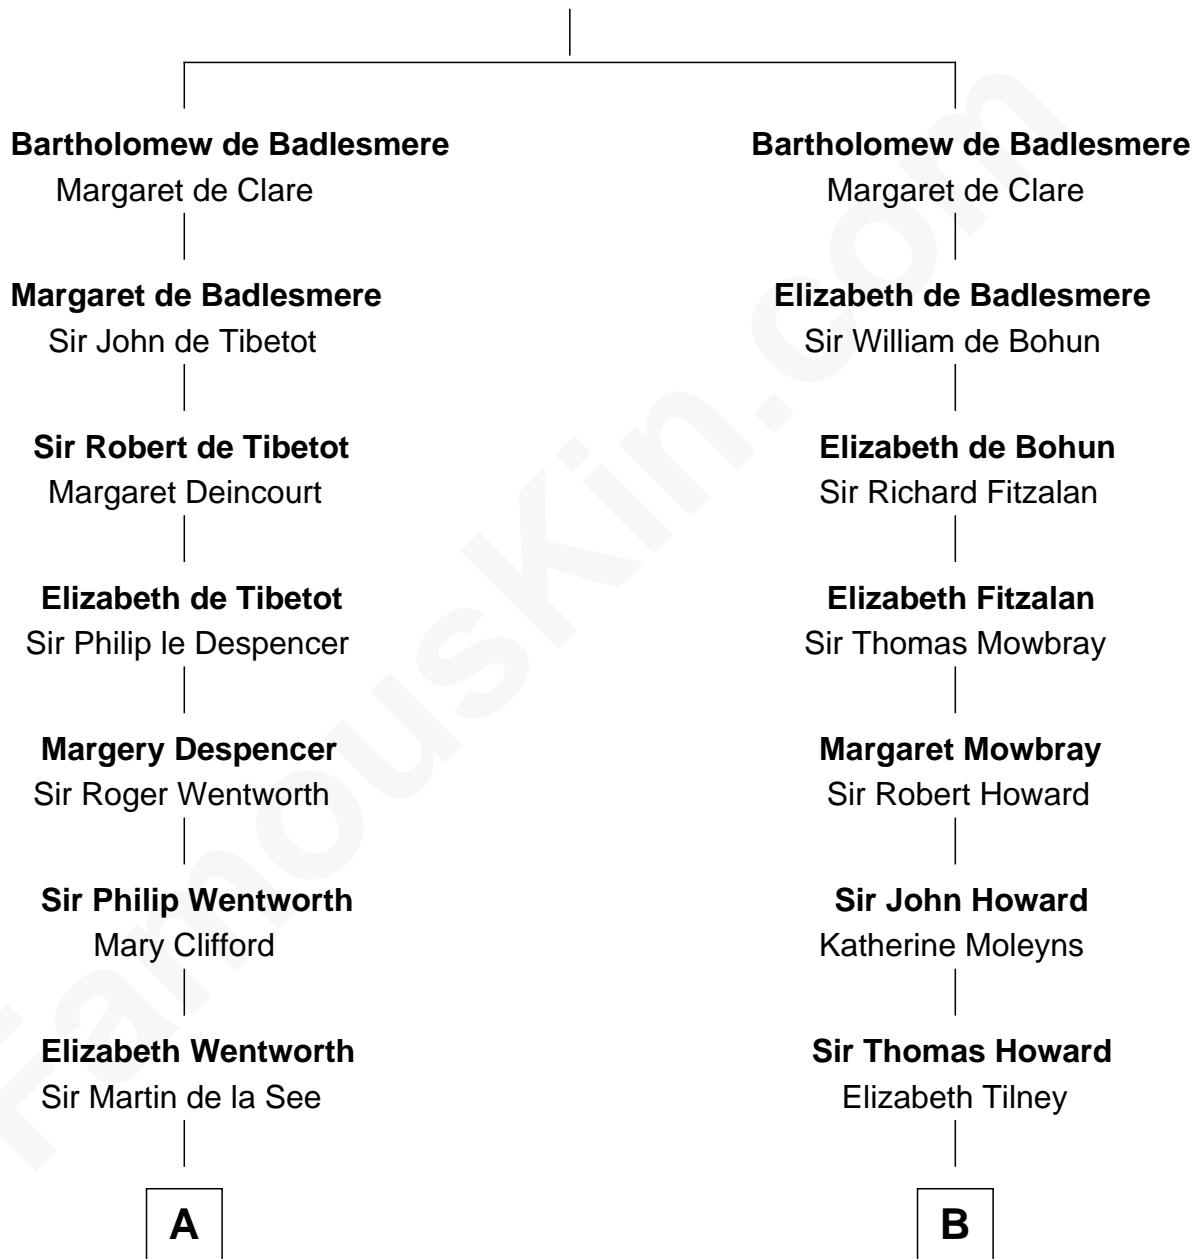

FamousKin.com

Relationship Chart of

Harper Lee

Author of To Kill a Mockingbird

8th cousin 13 times removed of

Catherine Howard

5th Wife of King Henry VIII

Gunselm de Badlesmere

C

John Farrar Finch

Frances Smith

John Robert Finch

Frances Cunningham

James Cunningham Finch

Ellen Rivers Williams

Frances Cunningham Finch