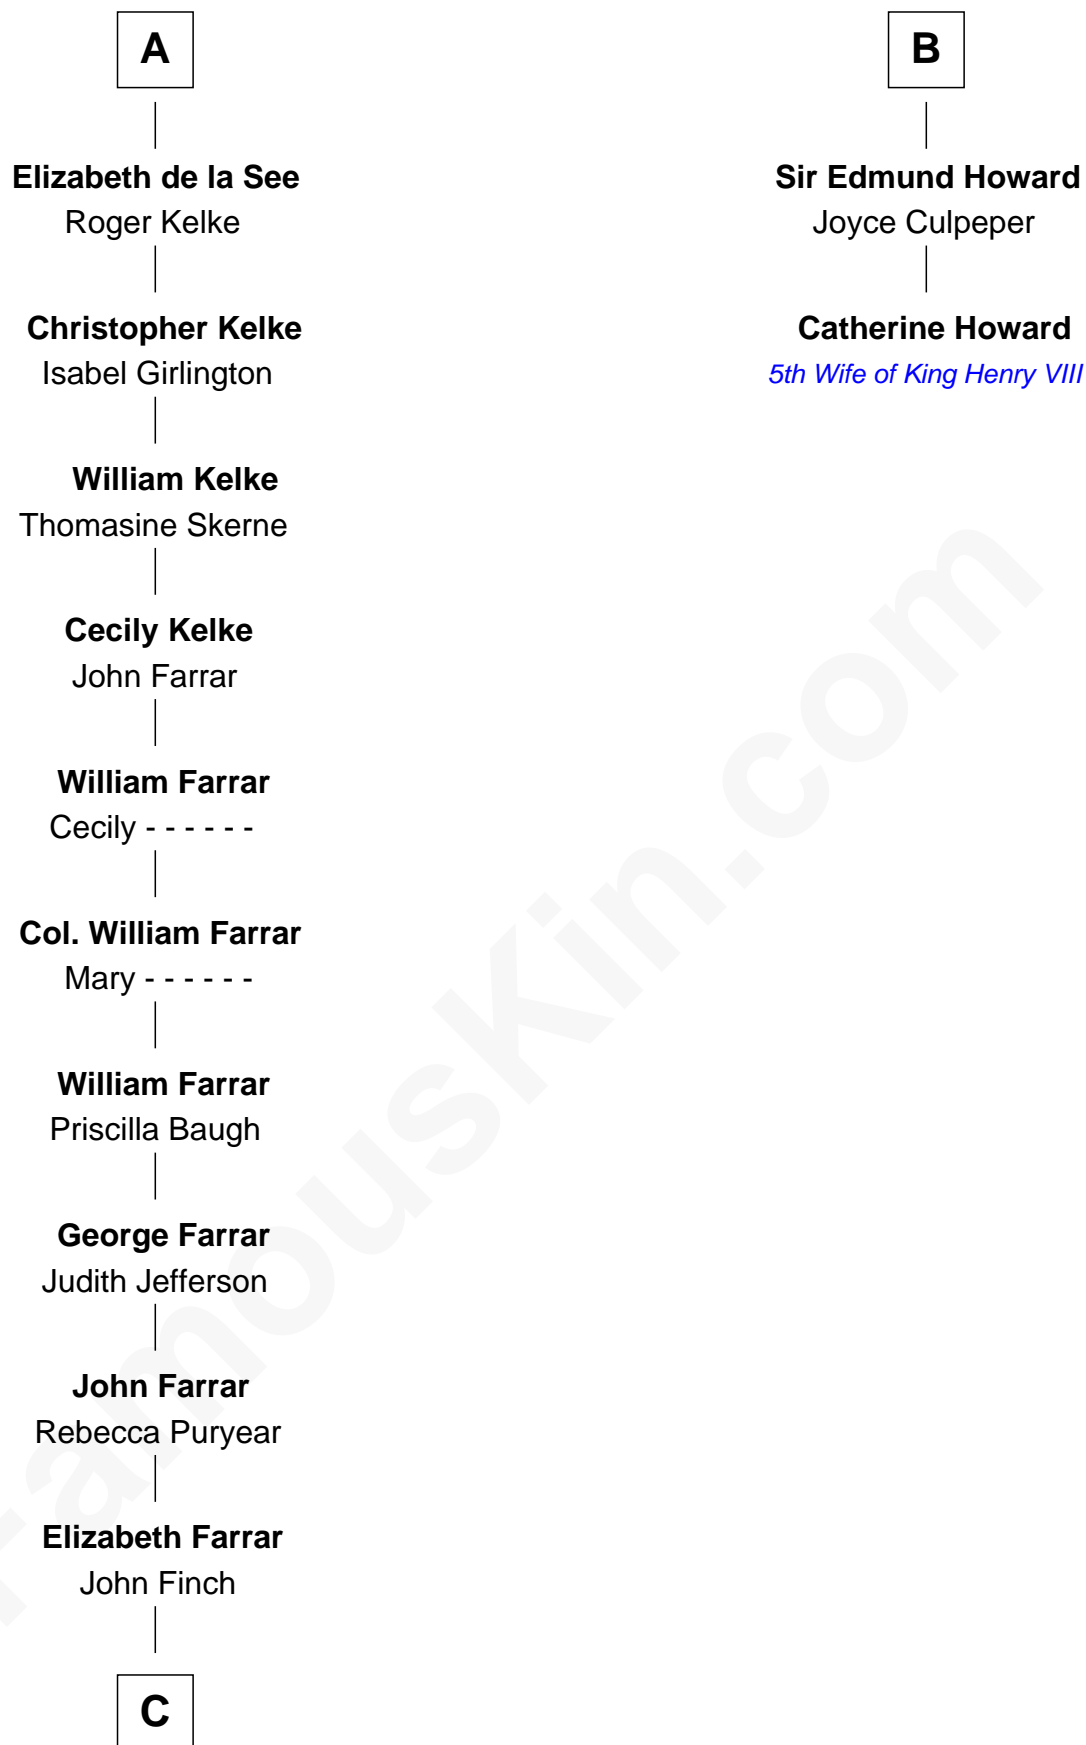

FamousKin.com

Relationship Chart of

Harper Lee

Author of To Kill a Mockingbird

8th cousin 13 times removed of

Catherine Howard

5th Wife of King Henry VIII

Gunselm de Badlesmere