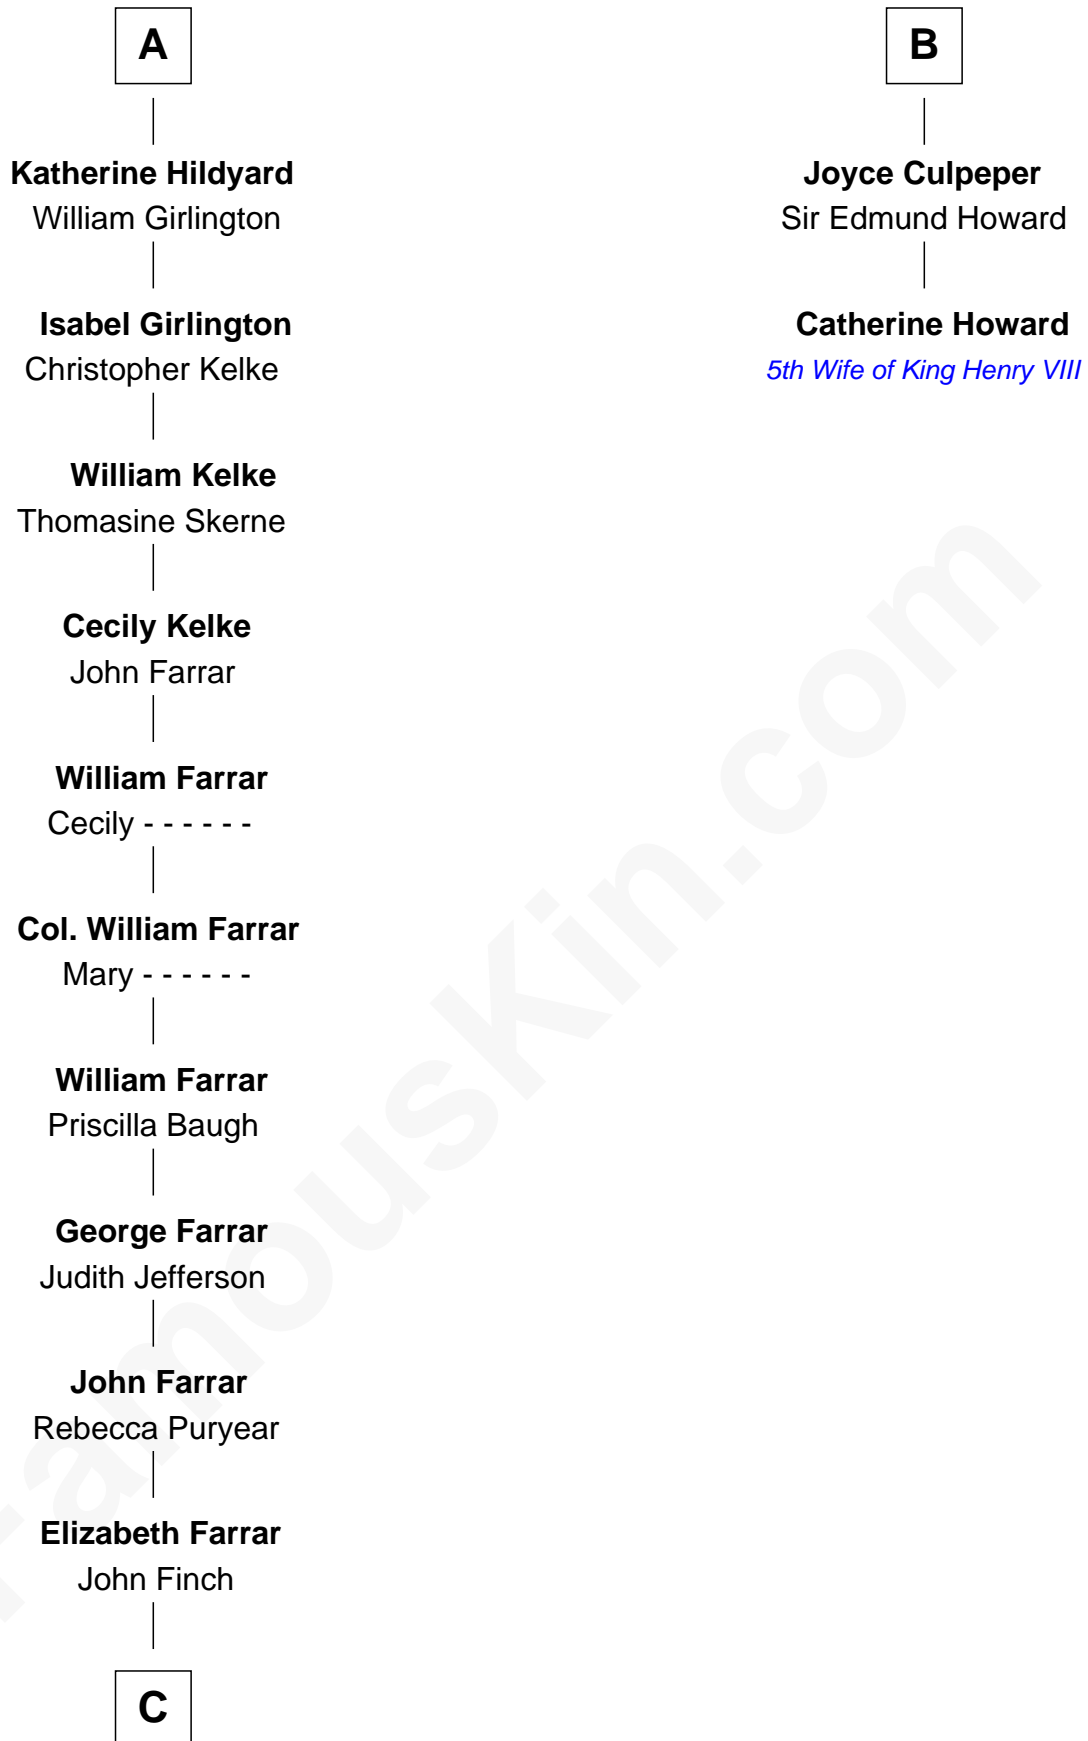

FamousKin.com

Relationship Chart of Harper Lee

Author of *To Kill a Mockingbird*

8th cousin 13 times removed of

Catherine Howard

5th Wife of King Henry VIII

C

John Farrar Finch