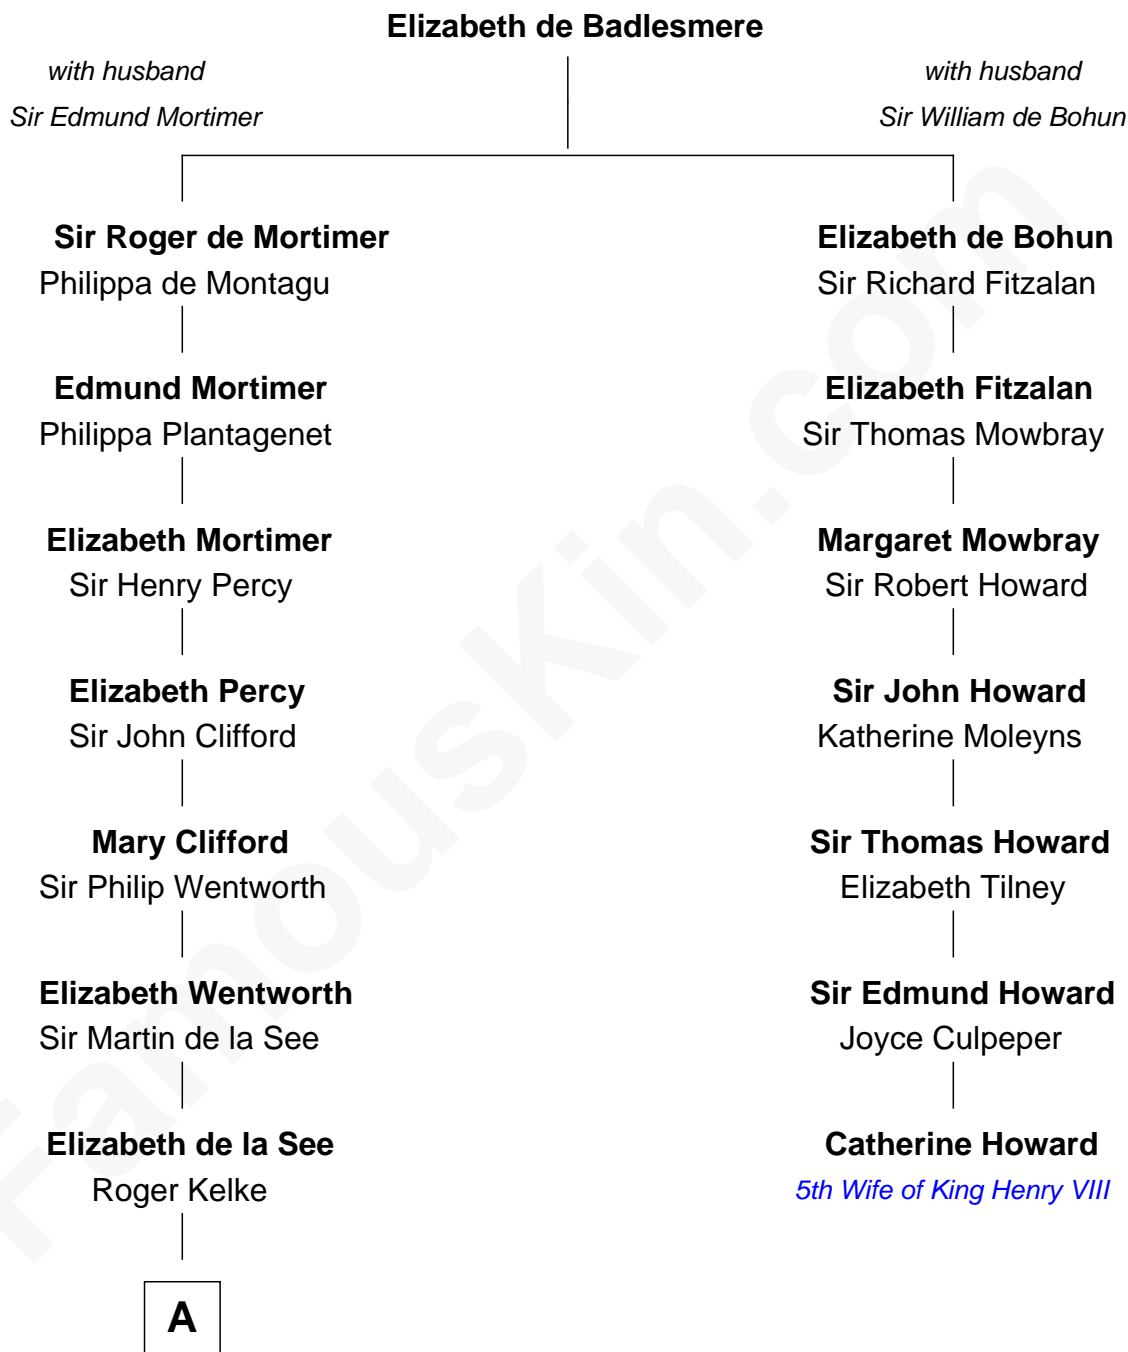

FamousKin.com

Relationship Chart of Harper Lee

Author of To Kill a Mockingbird

6th cousin 14 times removed of

Catherine Howard

5th Wife of King Henry VIII

B

—
John Robert Finch
Frances Cunningham