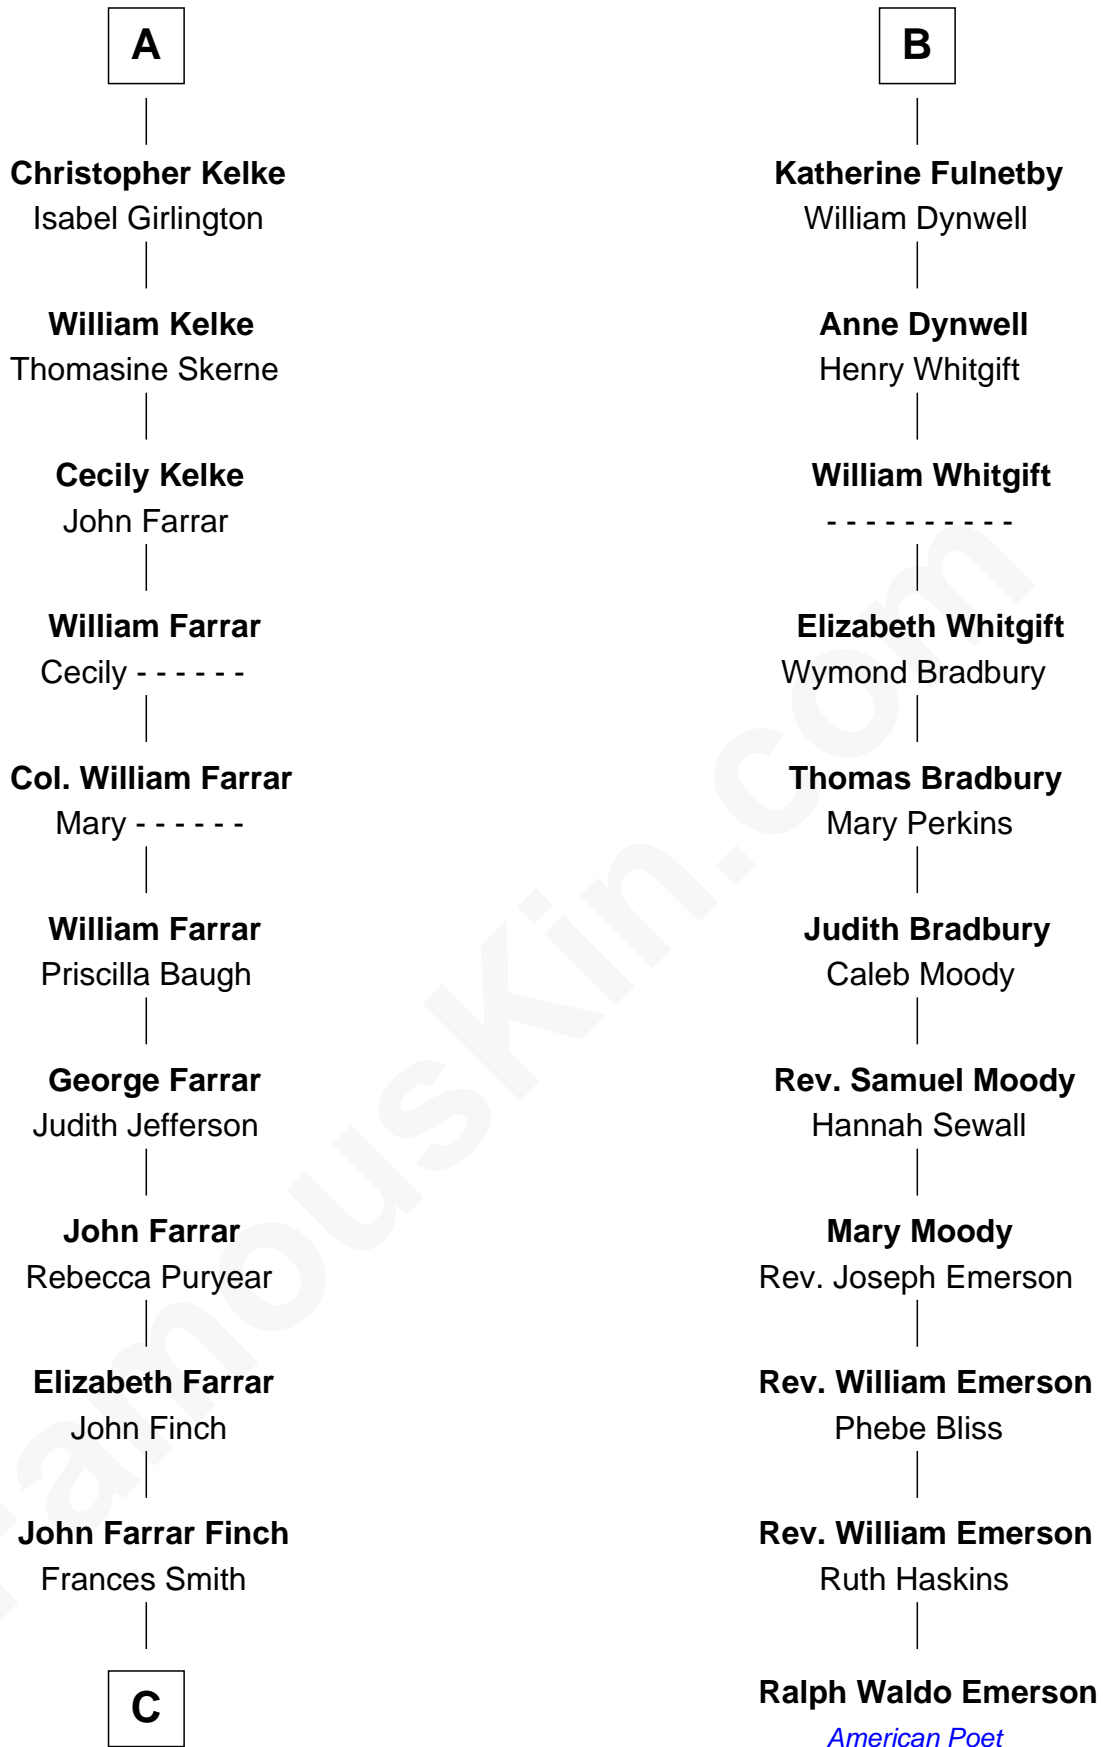

FamousKin.com

Relationship Chart of Harper Lee

Author of To Kill a Mockingbird

17th cousin 3 times removed of

Ralph Waldo Emerson

American Poet

Henry Plantagenet

Maud de Chaworth

Mary Clifford

Sir Philip Wentworth

Elizabeth Wentworth

Sir Martin de la See

Elizabeth de la See

Roger Kelke

A

Joan of Lancaster

John de Mowbray

John de Mowbray

Elizabeth de Segrave

Eleanor de Mowbray

John de Welles

Eudo de Welles

Maud de Greystoke

Sir Lionel de Welles

Joan de Waterton

Margaret de Welles

Sir Thomas Dymoke

Jane Dymoke

John Fulnetby

B

C

—
John Robert Finch
Frances Cunningham