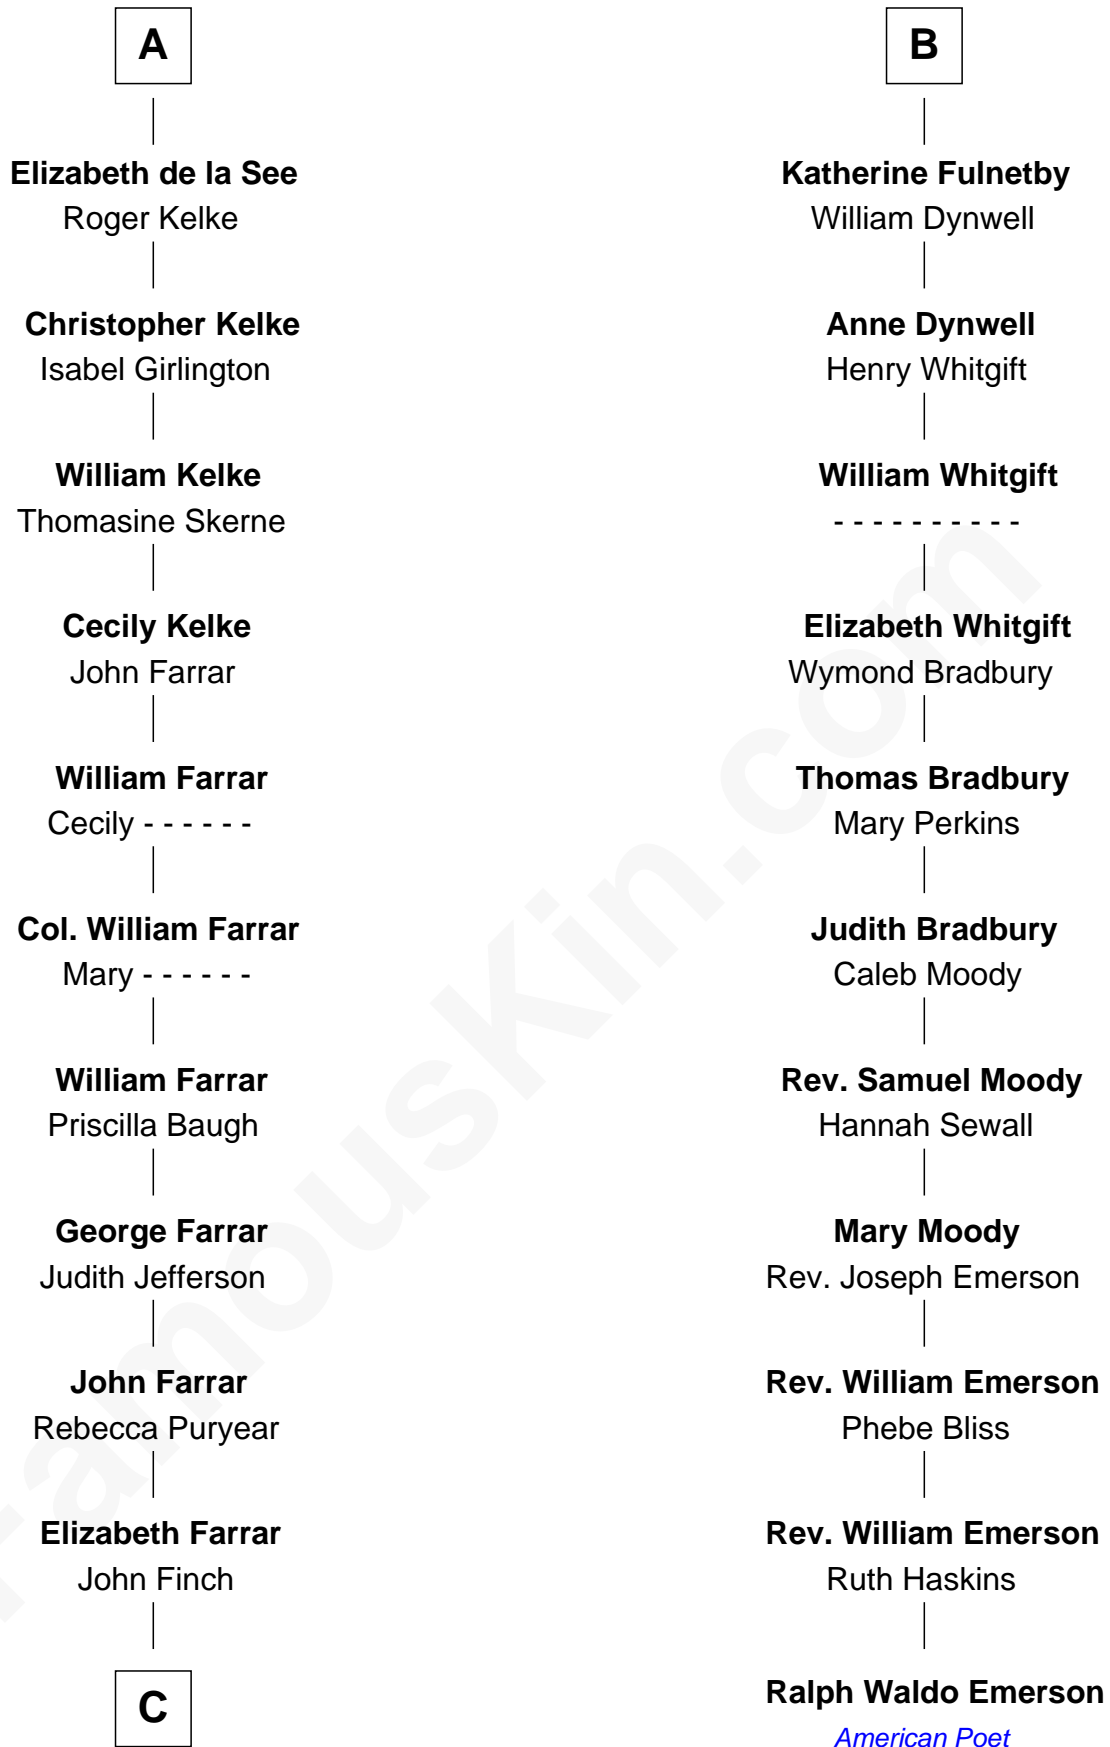

FamousKin.com

Relationship Chart of Harper Lee

Author of To Kill a Mockingbird

17th cousin 4 times removed of

Ralph Waldo Emerson
American Poet

C

John Farrar Finch

Frances Smith

John Robert Finch

Frances Cunningham

James Cunningham Finch

Ellen Rivers Williams

Frances Cunningham Finch

Amasa Coleman Lee

Harper Lee

Author of To Kill a Mockingbird