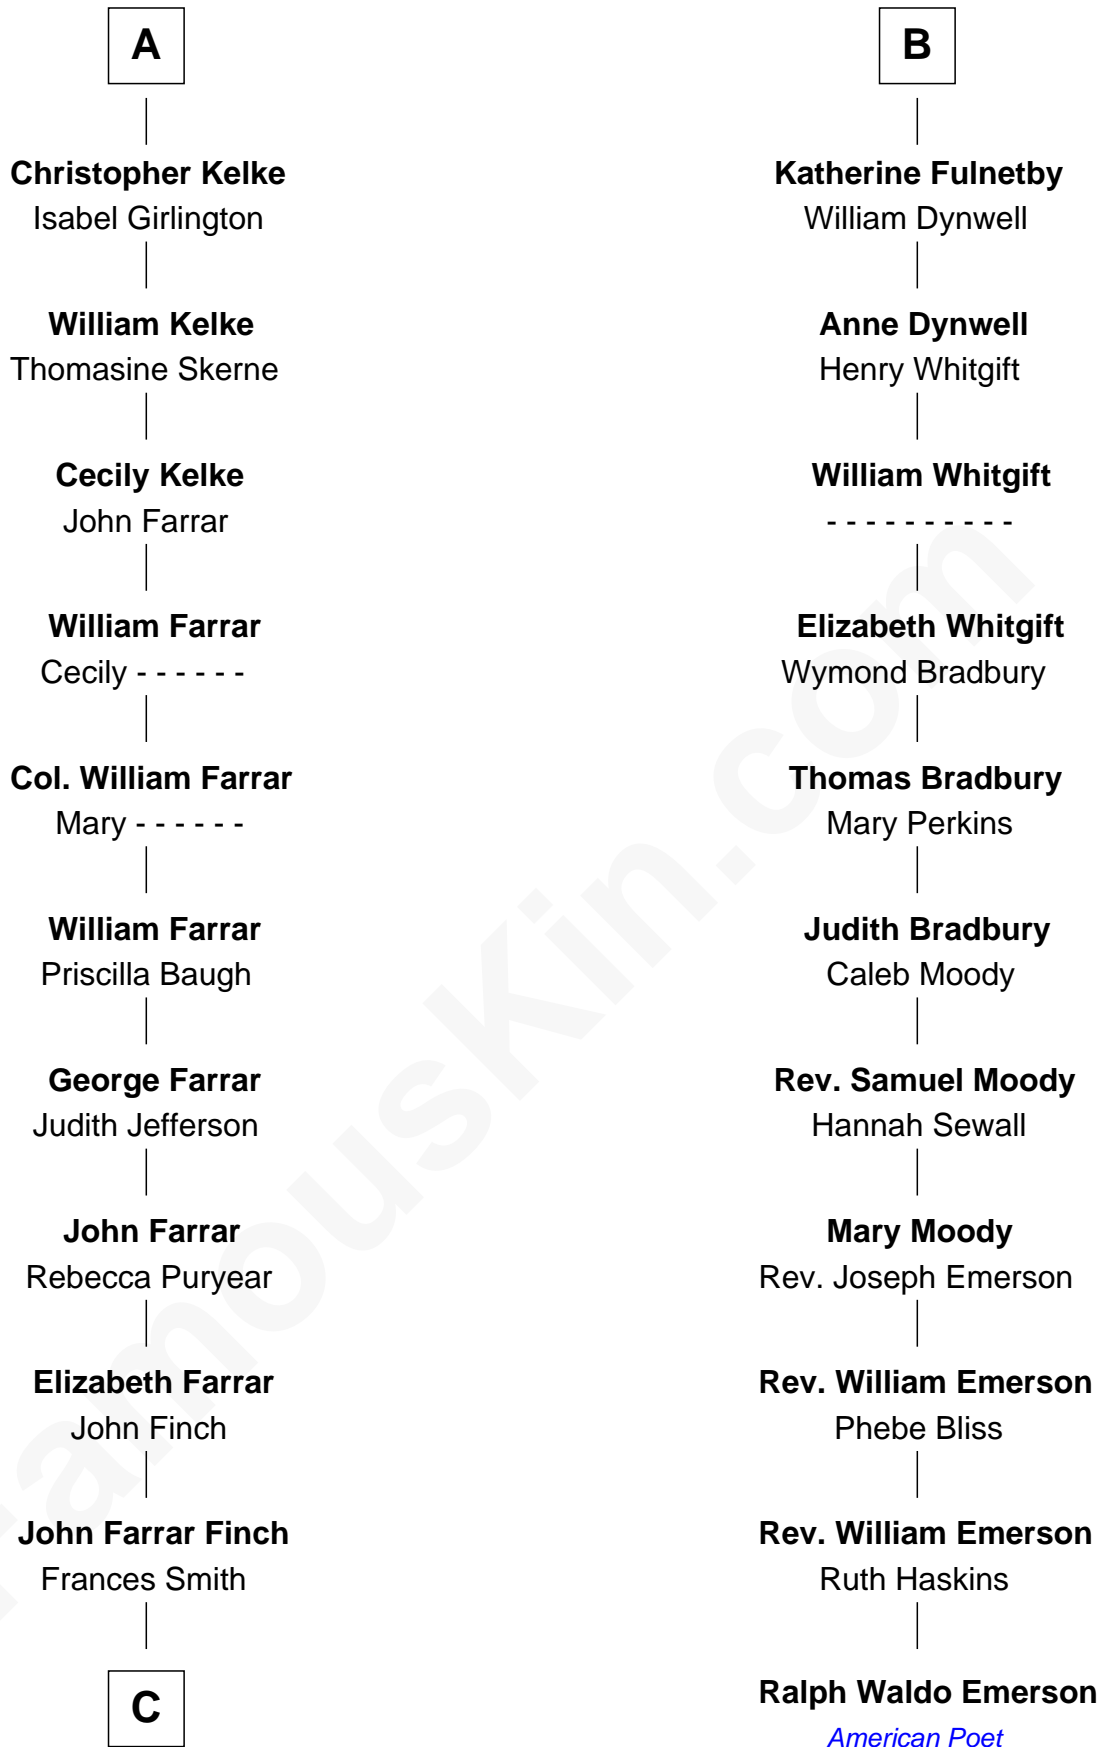

FamousKin.com

Relationship Chart of Harper Lee

Author of To Kill a Mockingbird

17th cousin 3 times removed of

Ralph Waldo Emerson

American Poet

Bartholomew de Badlesmere

Margaret de Clare

Margaret de Badlesmere

Sir John de Tibetot

Sir Robert de Tibetot

Margaret Deincourt

Elizabeth de Tibetot

Sir Philip le Despencer

Margery Despencer

Sir Roger Wentworth

Sir William de Ros

Maud de Roos

John de Welles

John de Welles

Eleanor de Mowbray

Eudo de Welles

Maud de Greystoke

Sir Lionel de Welles

Joan de Waterton

Margaret de Welles

Sir Thomas Dymoke

Jane Dymoke

John Fulnetby

B

C

—
John Robert Finch
Frances Cunningham