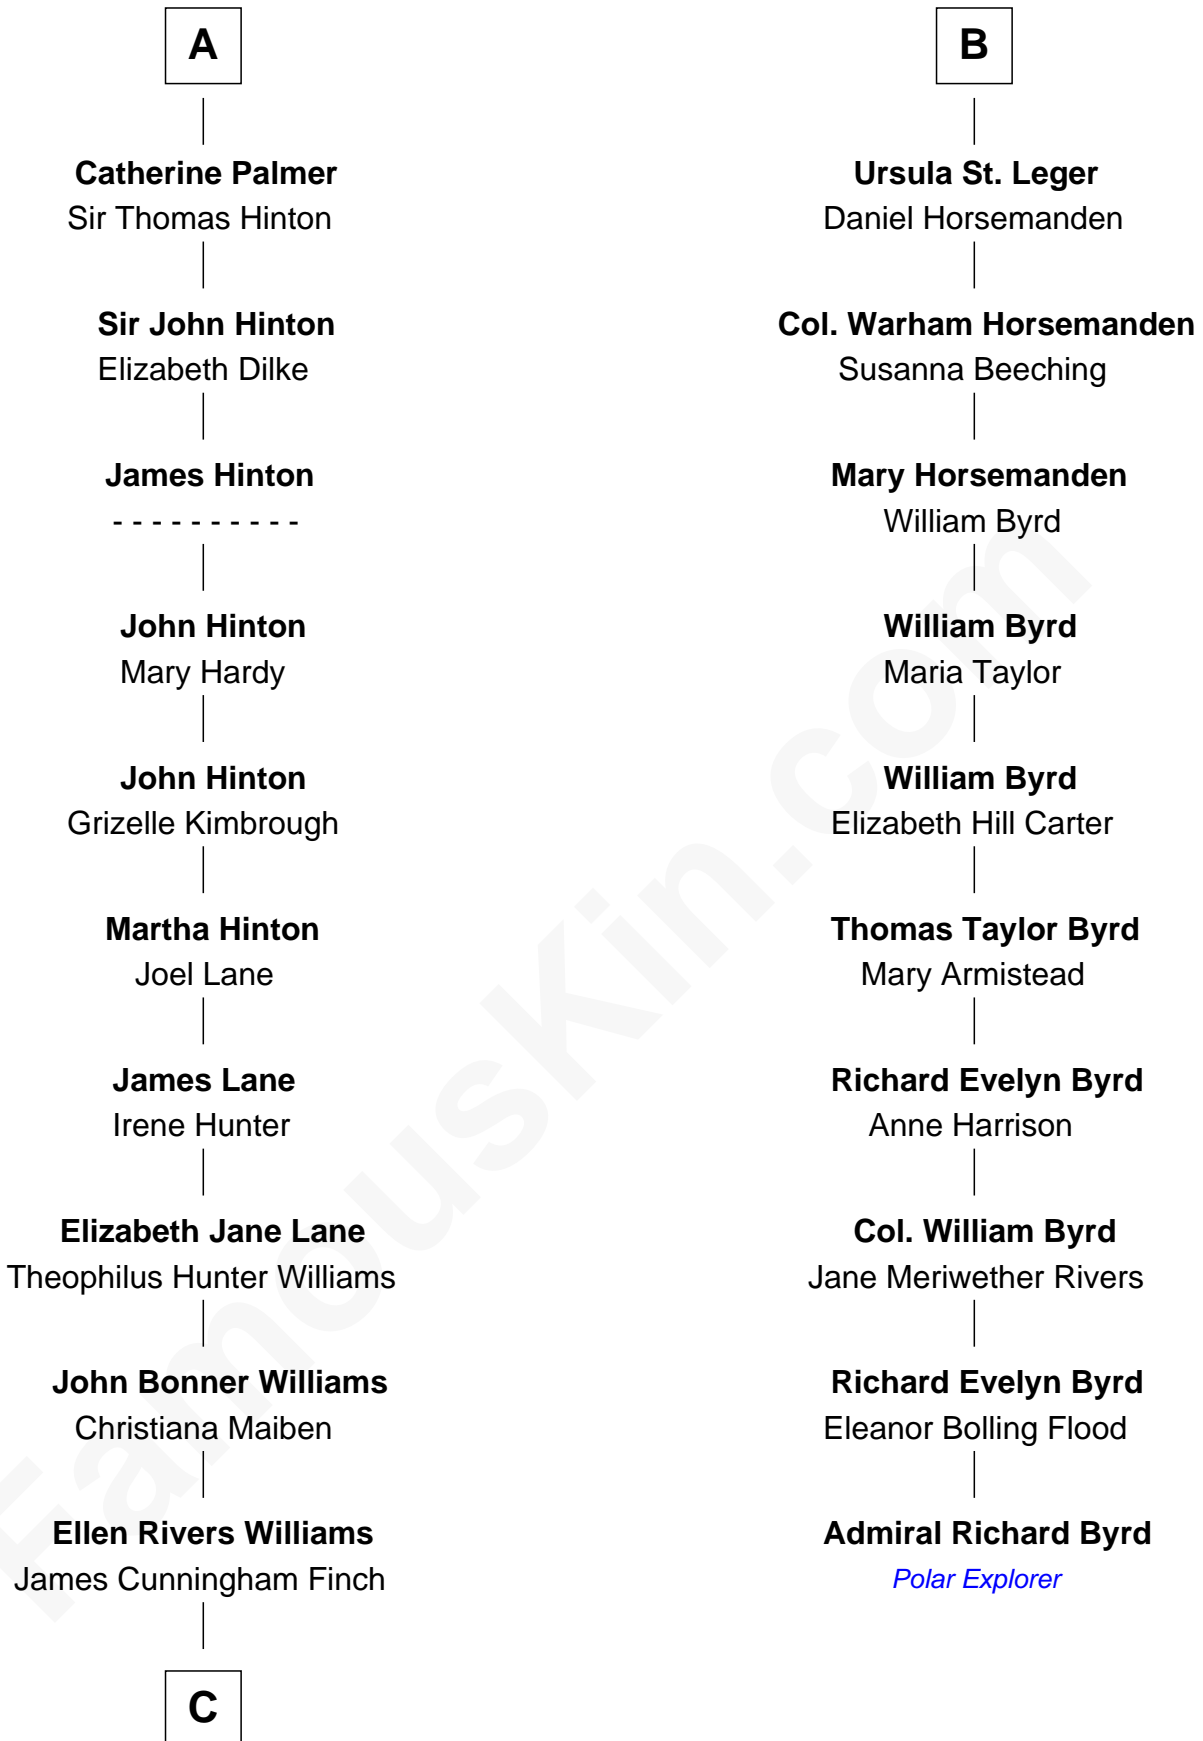

FamousKin.com

Relationship Chart of Harper Lee

Author of To Kill a Mockingbird

16th cousin 2 times removed of

Admiral Richard Byrd
Polar Explorer

C

—
Frances Cunningham Finch

Amasa Coleman Lee