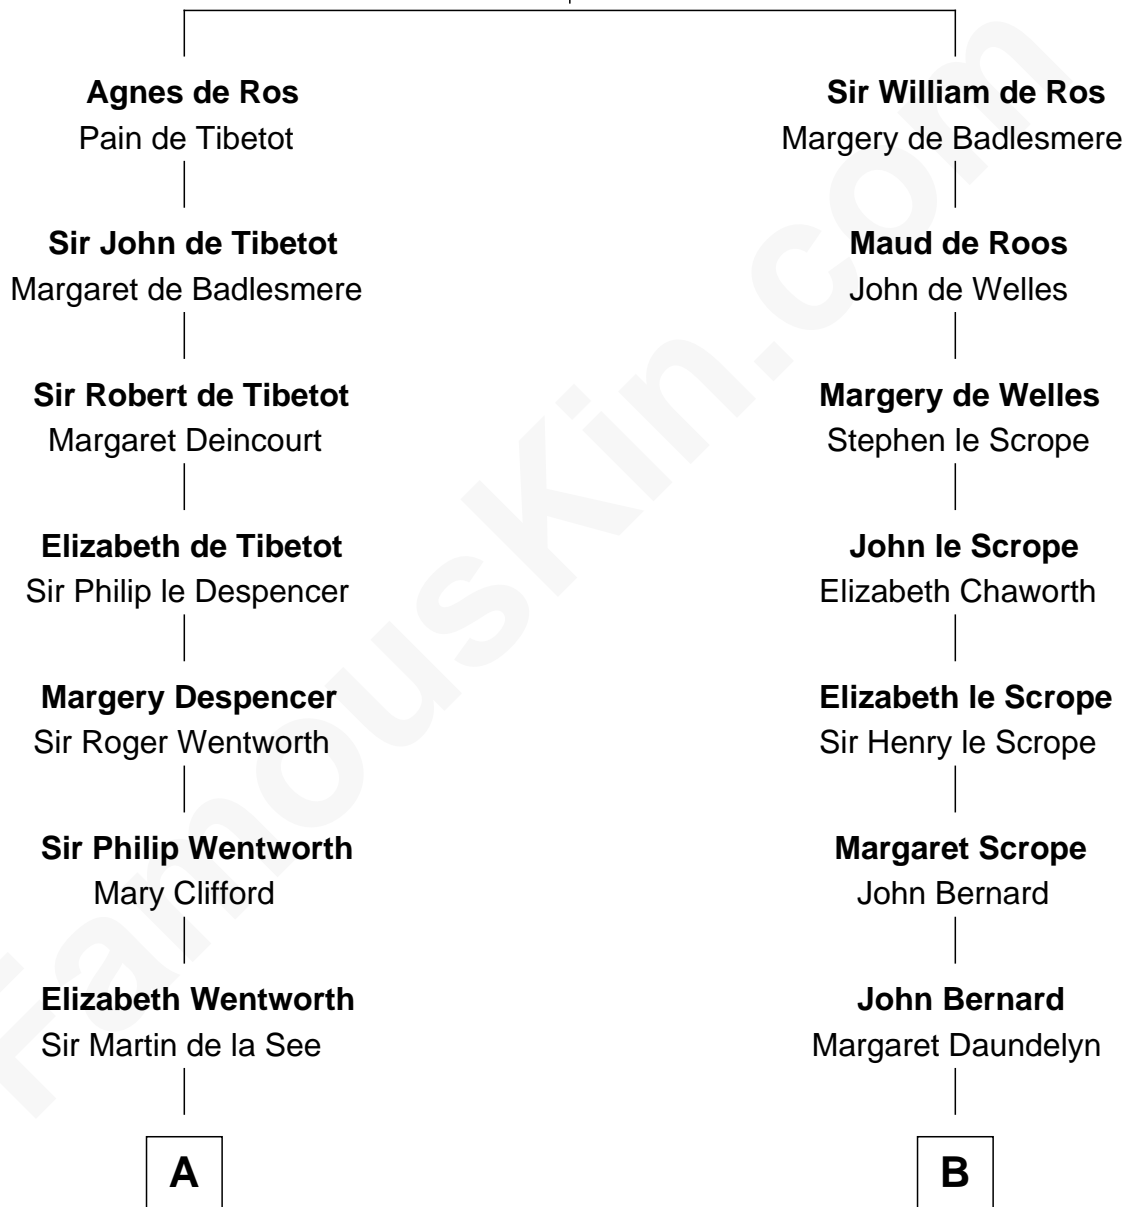

## Relationship Chart of Harper Lee

*Author of To Kill a Mockingbird*

18th cousin 3 times removed of

**Admiral Richard Byrd**  
*Polar Explorer*

**William de Ros**  
Maude de Vaux

**C**

**John Farrar Finch**  
Frances Smith

**John Robert Finch**  
Frances Cunningham

**James Cunningham Finch**  
Ellen Rivers Williams

**Frances Cunningham Finch**  
Amasa Coleman Lee

**Harper Lee**  
*Author of To Kill a Mockingbird*

**D**

**Richard Evelyn Byrd**  
Eleanor Bolling Flood

**Admiral Richard Byrd**  
*Polar Explorer*

FamousKin.com