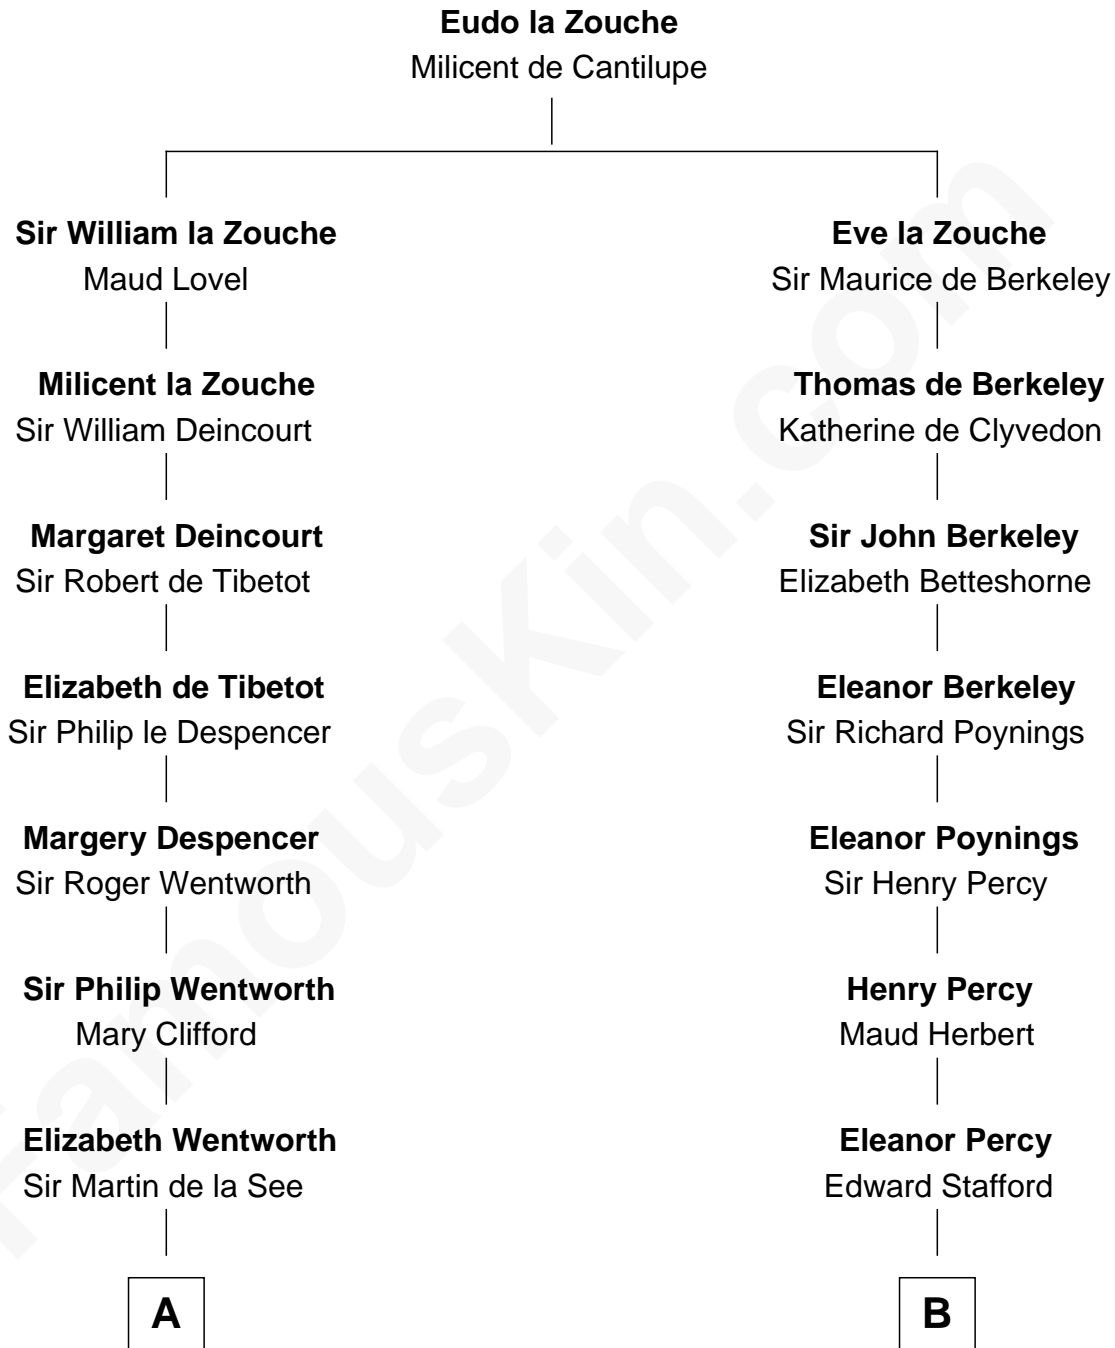

FamousKin.com

Relationship Chart of

Harper Lee

Author of To Kill a Mockingbird

20th cousin 1 time removed of

Admiral Richard Byrd

Polar Explorer

C

John Farrar Finch

Frances Smith

John Robert Finch

Frances Cunningham

James Cunningham Finch

Ellen Rivers Williams

Frances Cunningham Finch

Amasa Coleman Lee