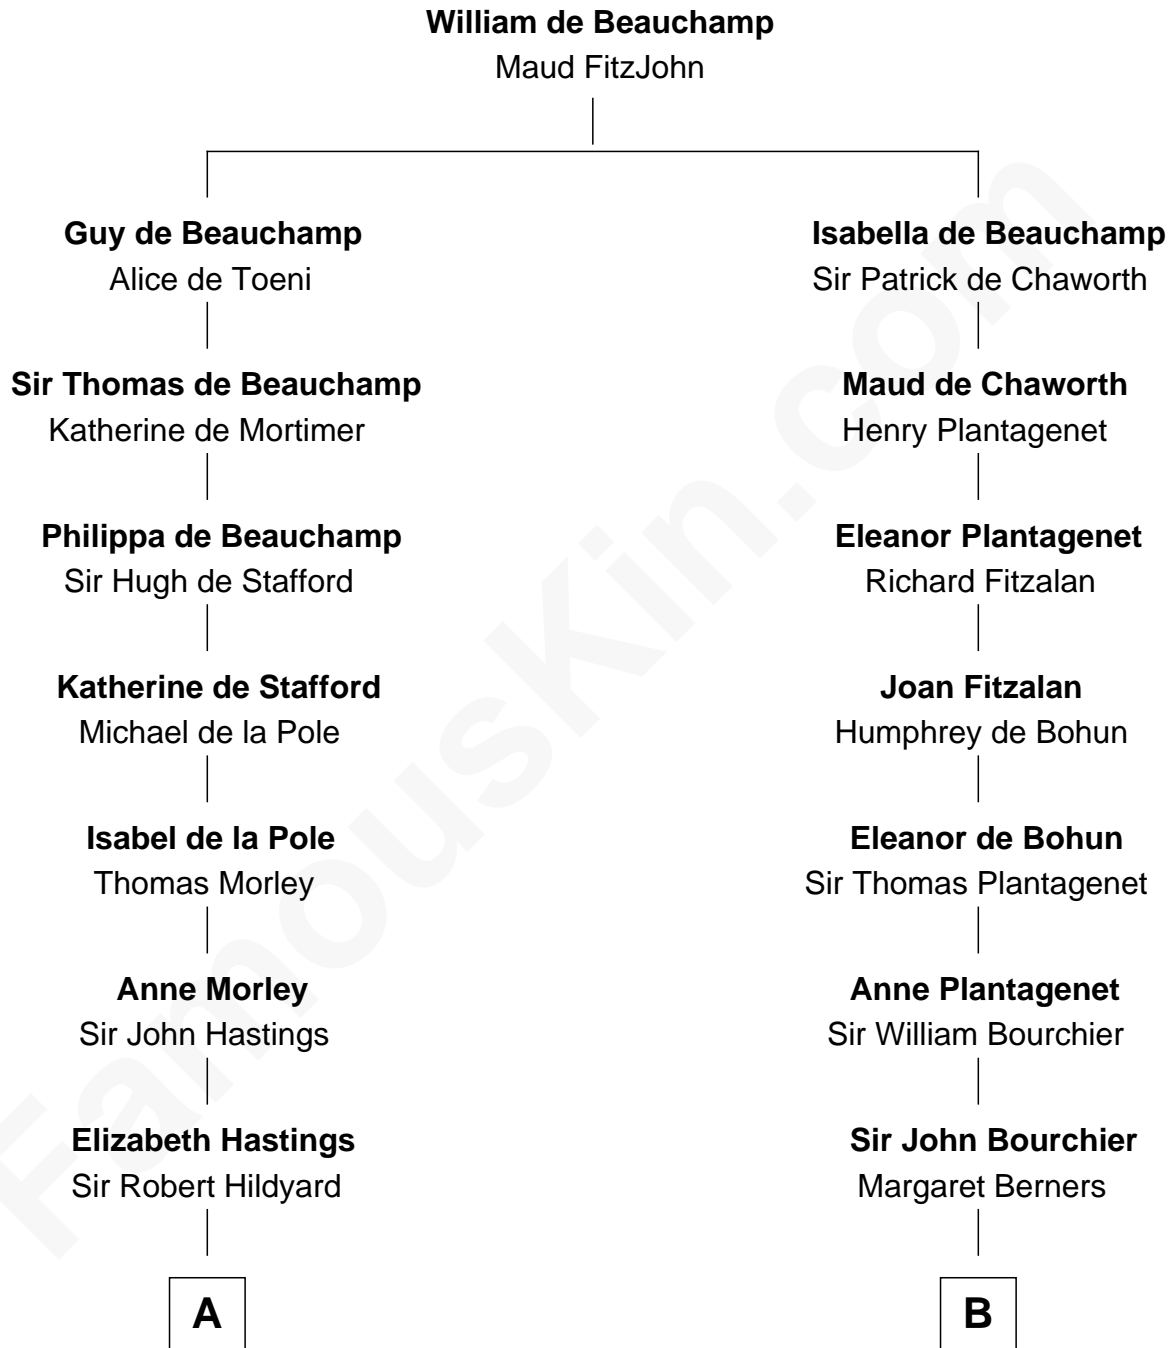

## Relationship Chart of Harper Lee

*Author of To Kill a Mockingbird*

17th cousin 4 times removed of

## Robert Treat Paine

*Signer of the Declaration of Independence*

*Signer of Declaration of Independence*

**C**

John Farrar Finch

Frances Smith

John Robert Finch

Frances Cunningham