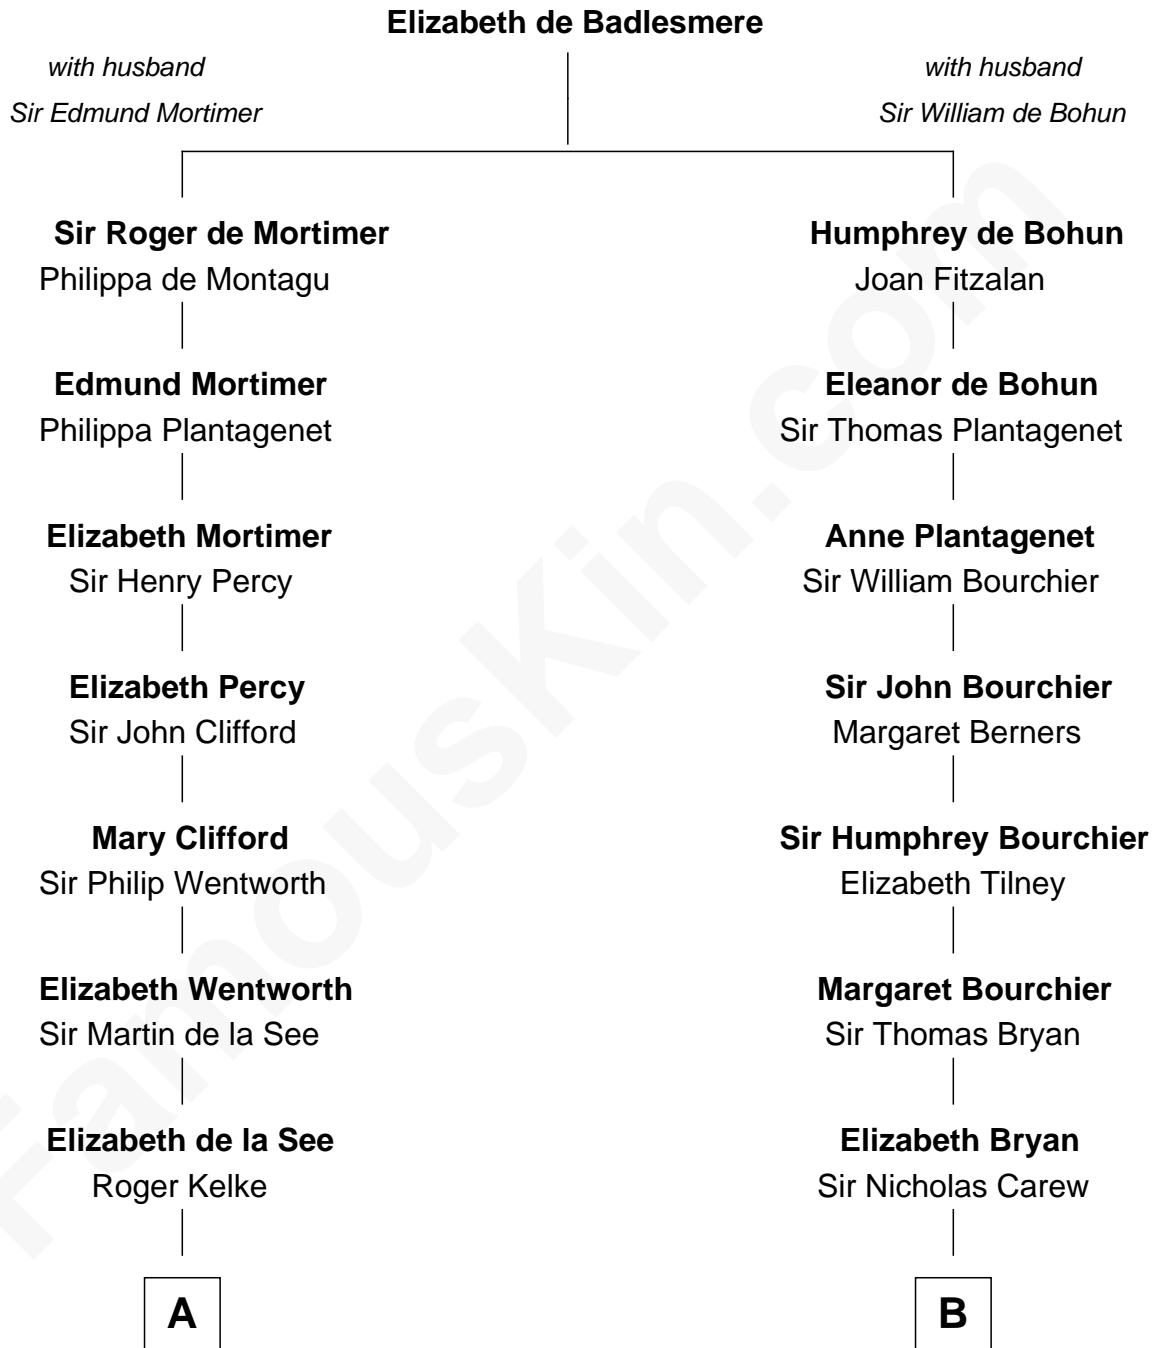

FamousKin.com

Relationship Chart of Harper Lee

Author of To Kill a Mockingbird

14th cousin 6 times removed of

Robert Treat Paine

Signer of the Declaration of Independence

C

—
John Robert Finch
Frances Cunningham