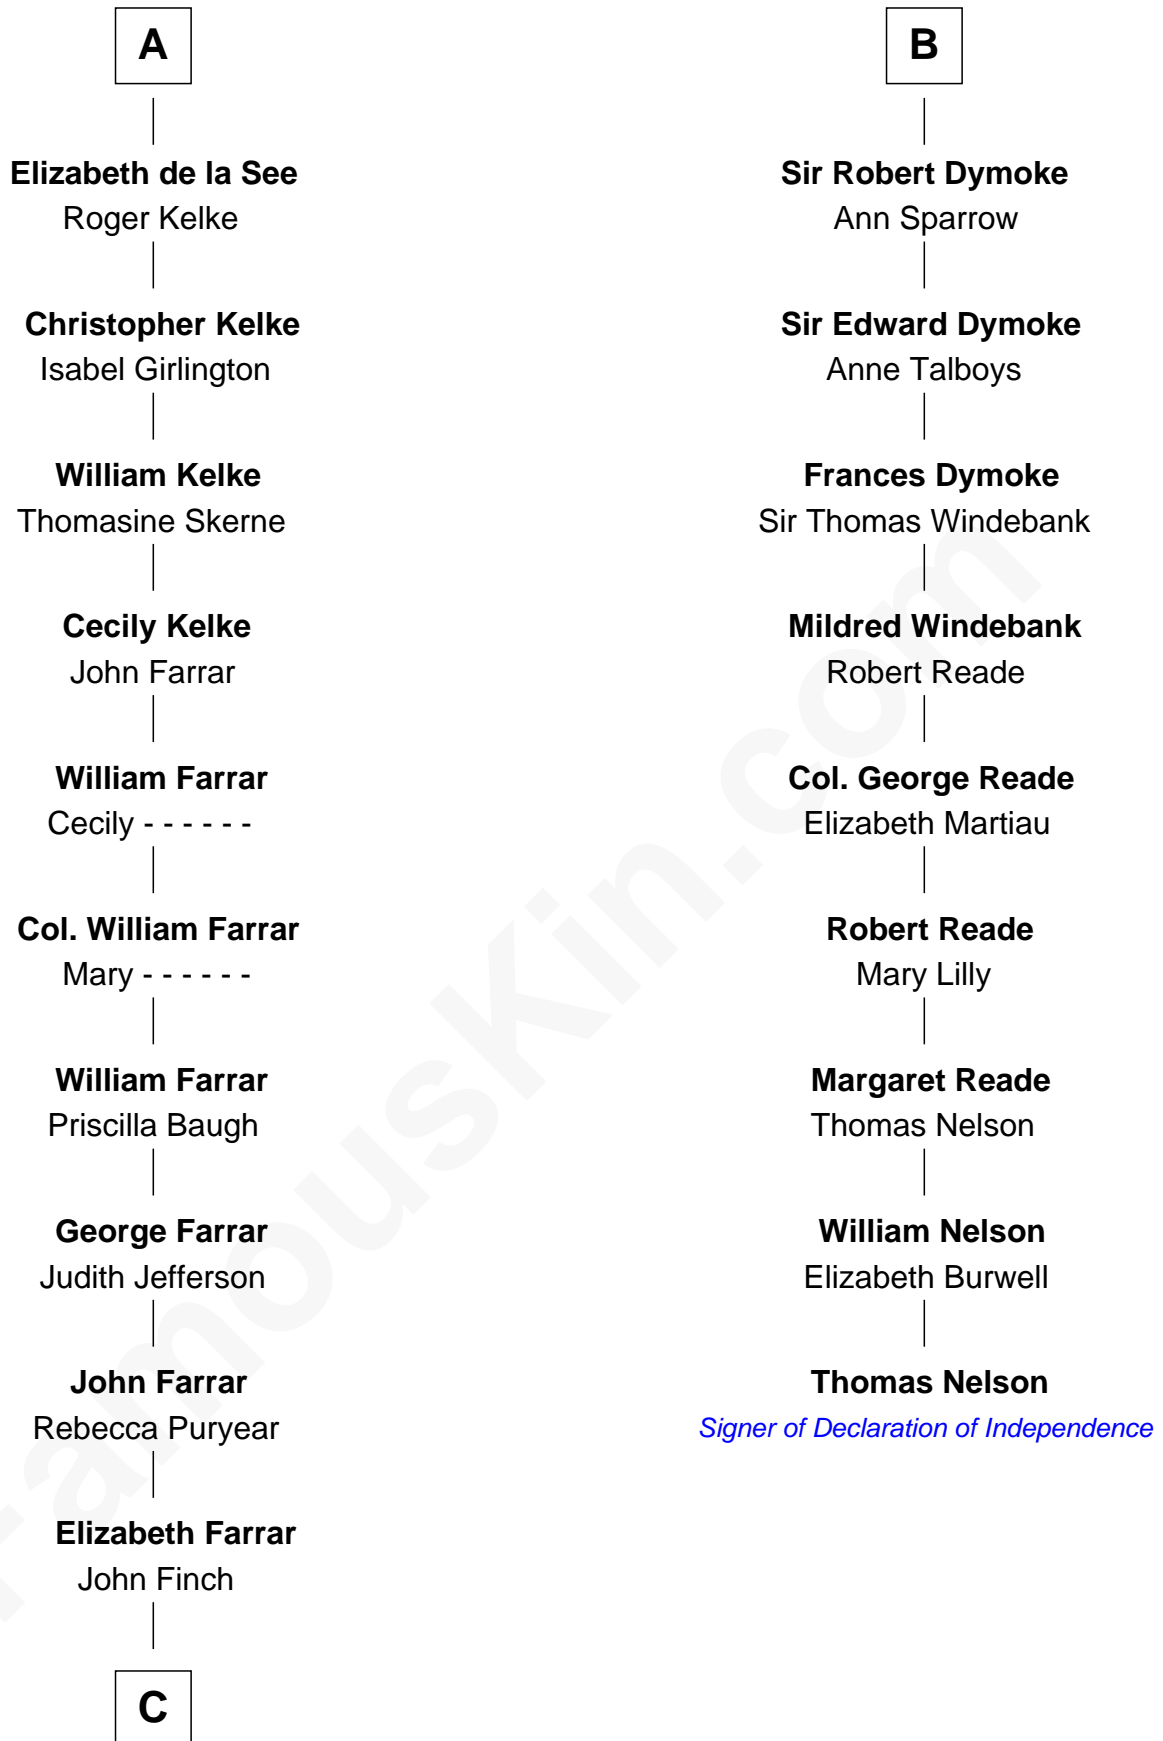

## Relationship Chart of

### Harper Lee

*Author of To Kill a Mockingbird*

15th cousin 6 times removed of

### Thomas Nelson

*Signer of the Declaration of Independence*

**Gunselm de Badlesmere**

**C**

John Farrar Finch

Frances Smith

John Robert Finch

Frances Cunningham