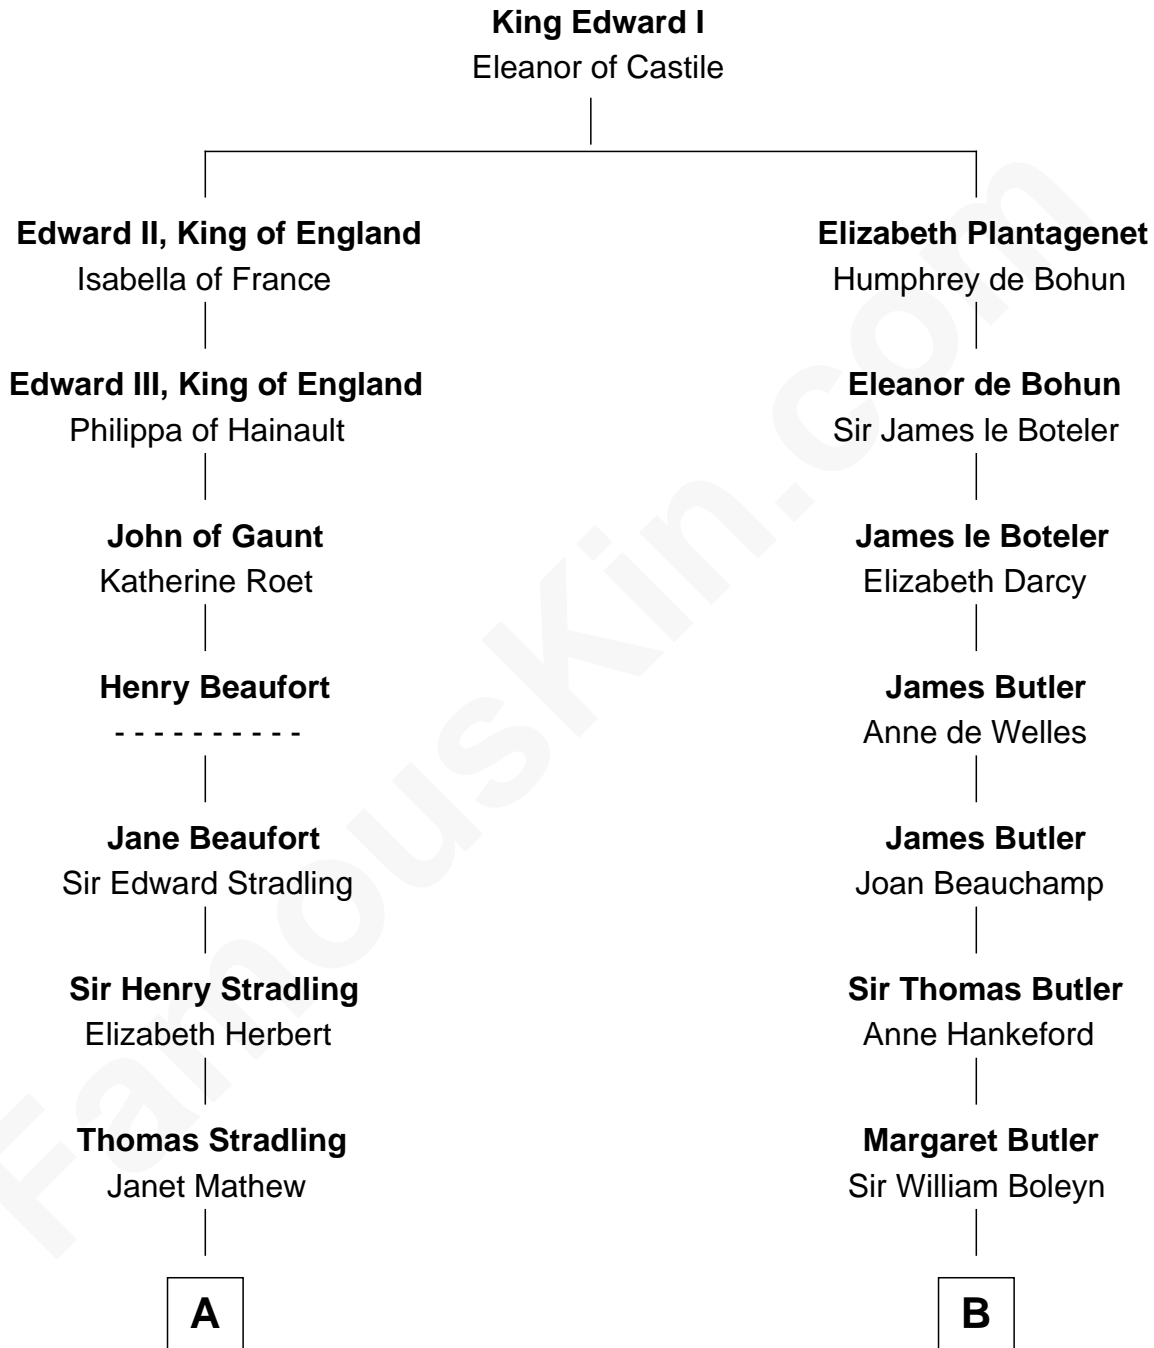

FamousKin.com

Relationship Chart of Harper Lee

Author of To Kill a Mockingbird

16th cousin 5 times removed of

William Floyd

Signer of the Declaration of Independence

C

—
Elizabeth Jane Lane
Theophilus Hunter Williams