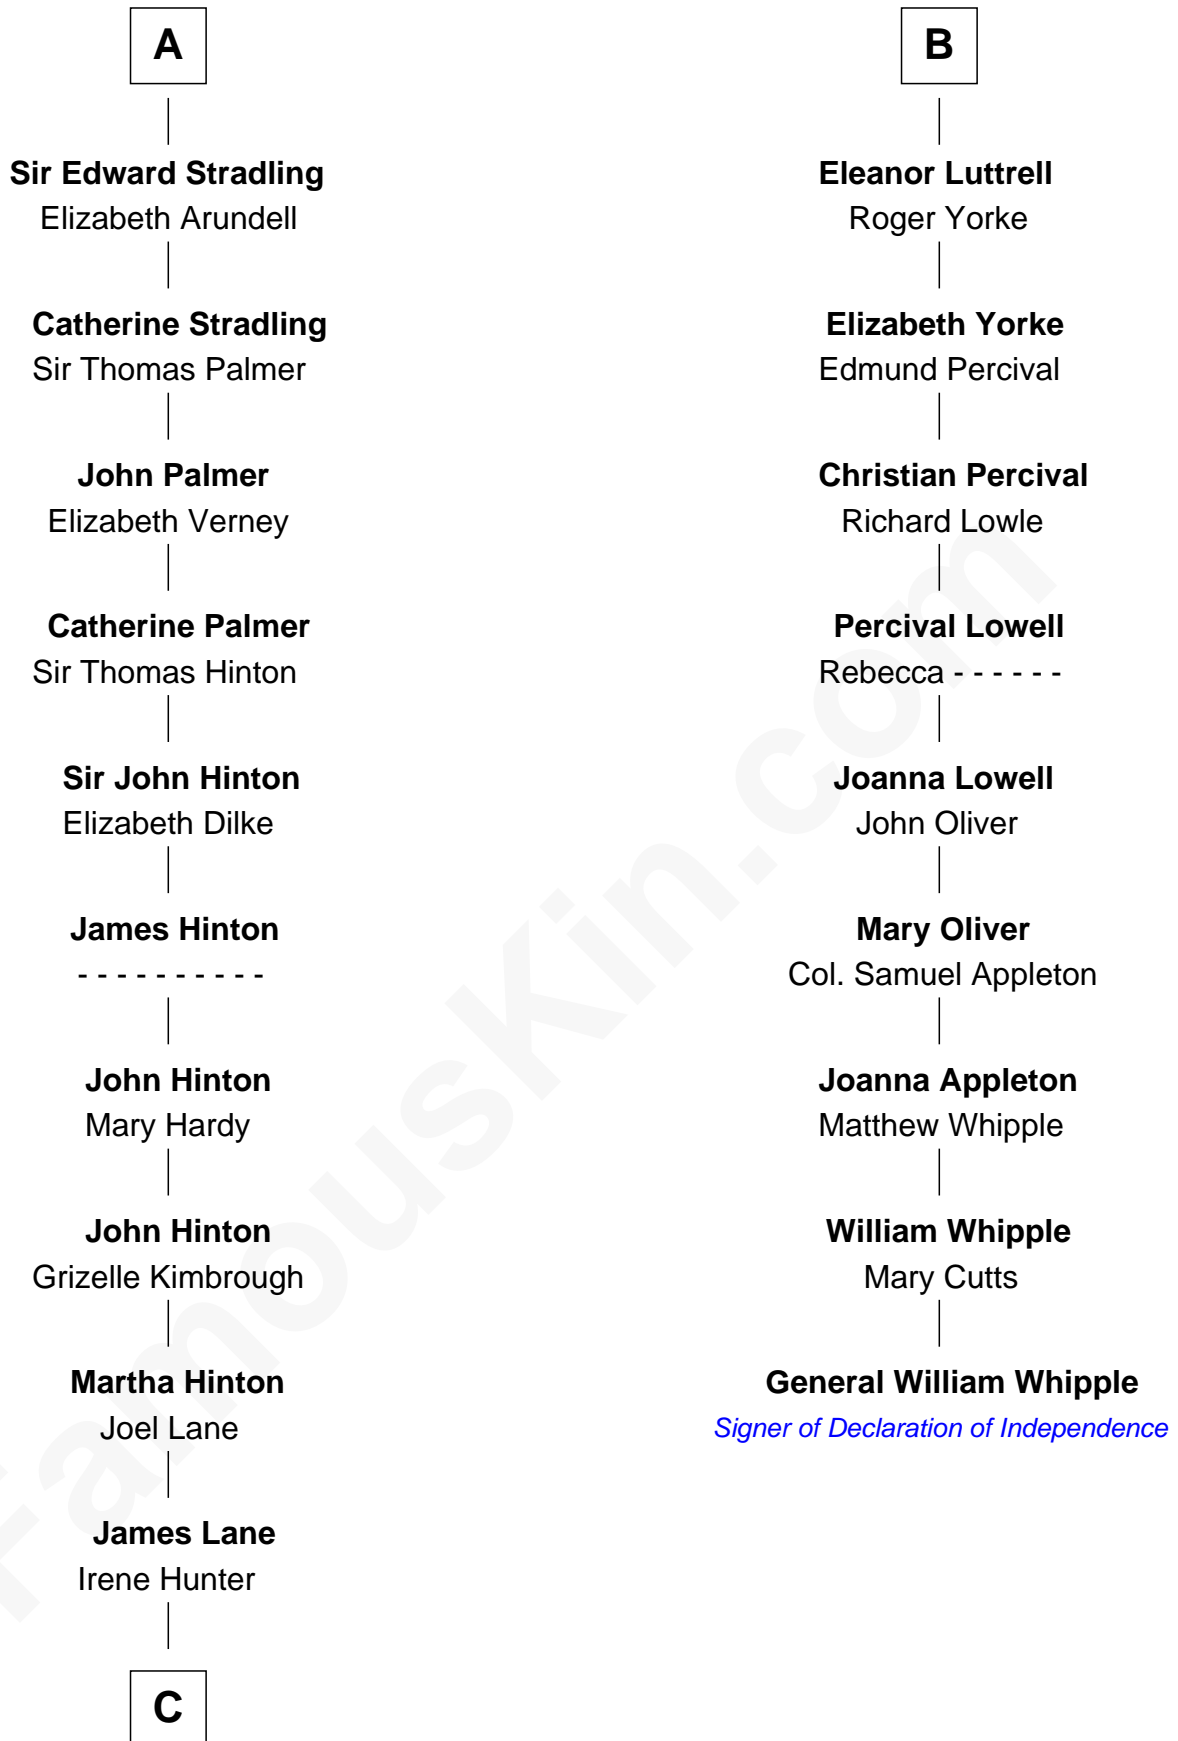

FamousKin.com

Relationship Chart of Harper Lee

Author of To Kill a Mockingbird

15th cousin 6 times removed of

General William Whipple

Signer of the Declaration of Independence

C

—
Elizabeth Jane Lane
Theophilus Hunter Williams