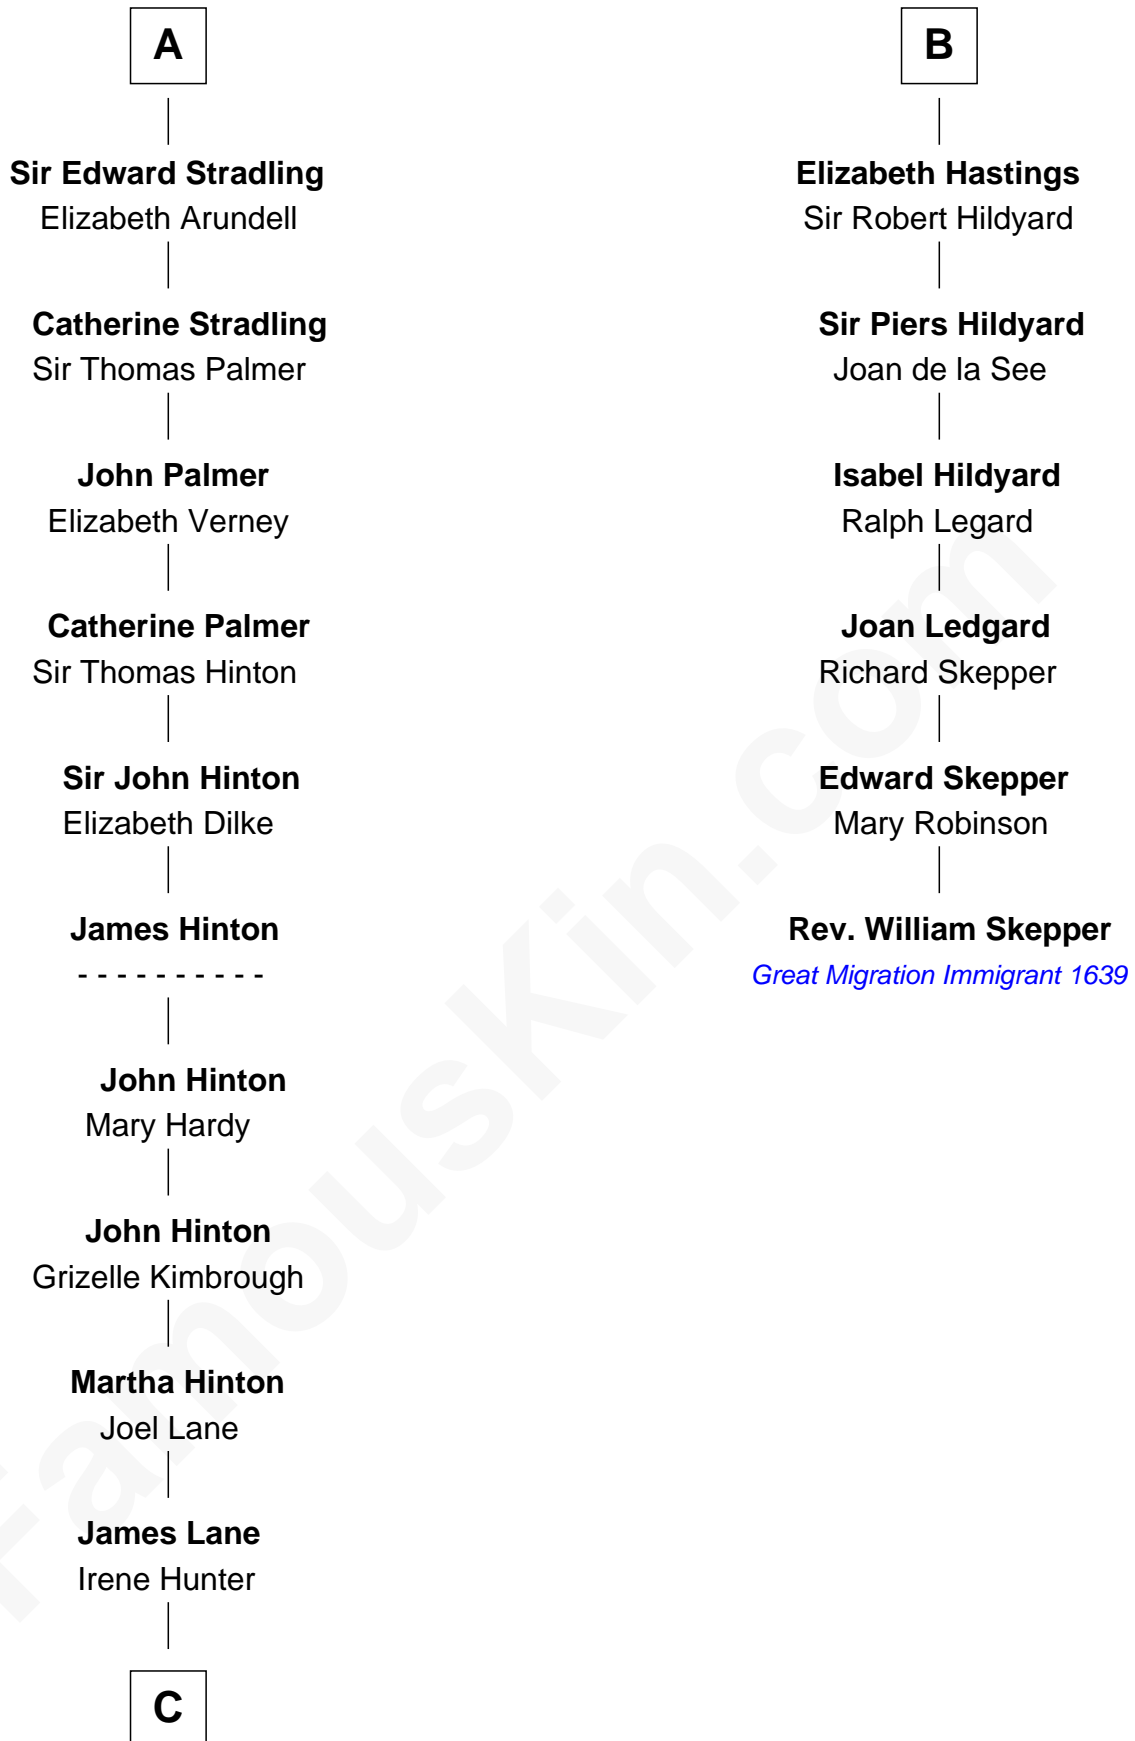

FamousKin.com

Relationship Chart of

Harper Lee

Author of *To Kill a Mockingbird*

12th cousin 9 times removed of

Rev. William Skepper

(c1597 - c1650) Great Migration Immigrant 1639

C