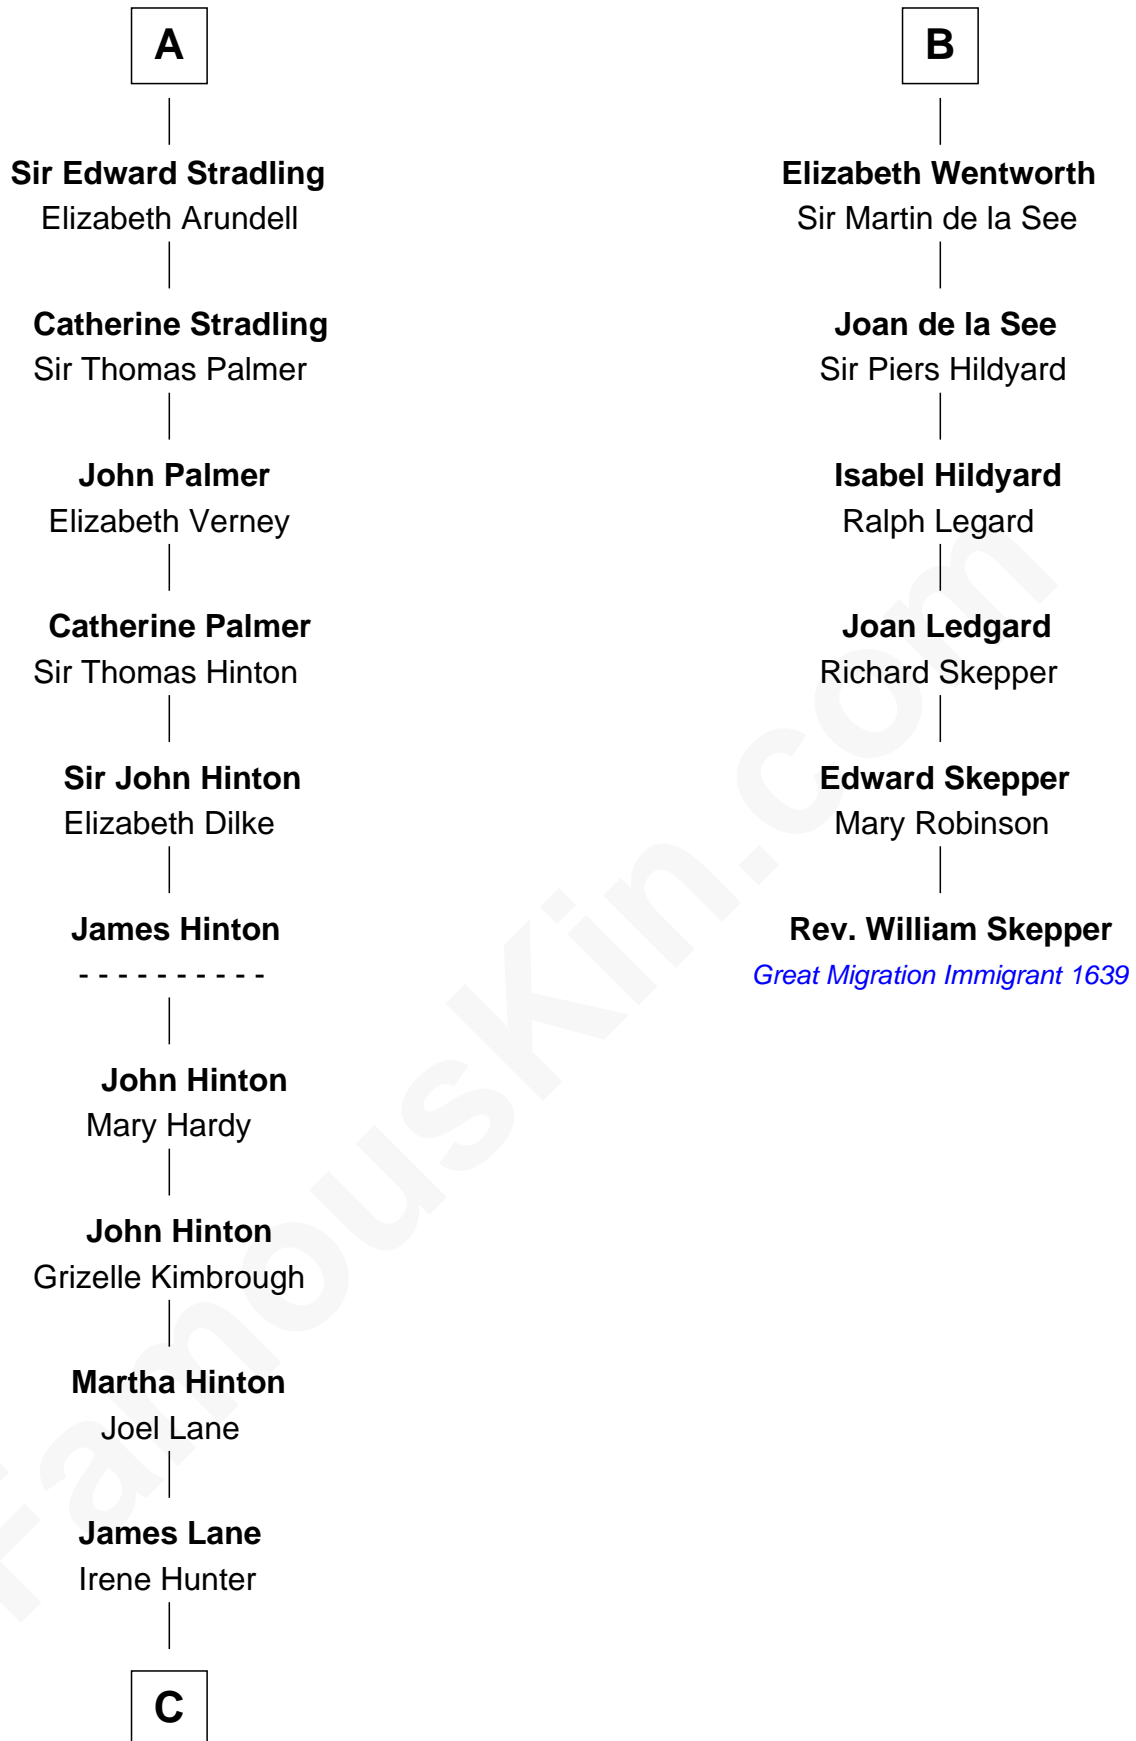

FamousKin.com

Relationship Chart of Harper Lee

Author of *To Kill a Mockingbird*

12th cousin 9 times removed of

Rev. William Skepper

(c1597 - c1650) Great Migration Immigrant 1639

C

Elizabeth Jane Lane
Theophilus Hunter Williams