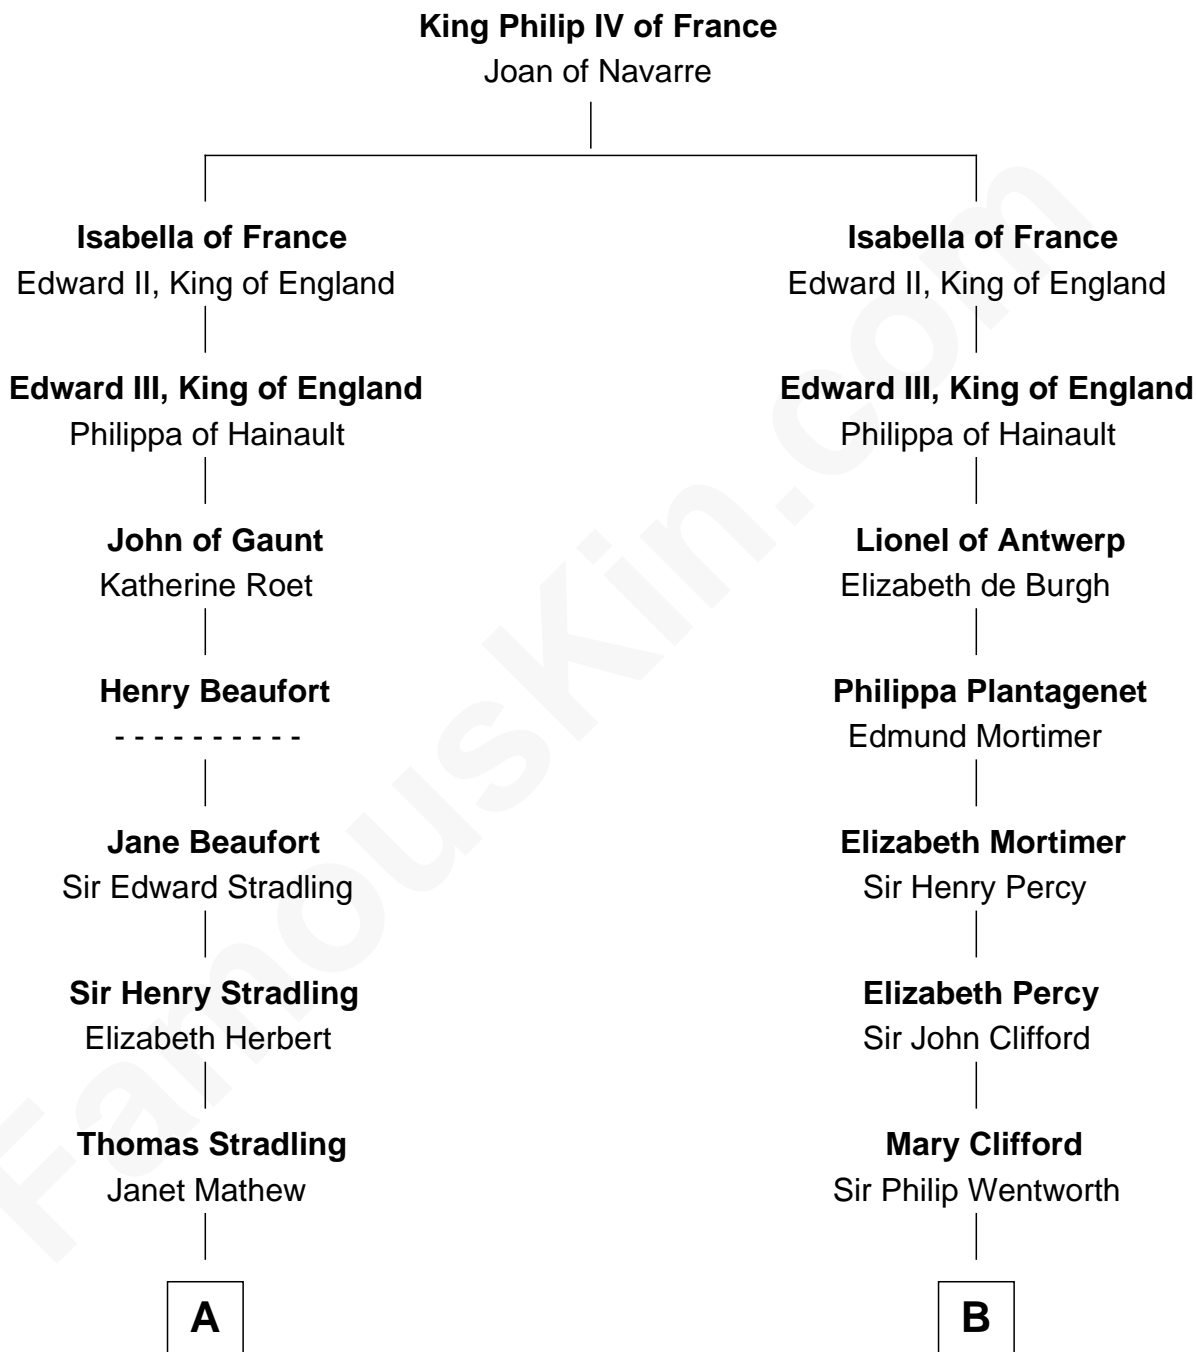

FamousKin.com

Relationship Chart of Harper Lee

Author of *To Kill a Mockingbird*

12th cousin 9 times removed of

Rev. William Skepper

(c1597 - c1650) Great Migration Immigrant 1639

C

Elizabeth Jane Lane
Theophilus Hunter Williams