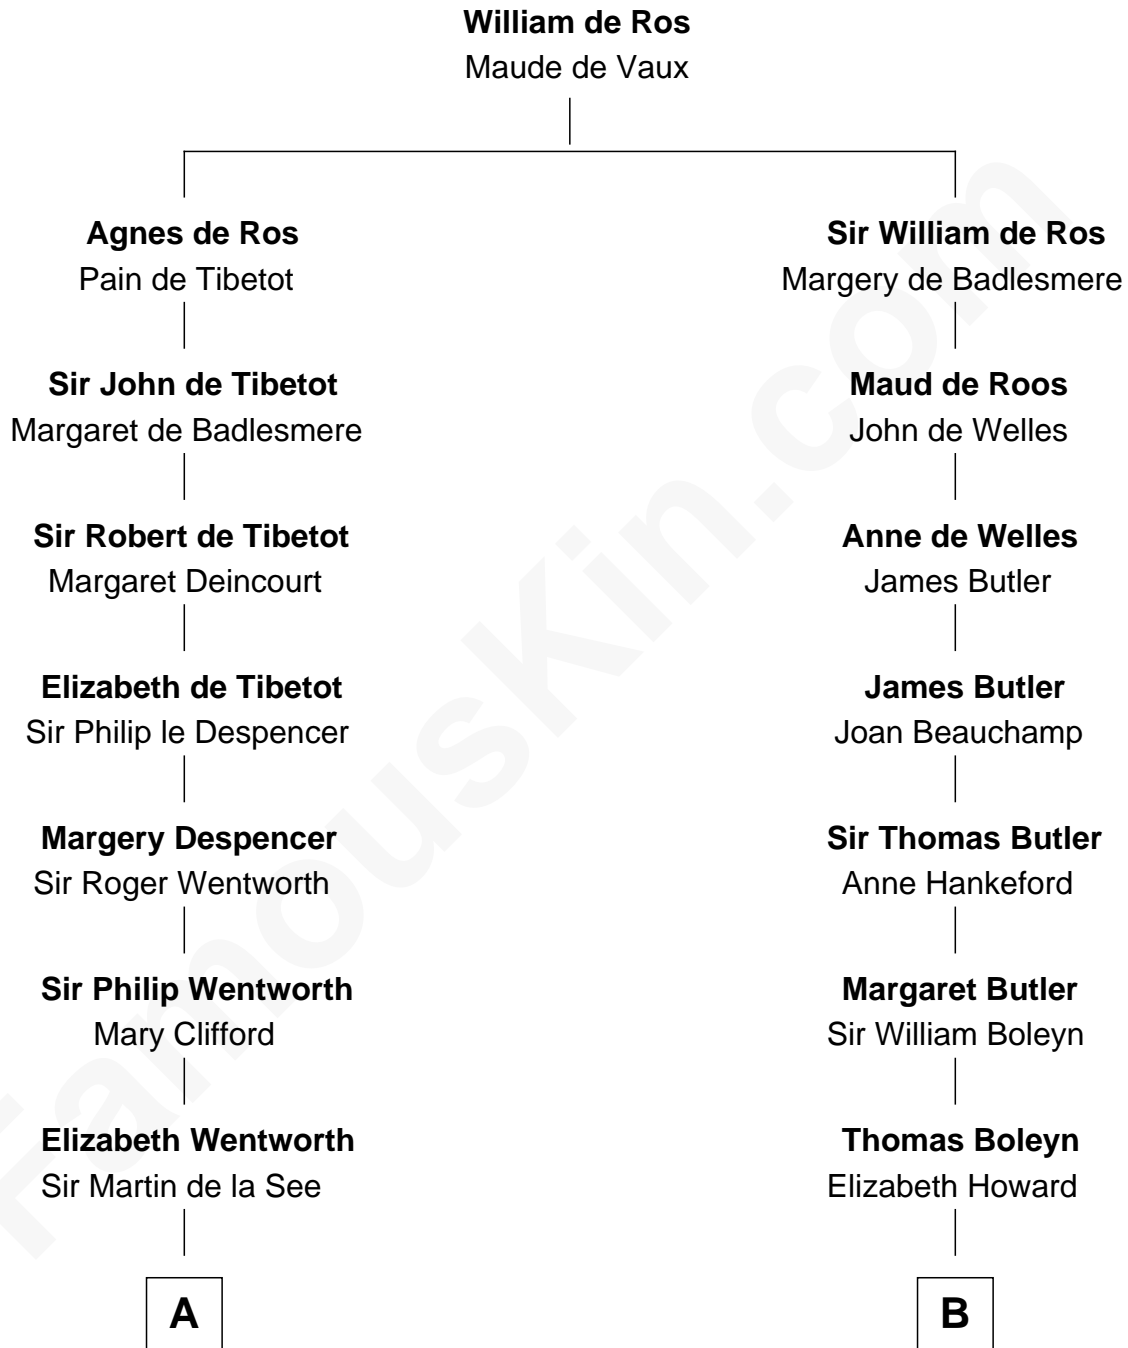

## Relationship Chart of Harper Lee

*Author of To Kill a Mockingbird*

8th cousin 13 times removed of

## Queen Elizabeth I

*Queen of England*

**C**

John Farrar Finch

Frances Smith

John Robert Finch

Frances Cunningham

James Cunningham Finch