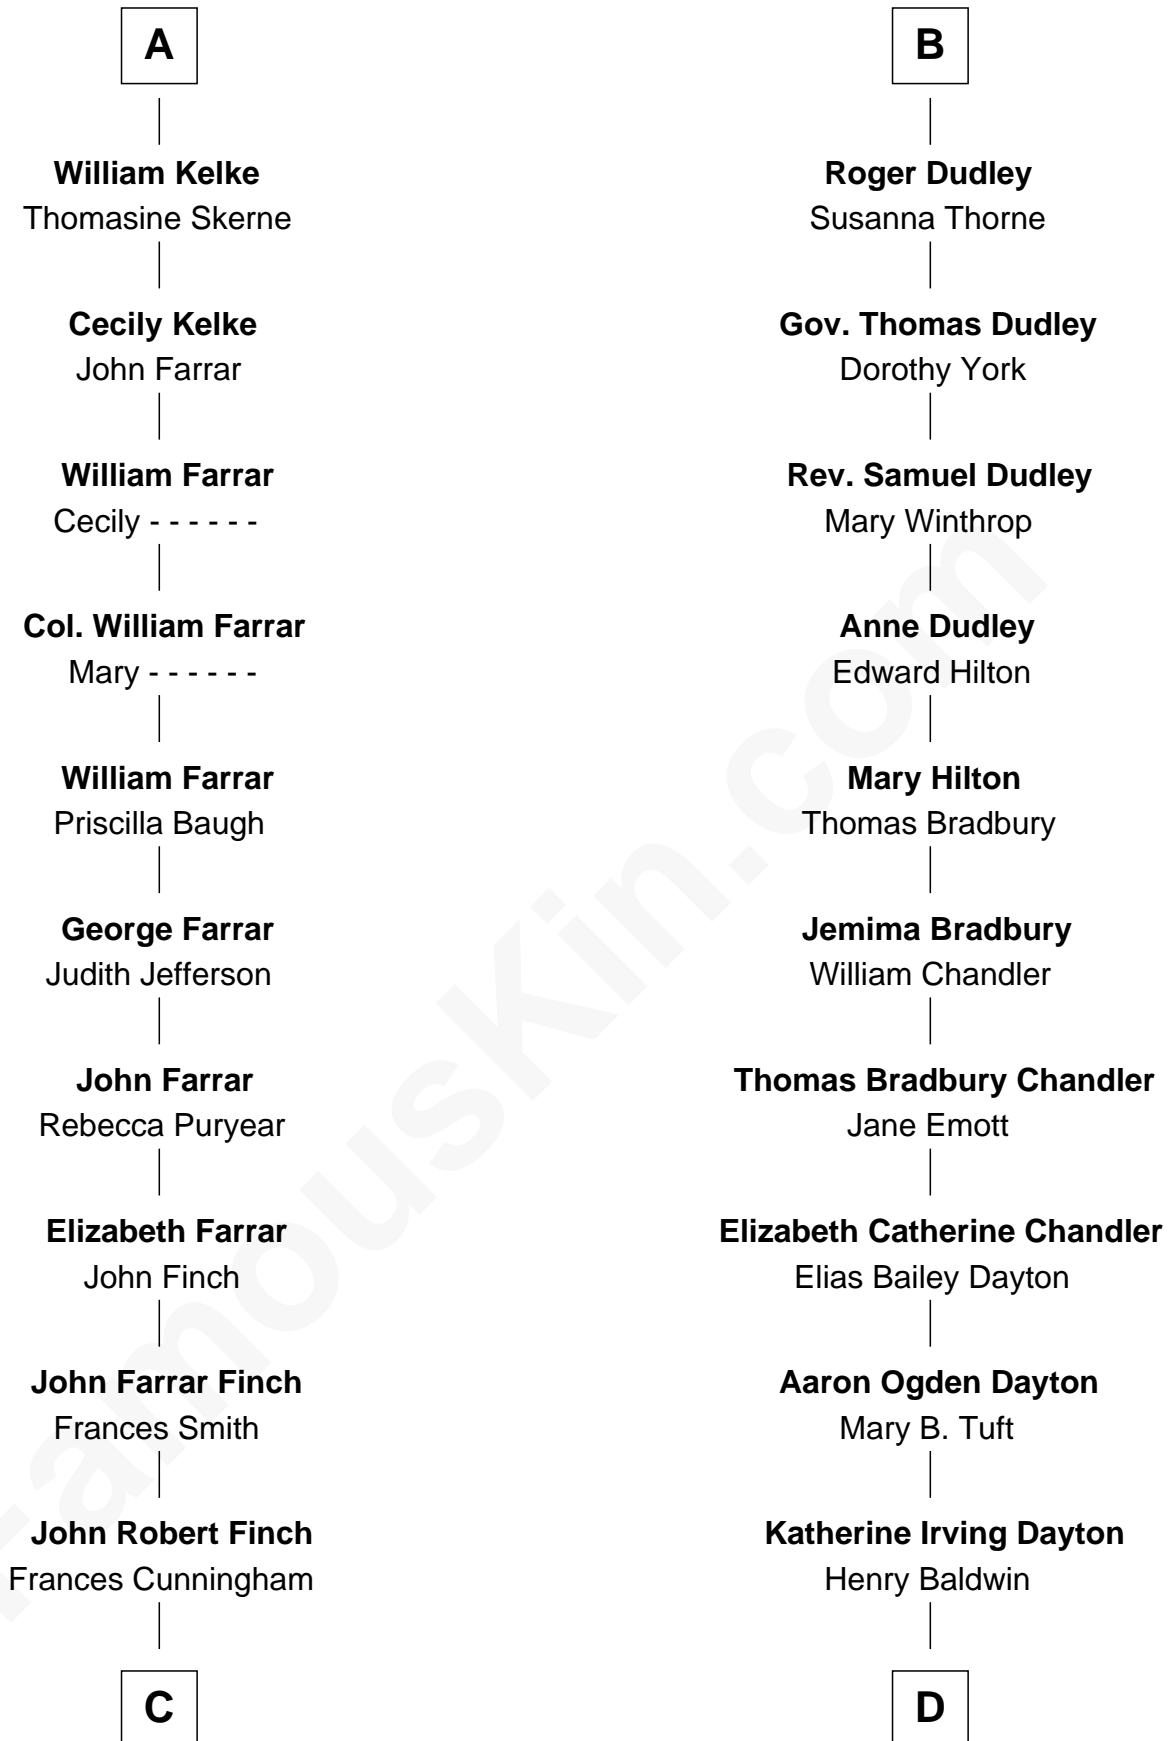

FamousKin.com Relationship Chart of

Harper Lee

Author of To Kill a Mockingbird

19th cousin 1 time removed of

Christopher Reeve

Movie Actor

Sir Ralph de Neville

Alice de Audley

Maude de Percy

Sir Ralph Neville

Joan Beaufort

Katherine Neville

Sir Thomas Strangeways

Joan Strangeways

Sir William Willoughby

Cecily Willoughby

Sir Edward Sutton

Sir John Sutton

Cecily Grey

Sir Henry Dudley

----- Ashton

Probable

B

C