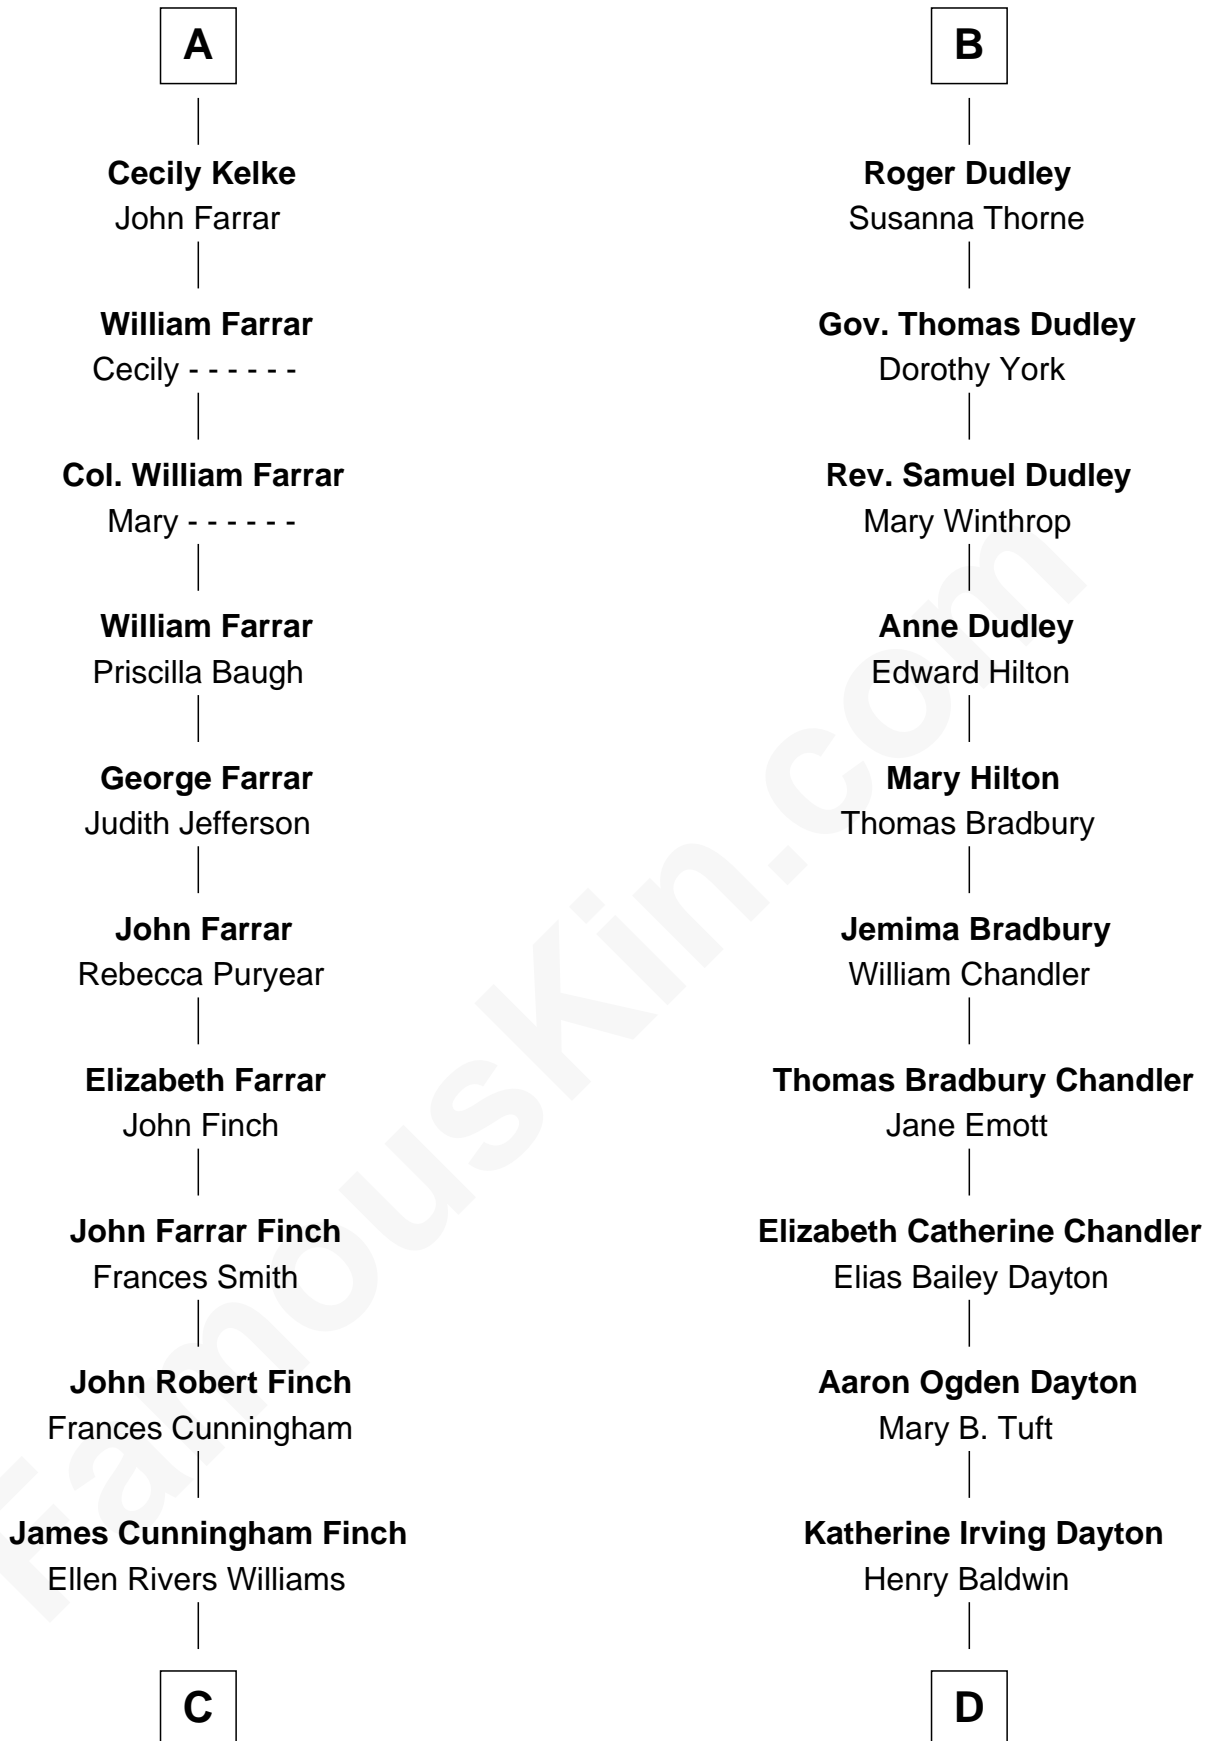

FamousKin.com Relationship Chart of

Harper Lee

Author of To Kill a Mockingbird

18th cousin 2 times removed of

Christopher Reeve

Movie Actor

Sir Philip le Despencer

Elizabeth - - - - -

Sir Philip le Despencer

Elizabeth de Tibetot

Margery Despencer

Sir Roger Wentworth

Sir Philip Wentworth

Mary Clifford

Elizabeth Wentworth

Sir Martin de la See

Elizabeth de la See

Roger Kelke

Christopher Kelke

Isabel Girlington

William Kelke

Thomasine Skerne

A

Alice le Despenser

Cecily Willoughby

Sir John Sutton

Cecily Grey

Sir Henry Dudley

- - - - - Ashton

Probable

B

C