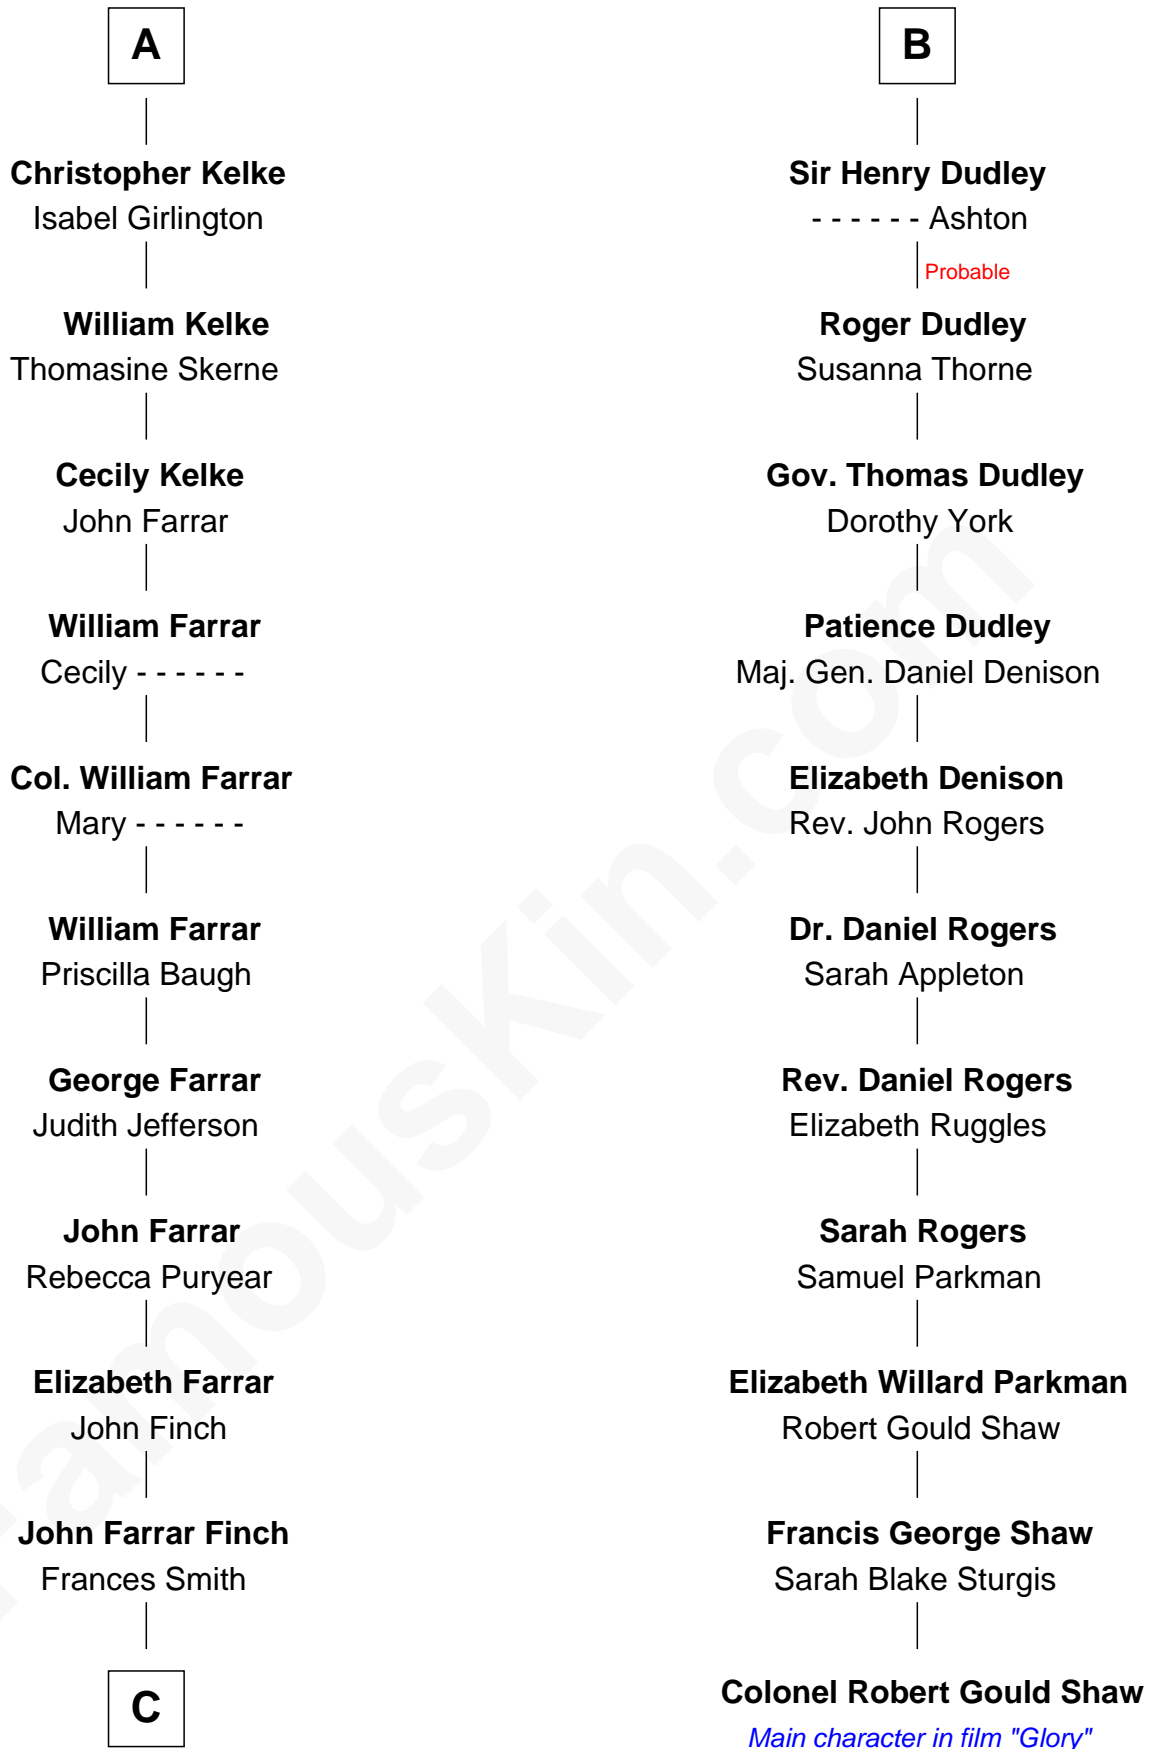

FamousKin.com

Relationship Chart of Harper Lee

Author of *To Kill a Mockingbird*

17th cousin 3 times removed of

Colonel Robert Gould Shaw

U.S. Civil War leader of film "Glory" fame

C

—
John Robert Finch
Frances Cunningham

—
James Cunningham Finch
Ellen Rivers Williams

—
Frances Cunningham Finch
Amasa Coleman Lee

—
Harper Lee
Author of To Kill a Mockingbird

FamousKin.com