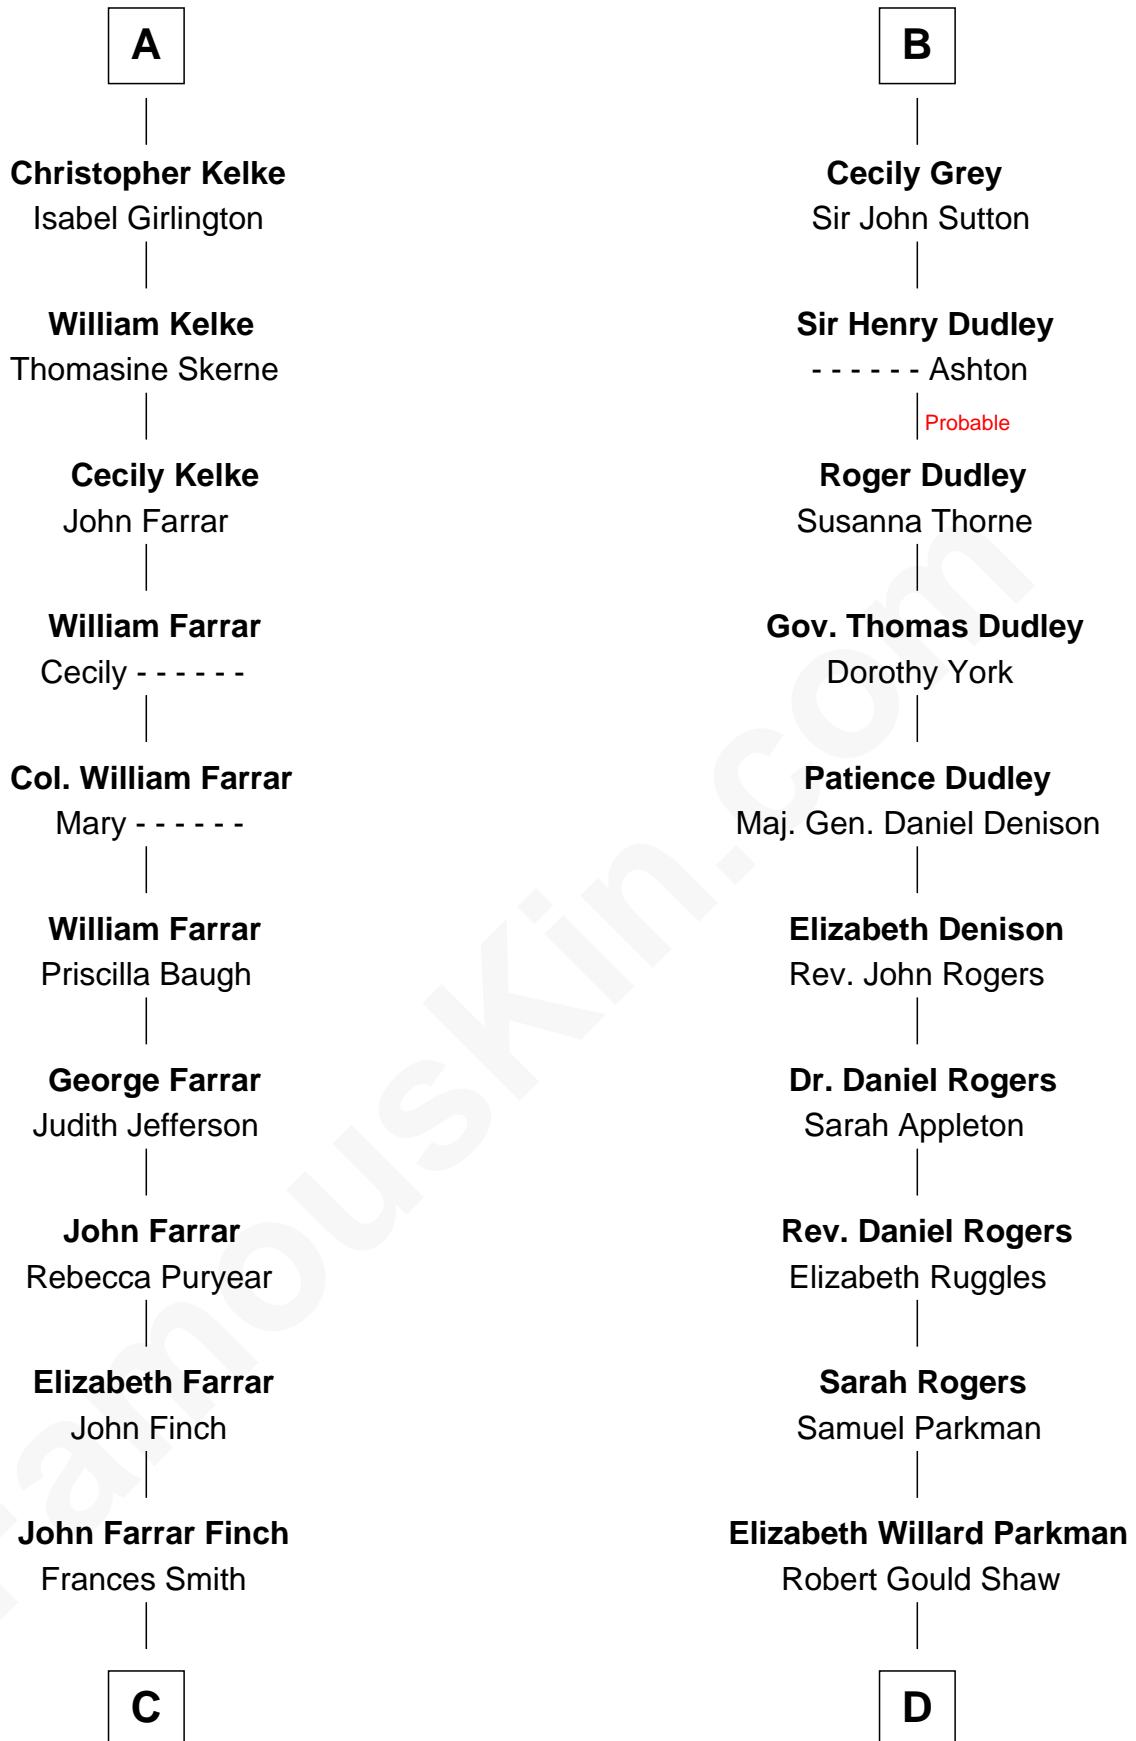

FamousKin.com

Relationship Chart of Harper Lee

Author of To Kill a Mockingbird

18th cousin 2 times removed of

Colonel Robert Gould Shaw

U.S. Civil War leader of film "Glory" fame

FamousKin.com