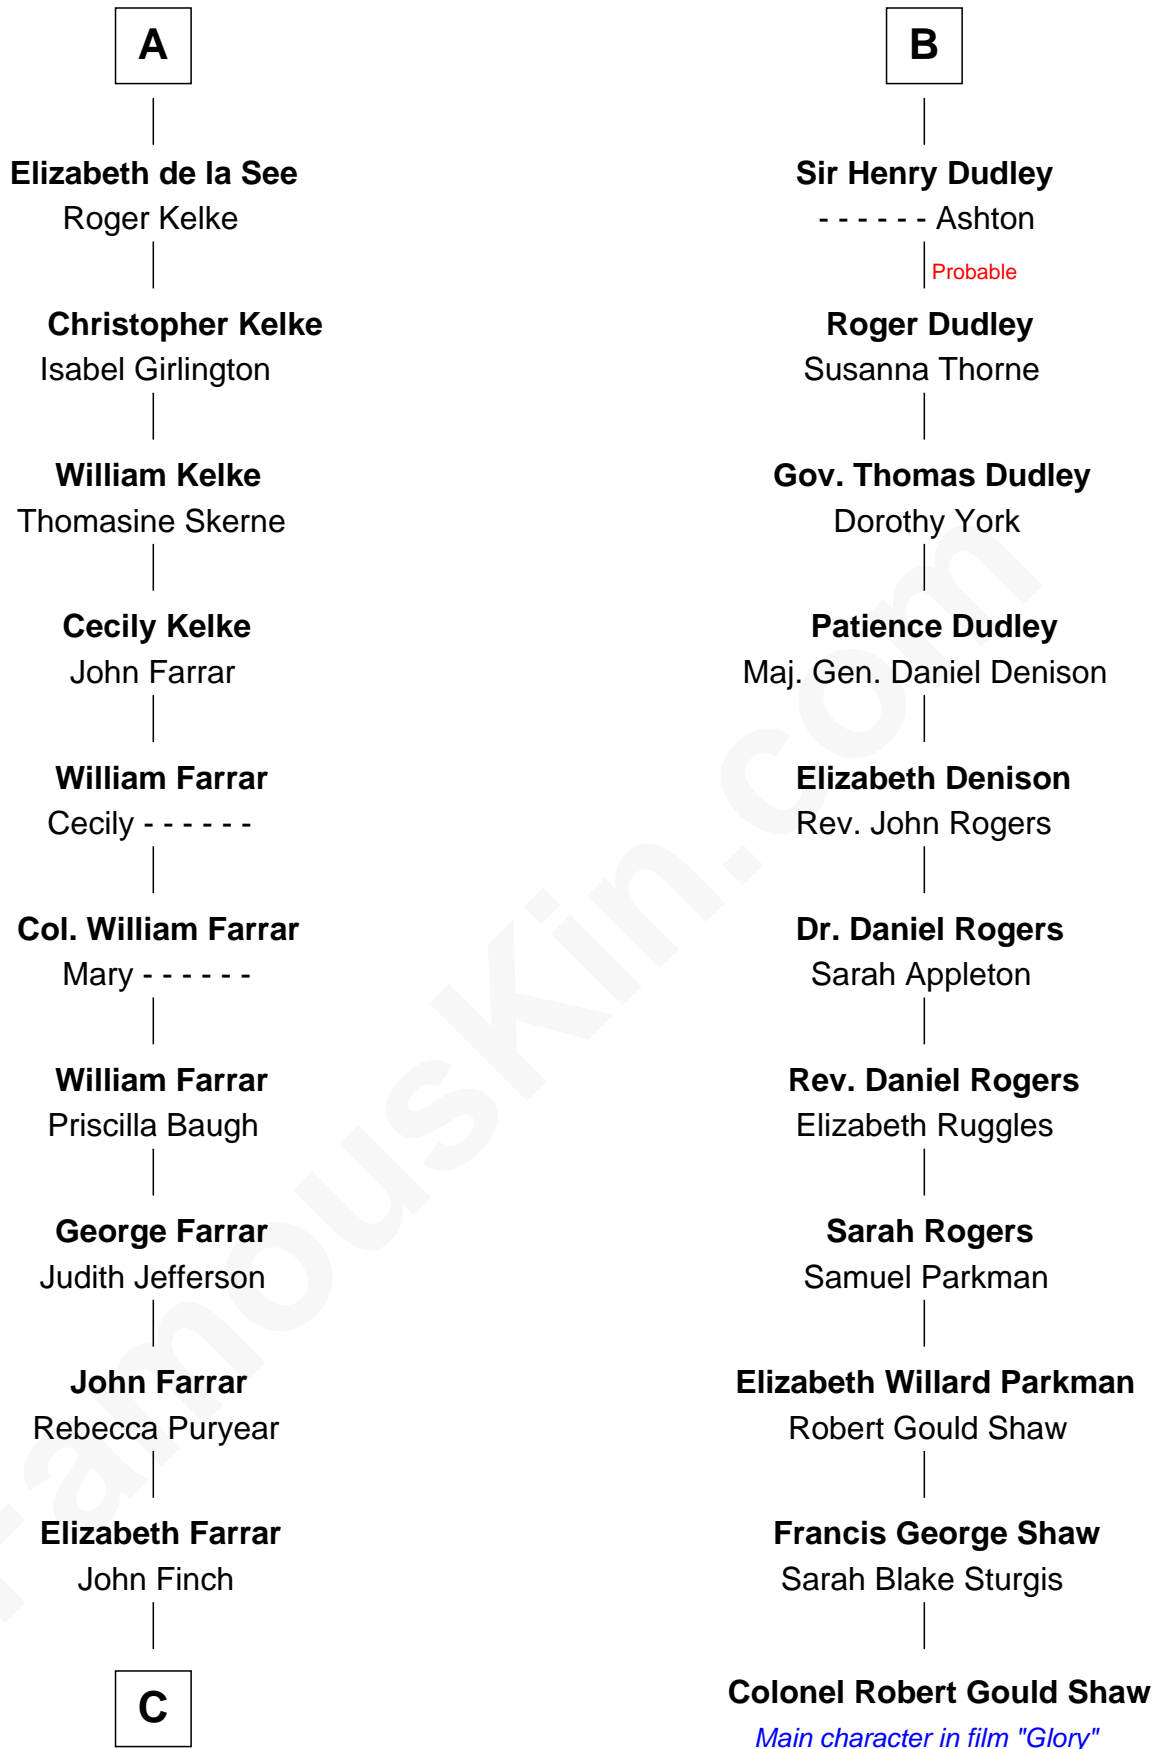

## Relationship Chart of

### Harper Lee

*Author of To Kill a Mockingbird*

17th cousin 4 times removed of

### Colonel Robert Gould Shaw

*U.S. Civil War leader of film "Glory" fame*

**C**

John Farrar Finch

Frances Smith

John Robert Finch

Frances Cunningham

James Cunningham Finch