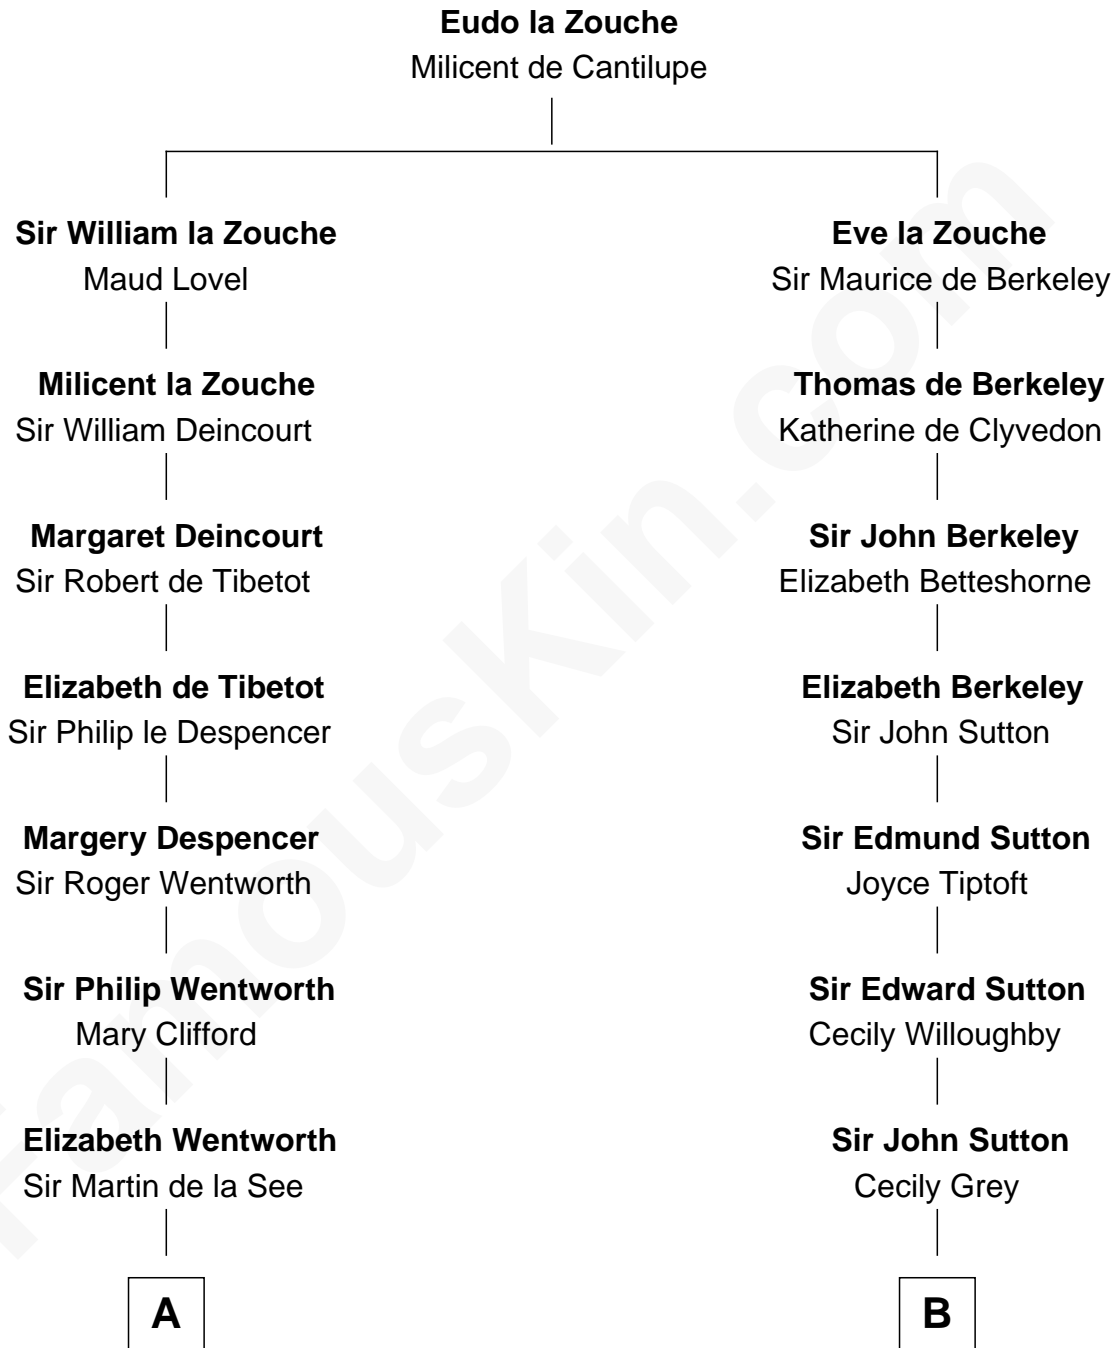

## Relationship Chart of

### Harper Lee

*Author of To Kill a Mockingbird*

17th cousin 4 times removed of

### Colonel Robert Gould Shaw

*U.S. Civil War leader of film "Glory" fame*

**C**

John Farrar Finch

Frances Smith

John Robert Finch

Frances Cunningham

James Cunningham Finch