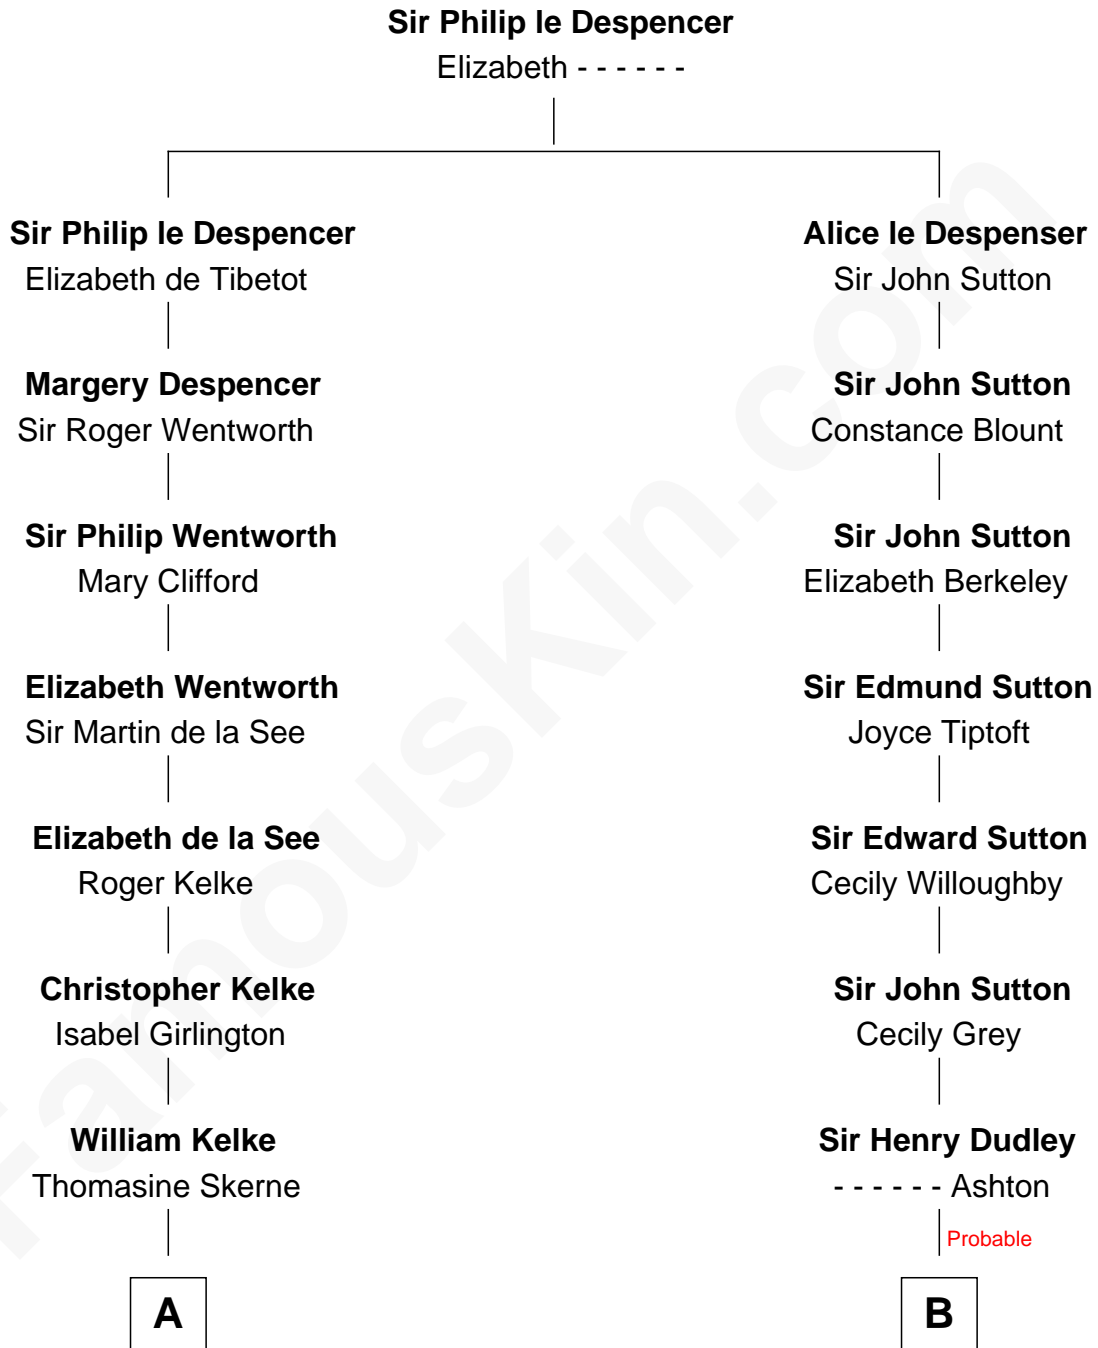

# FamousKin.com

## Relationship Chart of Harper Lee

Author of *To Kill a Mockingbird*

16th cousin 2 times removed of

## Colonel Robert Gould Shaw

U.S. Civil War leader of film "Glory" fame

**C**

—  
**Frances Cunningham Finch**

Amasa Coleman Lee

—  
**Harper Lee**

*Author of To Kill a Mockingbird*

FamousKin.com