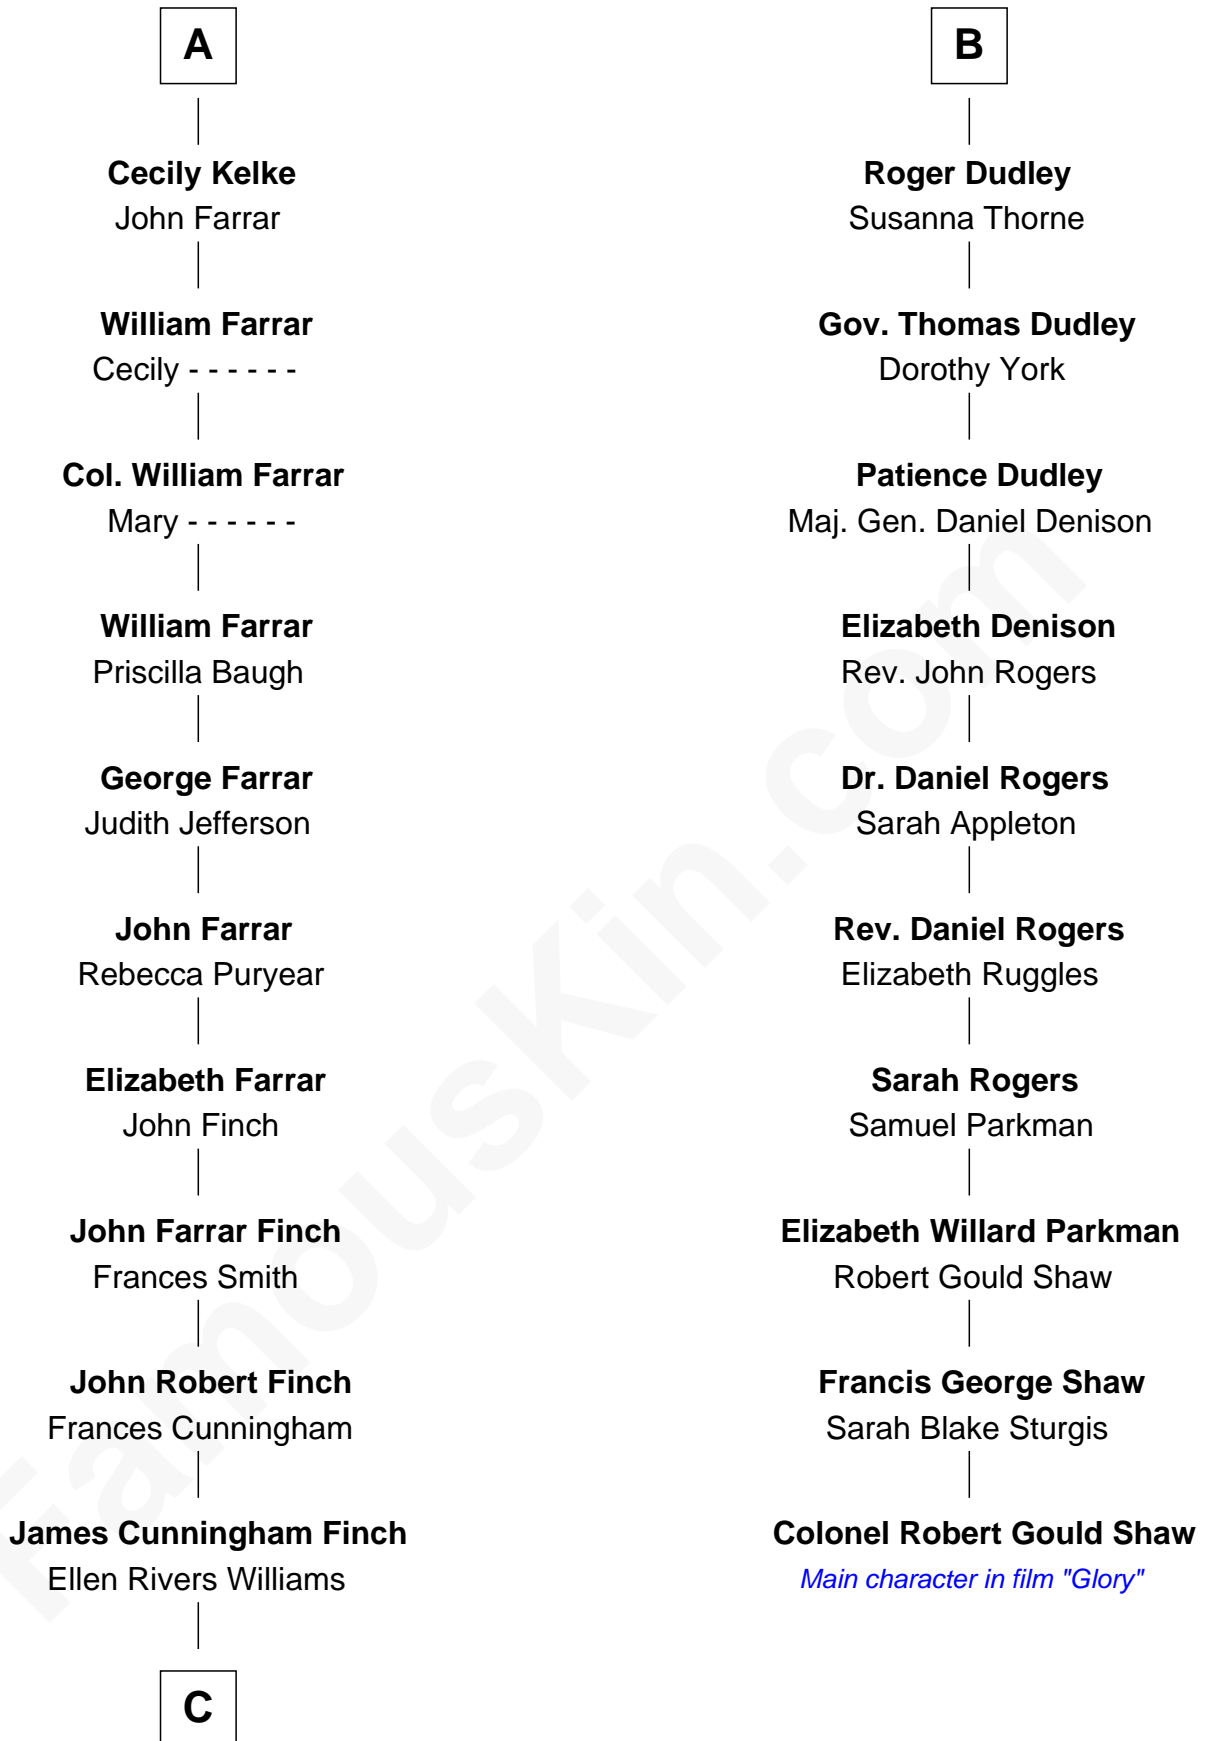

## Relationship Chart of Harper Lee

Author of *To Kill a Mockingbird*

16th cousin 2 times removed of

## Colonel Robert Gould Shaw

U.S. Civil War leader of film "Glory" fame

**C**

—  
**Frances Cunningham Finch**

Amasa Coleman Lee

—  
**Harper Lee**

*Author of To Kill a Mockingbird*

FamousKin.com