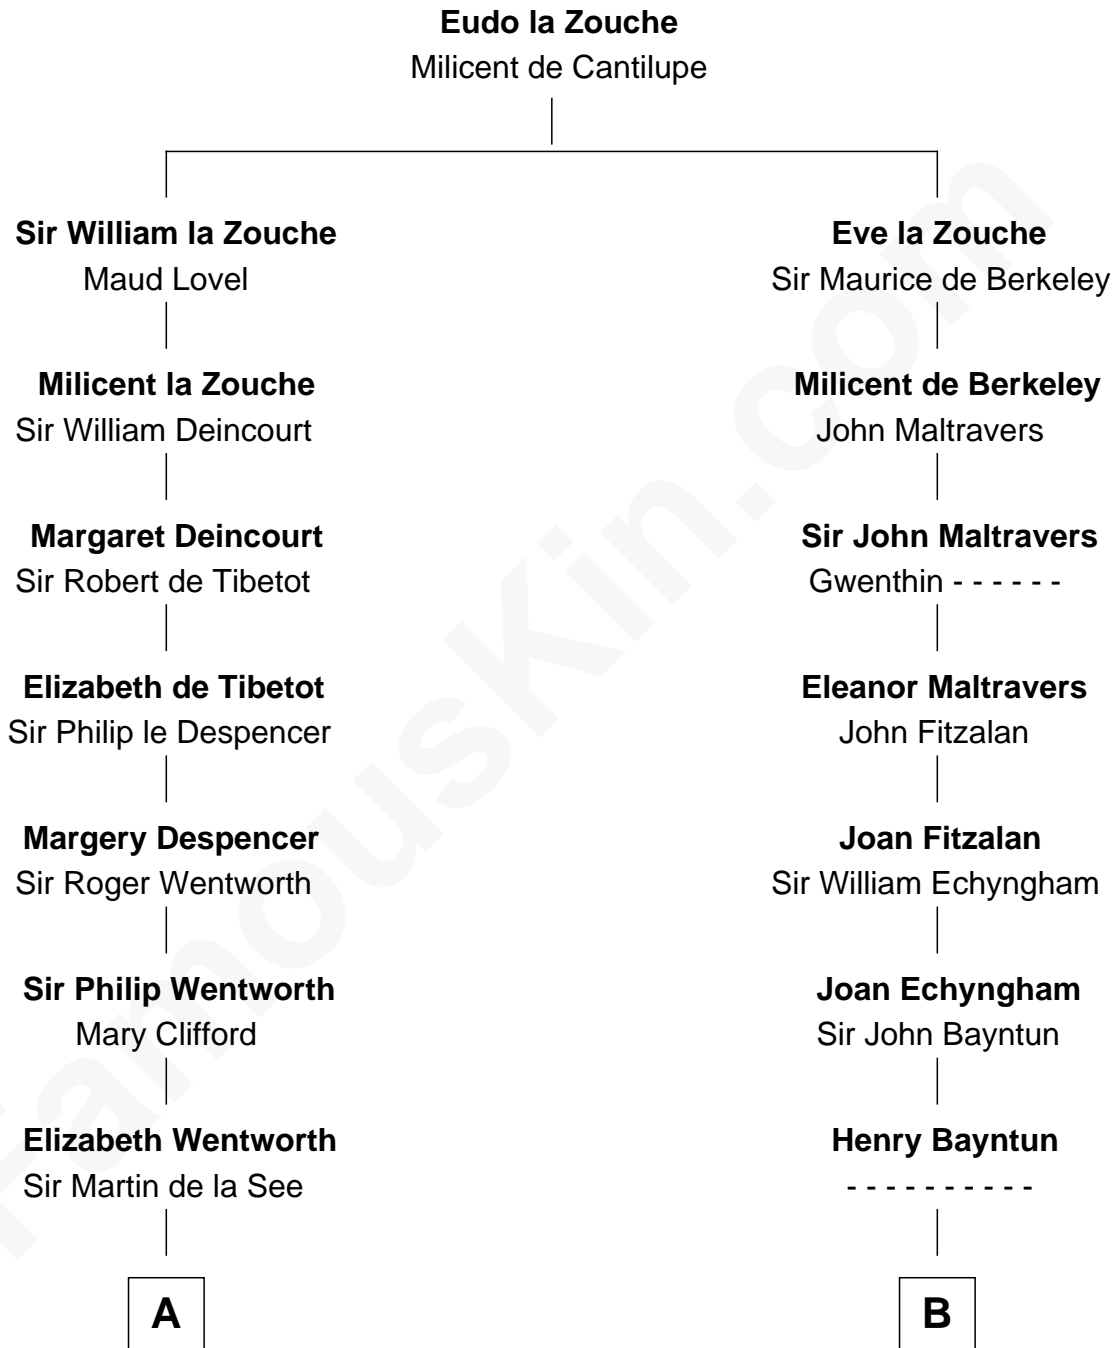

FamousKin.com Relationship Chart of

Harper Lee

Author of To Kill a Mockingbird

21st cousin of

Barbara (Pierce) Bush

First Lady of President George H.W. Bush

C

John Farrar Finch

Frances Smith

John Robert Finch

Frances Cunningham

James Cunningham Finch

Ellen Rivers Williams

Frances Cunningham Finch

Amasa Coleman Lee

Harper Lee