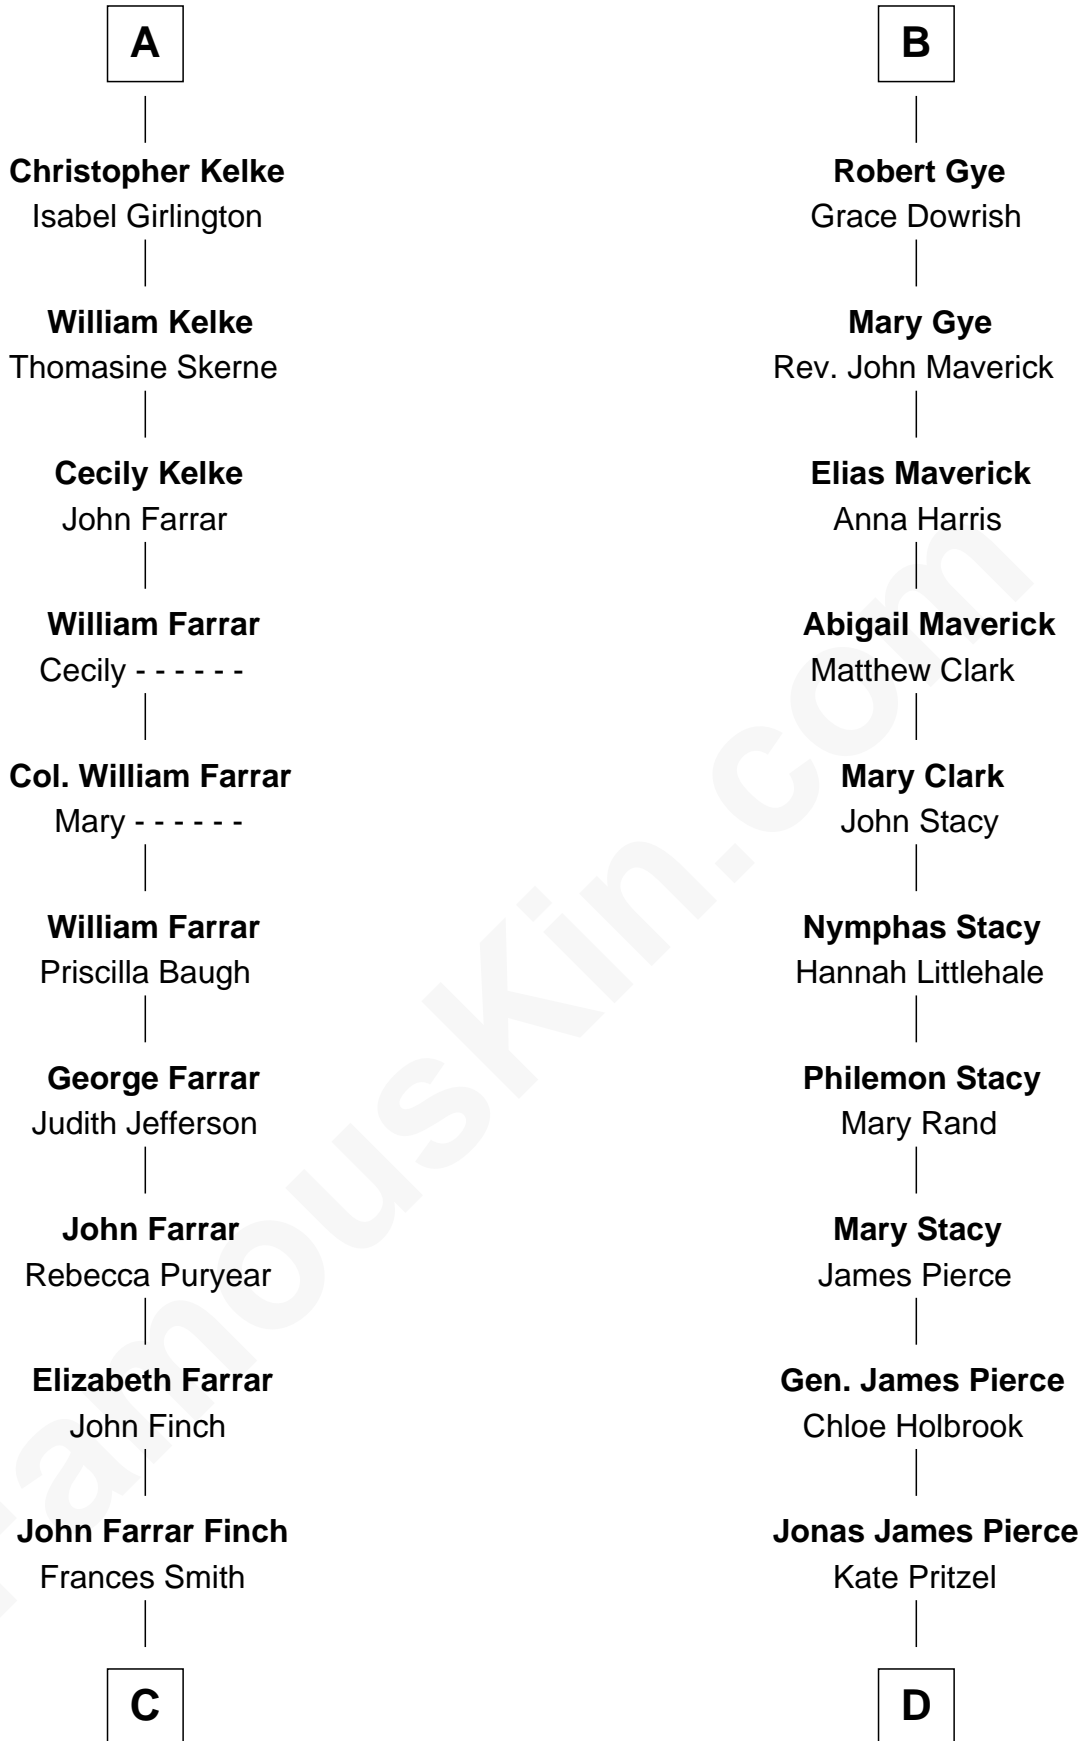

FamousKin.com Relationship Chart of

Harper Lee

Author of To Kill a Mockingbird

20th cousin of

George W. Bush

43rd U.S. President

Henry Plantagenet

Maud de Chaworth

Mary Clifford

Sir Philip Wentworth

Elizabeth Wentworth

Sir Martin de la See

Elizabeth de la See

Roger Kelke

A

Eleanor Plantagenet

Richard Fitzalan

John Fitzalan

Eleanor Maltravers

Joan Fitzalan

Sir William Echyngam

Joan Echyngam

Sir John Bayntun

Henry Bayntun

Jane Bayntun

Thomas Prowse

Mary Prowse

John Gye

B

C

John Robert Finch
Frances Cunningham

James Cunningham Finch
Ellen Rivers Williams