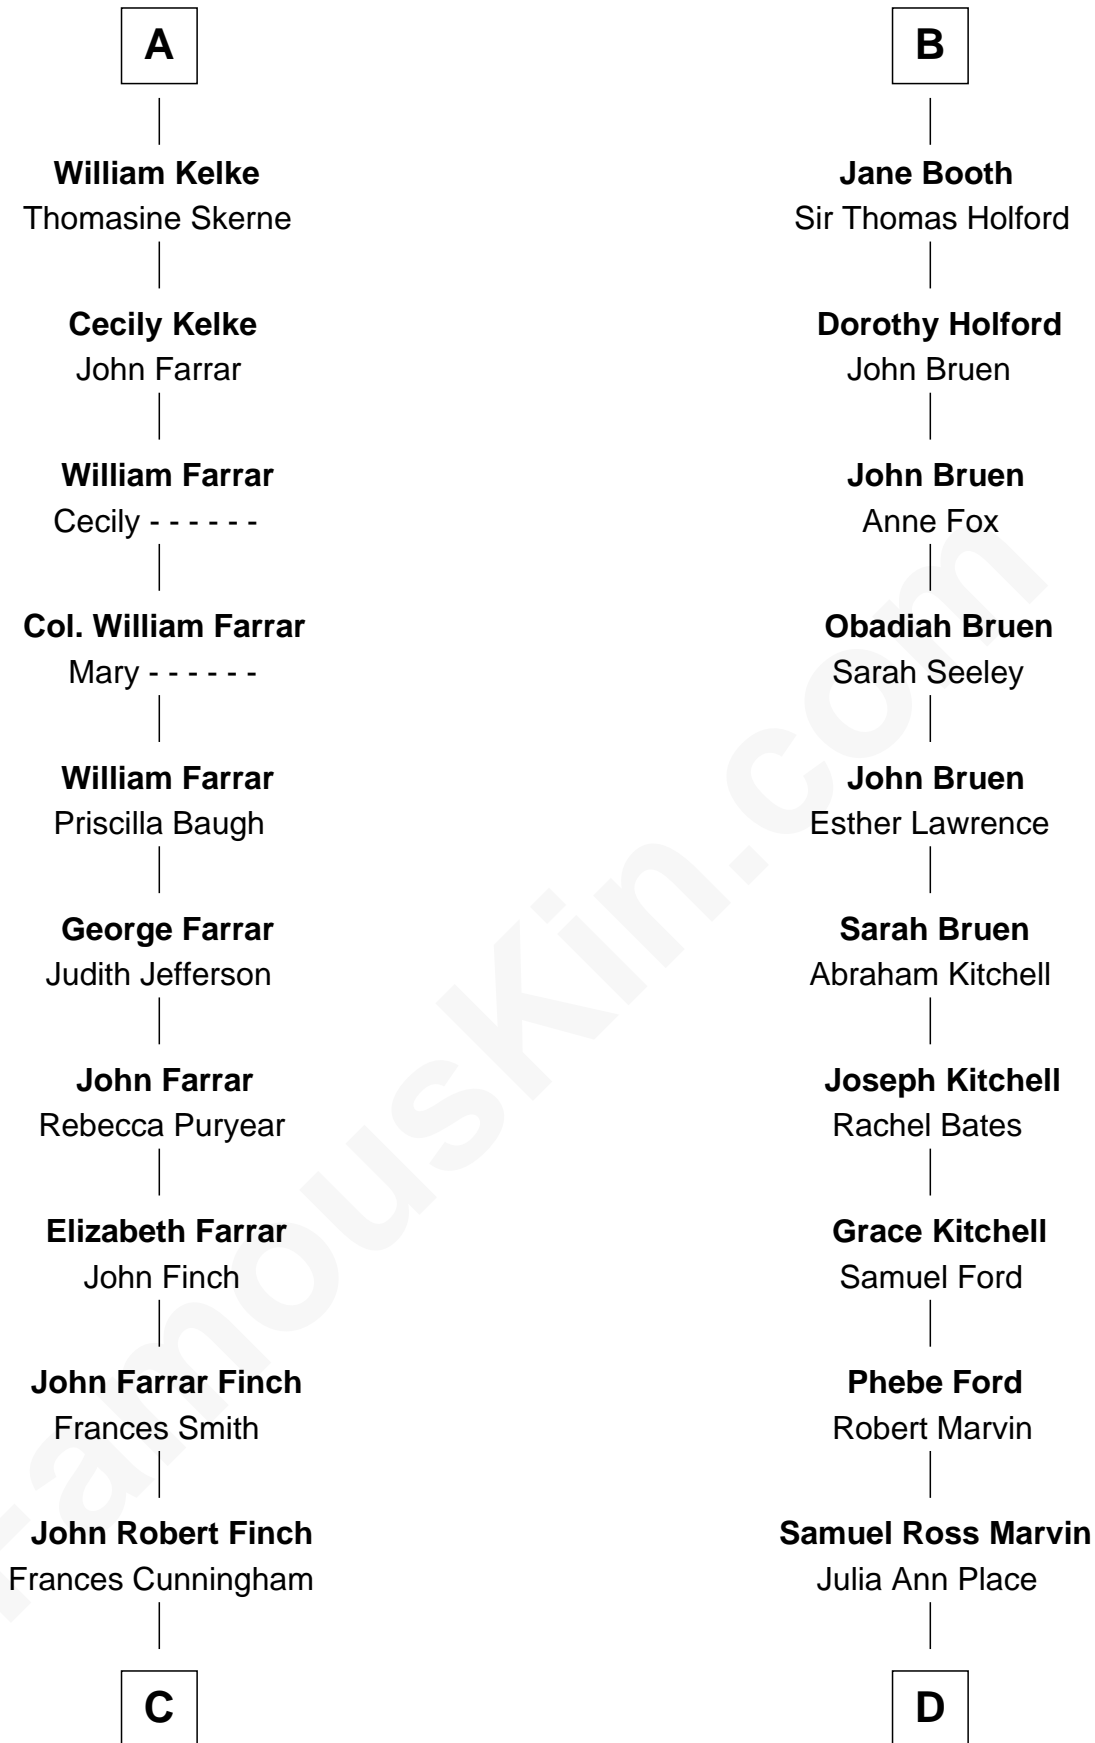

FamousKin.com

Relationship Chart of Harper Lee

Author of To Kill a Mockingbird

19th cousin 2 times removed of

George W. Bush
43rd U.S. President

Ralph de Stafford

with wife
Margaret de Audley

with wife
Katherine de Hastang

Sir Hugh de Stafford
Philippa de Beauchamp

Jane de Stafford
Sir Nicholas Beke

Katherine de Stafford
Michael de la Pole

Elizabeth de Beke
Sir Robert de Swinnerton

Isabel de la Pole
Thomas Morley

Maud de Swinnerton
Sir John Savage

Anne Morley
Sir John Hastings

Margaret Savage
Sir John Dutton

Elizabeth Hastings
Sir Robert Hildyard

Maude Dutton
Sir William Booth

Katherine Hildyard
William Girlington

Sir George Booth
Katherine Montfort

Isabel Girlington
Christopher Kelke

Sir William Booth
Ellen Montgomery

A

B

C

James Cunningham Finch

Ellen Rivers Williams

Frances Cunningham Finch