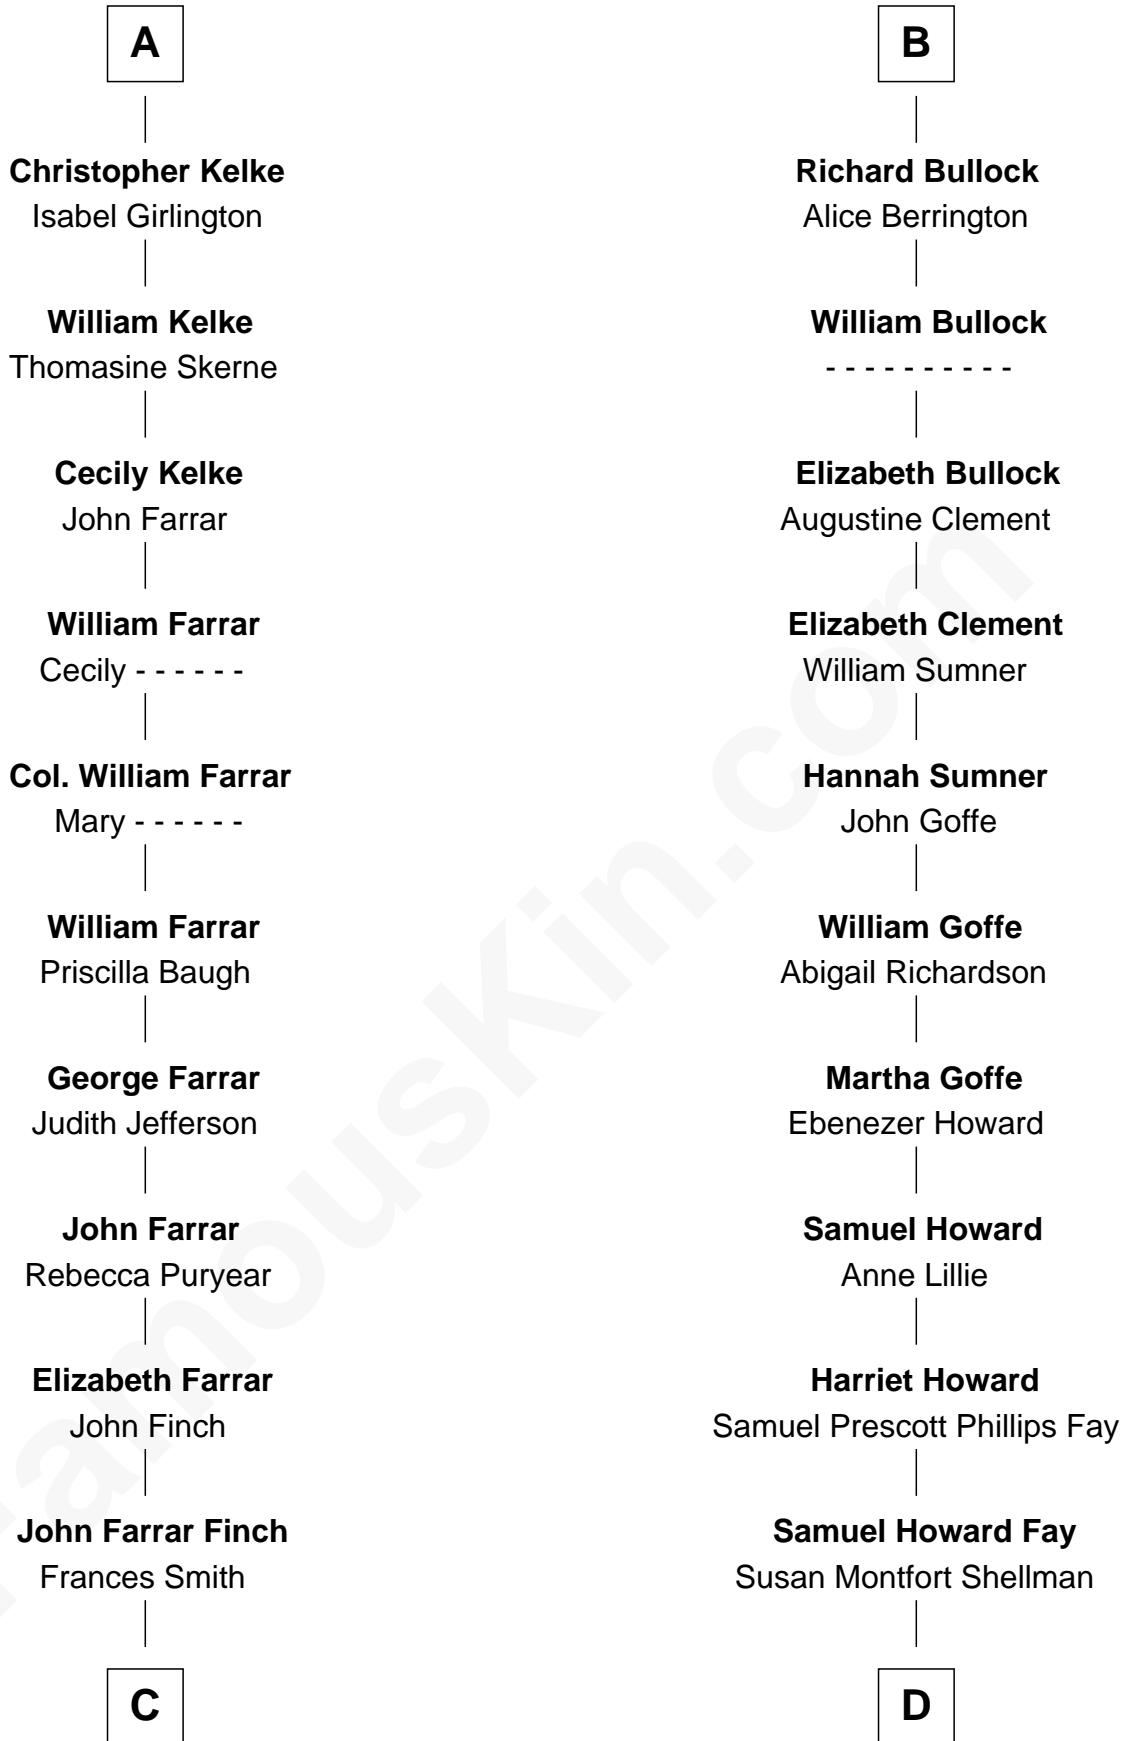

FamousKin.com

Relationship Chart of Harper Lee

Author of To Kill a Mockingbird

20th cousin 1 time removed of

George W. Bush
43rd U.S. President

C

John Robert Finch
Frances Cunningham

James Cunningham Finch
Ellen Rivers Williams

Frances Cunningham Finch
Amasa Coleman Lee

Harper Lee
Author of To Kill a Mockingbird

D

Harriet Eleanor Fay
Rev. James Smith Bush

Samuel Prescott Bush
Flora Sheldon

Prescott Sheldon Bush
Dorothy Wear Walker

George Herbert Walker Bush
Barbara Pierce

George W. Bush
43rd U.S. President