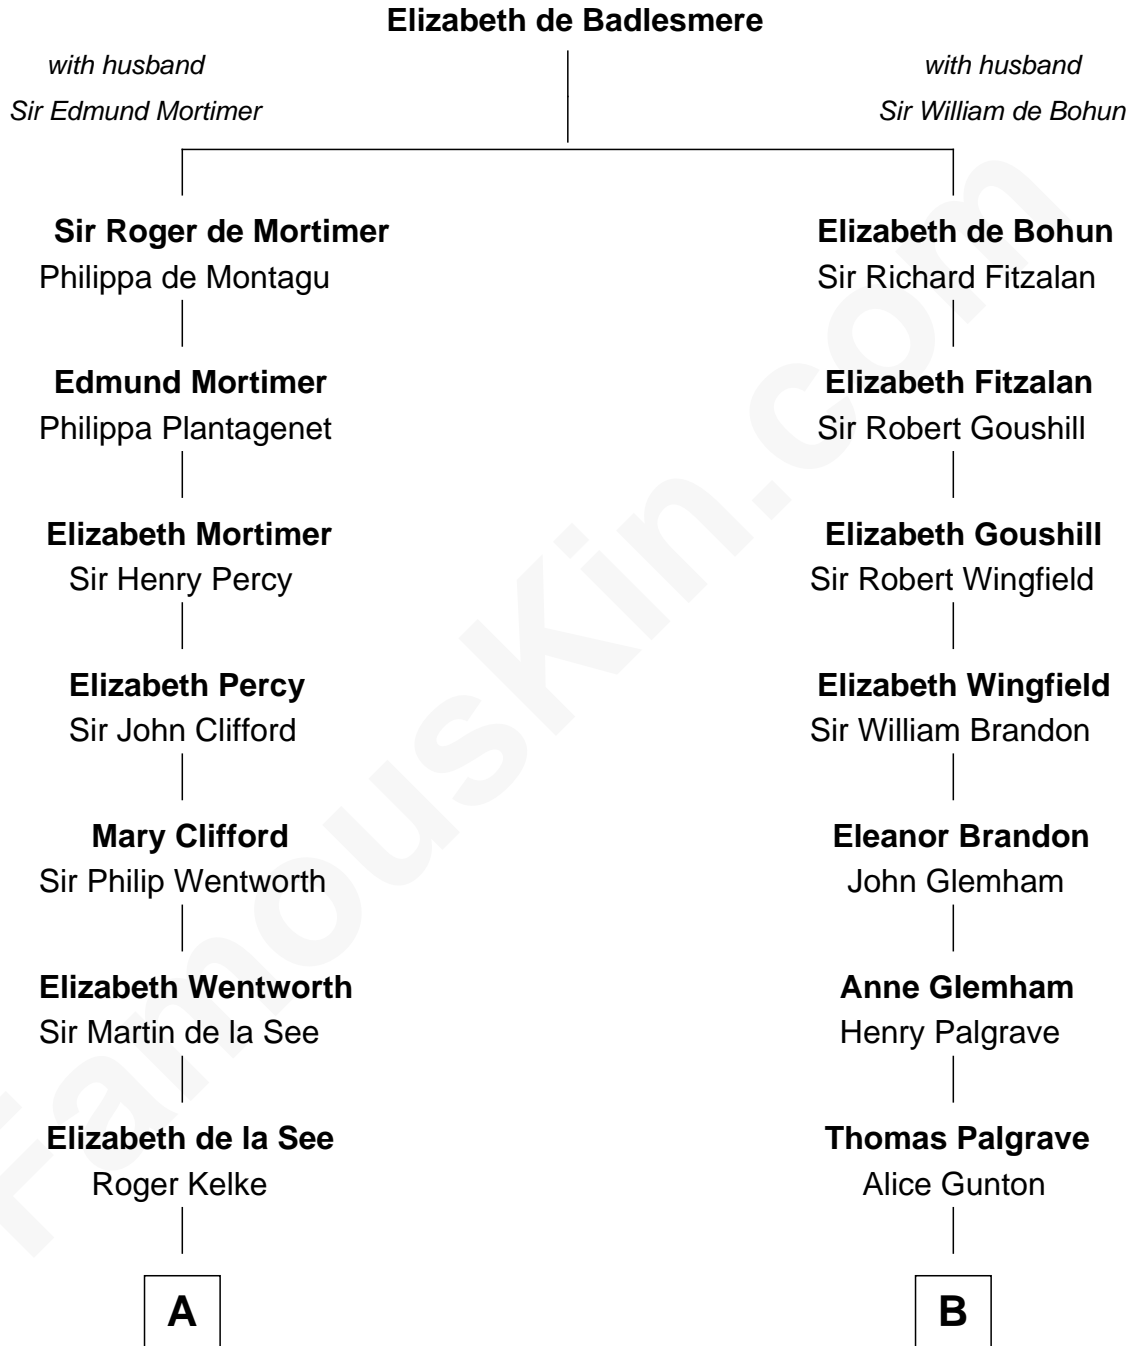

FamousKin.com

Relationship Chart of

Harper Lee

Author of To Kill a Mockingbird

20th cousin 1 time removed of

George W. Bush
43rd U.S. President

C

John Robert Finch
Frances Cunningham

Prescott Sheldon Bush
Dorothy Wear Walker

George Herbert Walker Bush
Barbara Pierce

George W. Bush
43rd U.S. President