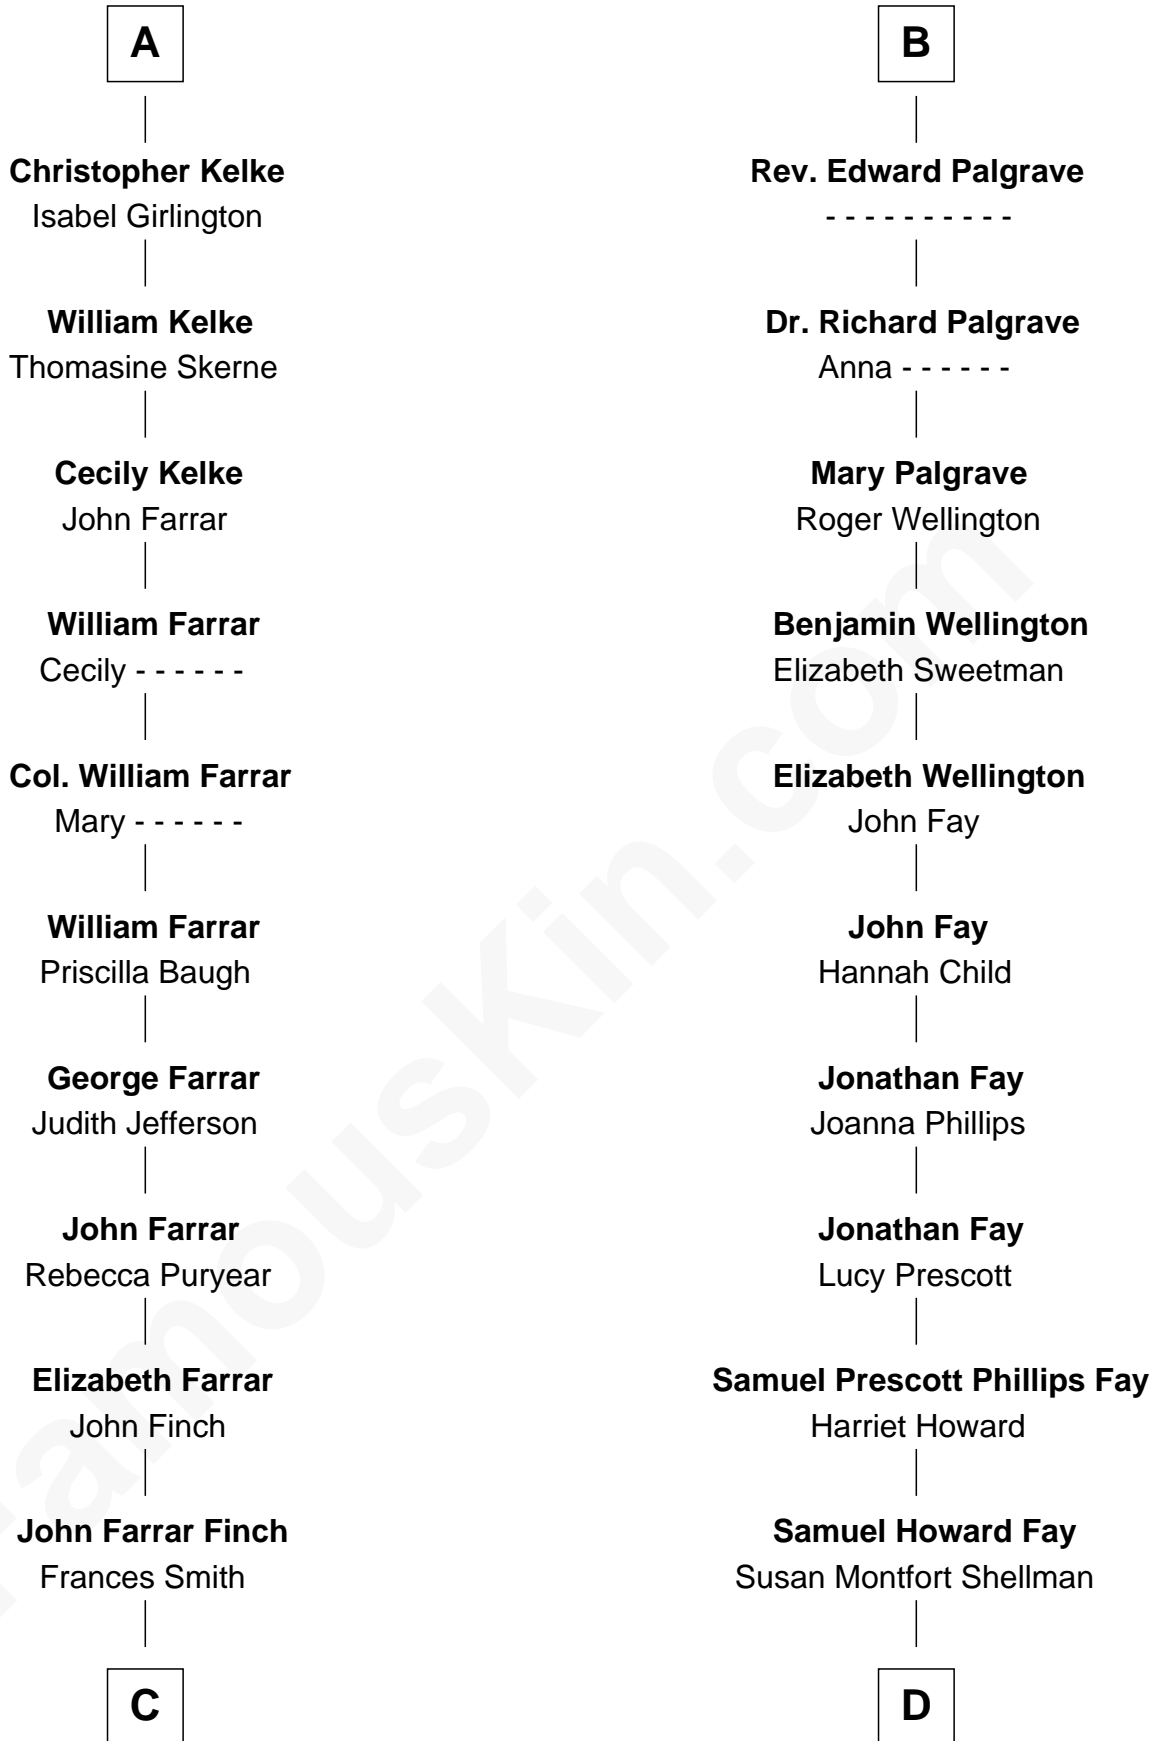

FamousKin.com

Relationship Chart of

Harper Lee

Author of To Kill a Mockingbird

20th cousin 1 time removed of

George W. Bush
43rd U.S. President

C

John Robert Finch
Frances Cunningham

James Cunningham Finch
Ellen Rivers Williams

Frances Cunningham Finch
Amasa Coleman Lee

Harper Lee
Author of To Kill a Mockingbird

D

Harriet Eleanor Fay
Rev. James Smith Bush

Samuel Prescott Bush
Flora Sheldon

Prescott Sheldon Bush
Dorothy Wear Walker

George Herbert Walker Bush
Barbara Pierce

George W. Bush
43rd U.S. President