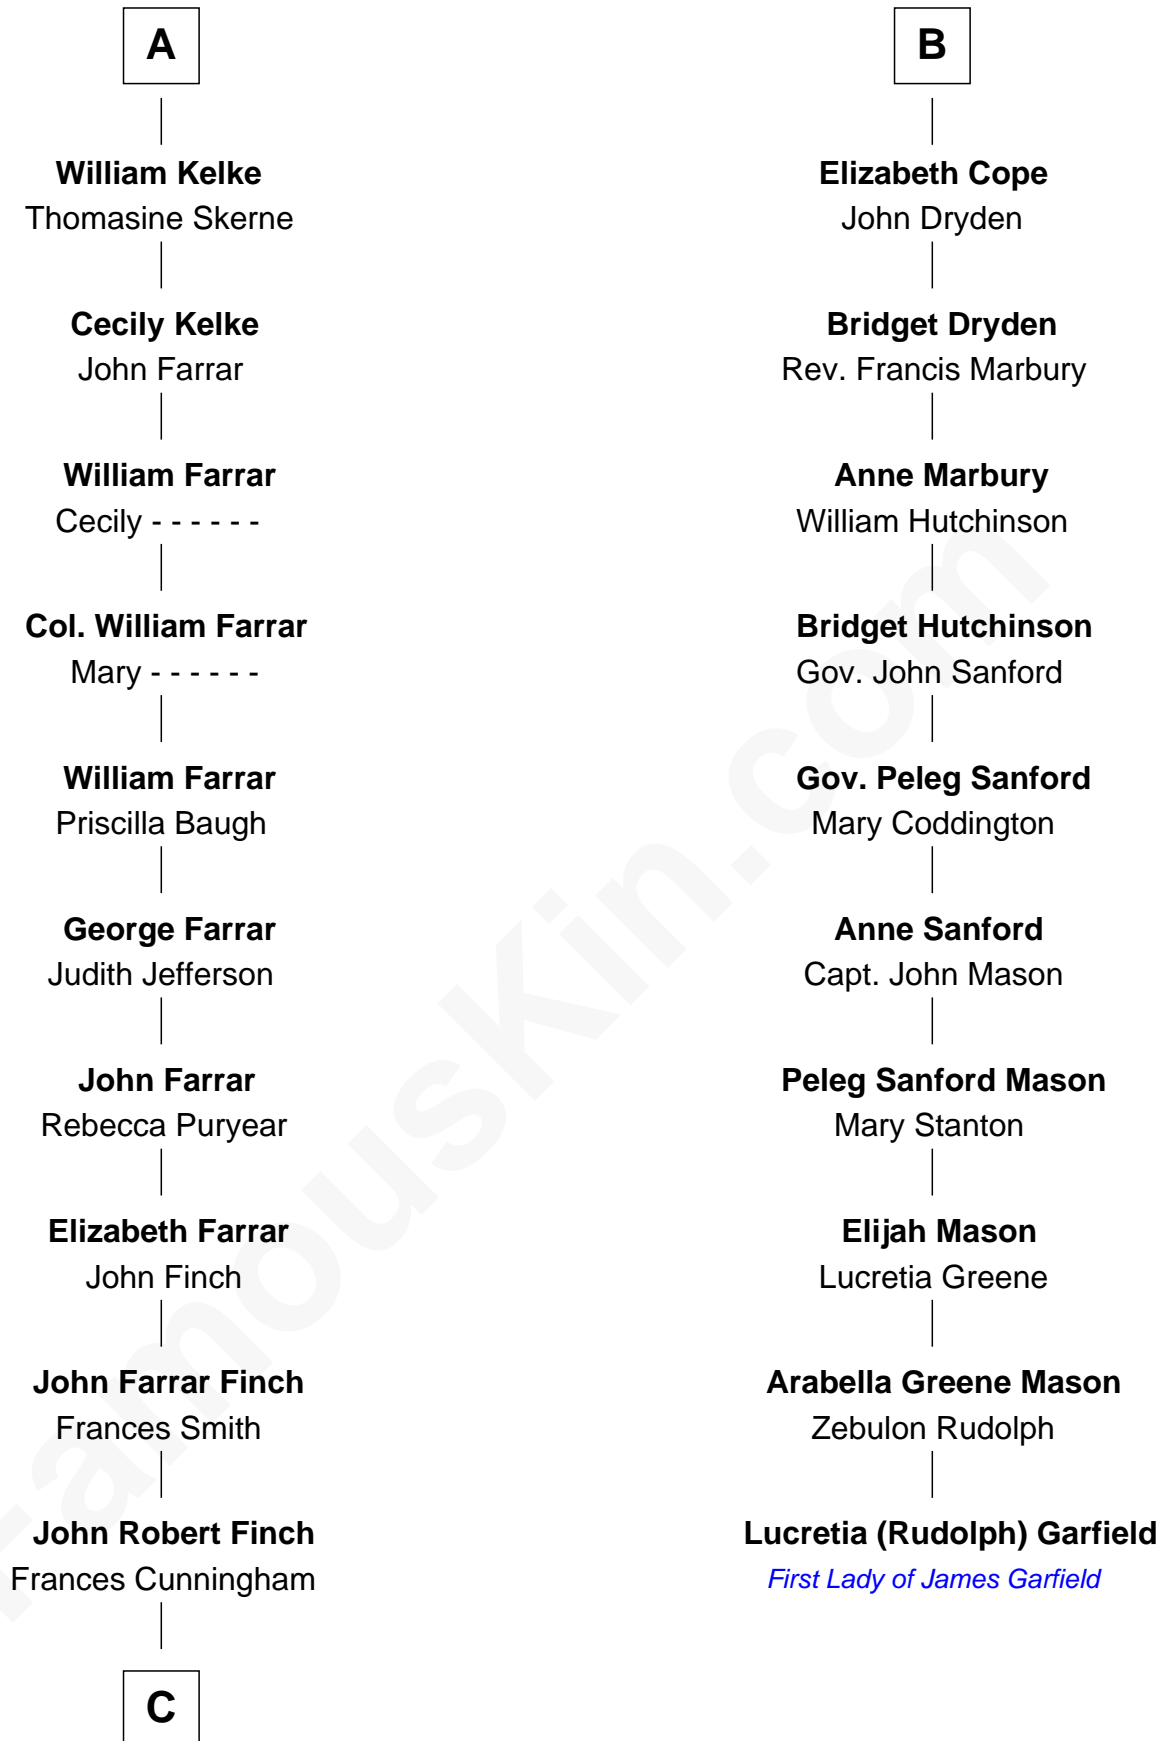

## Relationship Chart of Harper Lee

*Author of To Kill a Mockingbird*

16th cousin 3 times removed of

## Lucretia (Rudolph) Garfield

*First Lady of President James Garfield*

**C**

James Cunningham Finch

Ellen Rivers Williams

Frances Cunningham Finch

Amasa Coleman Lee

Harper Lee