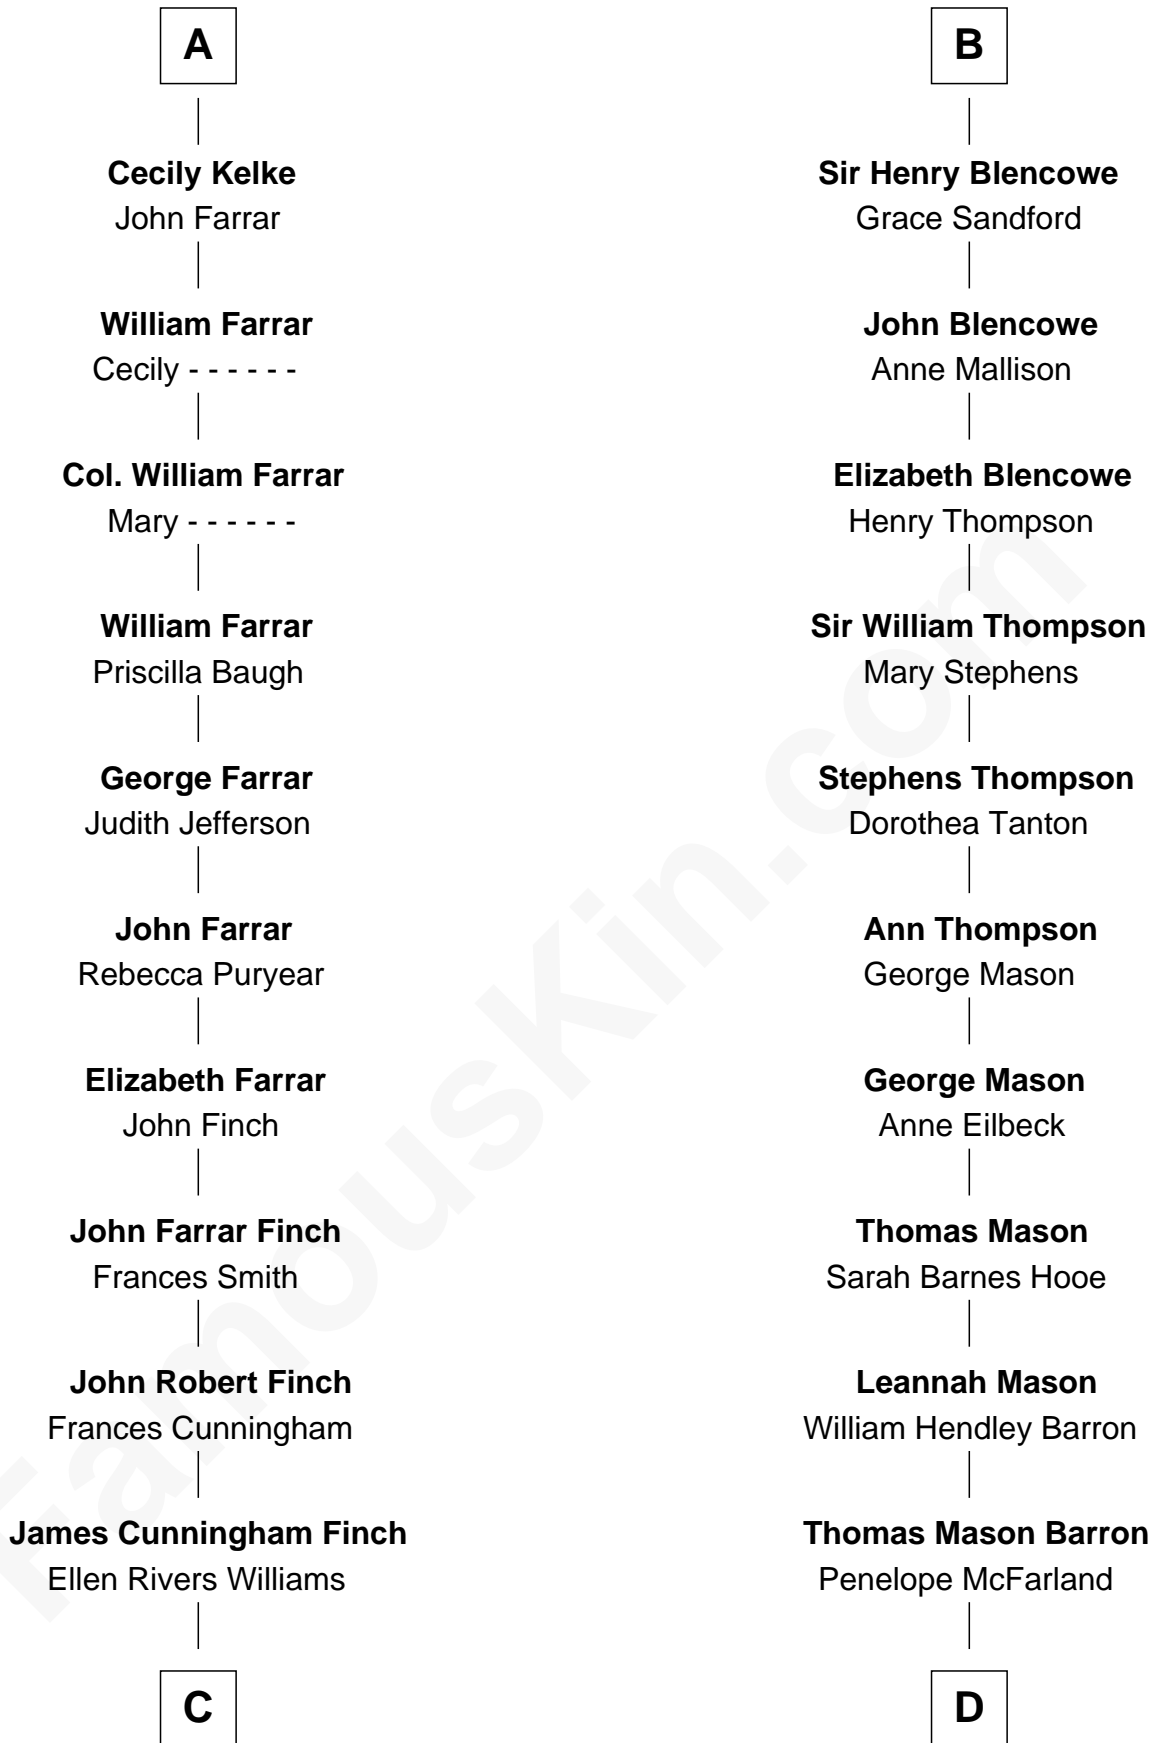

FamousKin.com Relationship Chart of

Harper Lee

Author of To Kill a Mockingbird

18th cousin 3 times removed of

Paris Hilton

Socialite and TV Personality

C

Frances Cunningham Finch

Amasa Coleman Lee

Harper Lee

Author of To Kill a Mockingbird

D

William Thomas Barron

Mary Mulligan

Mary Adelaide Barron

Conrad Nicholson Hilton