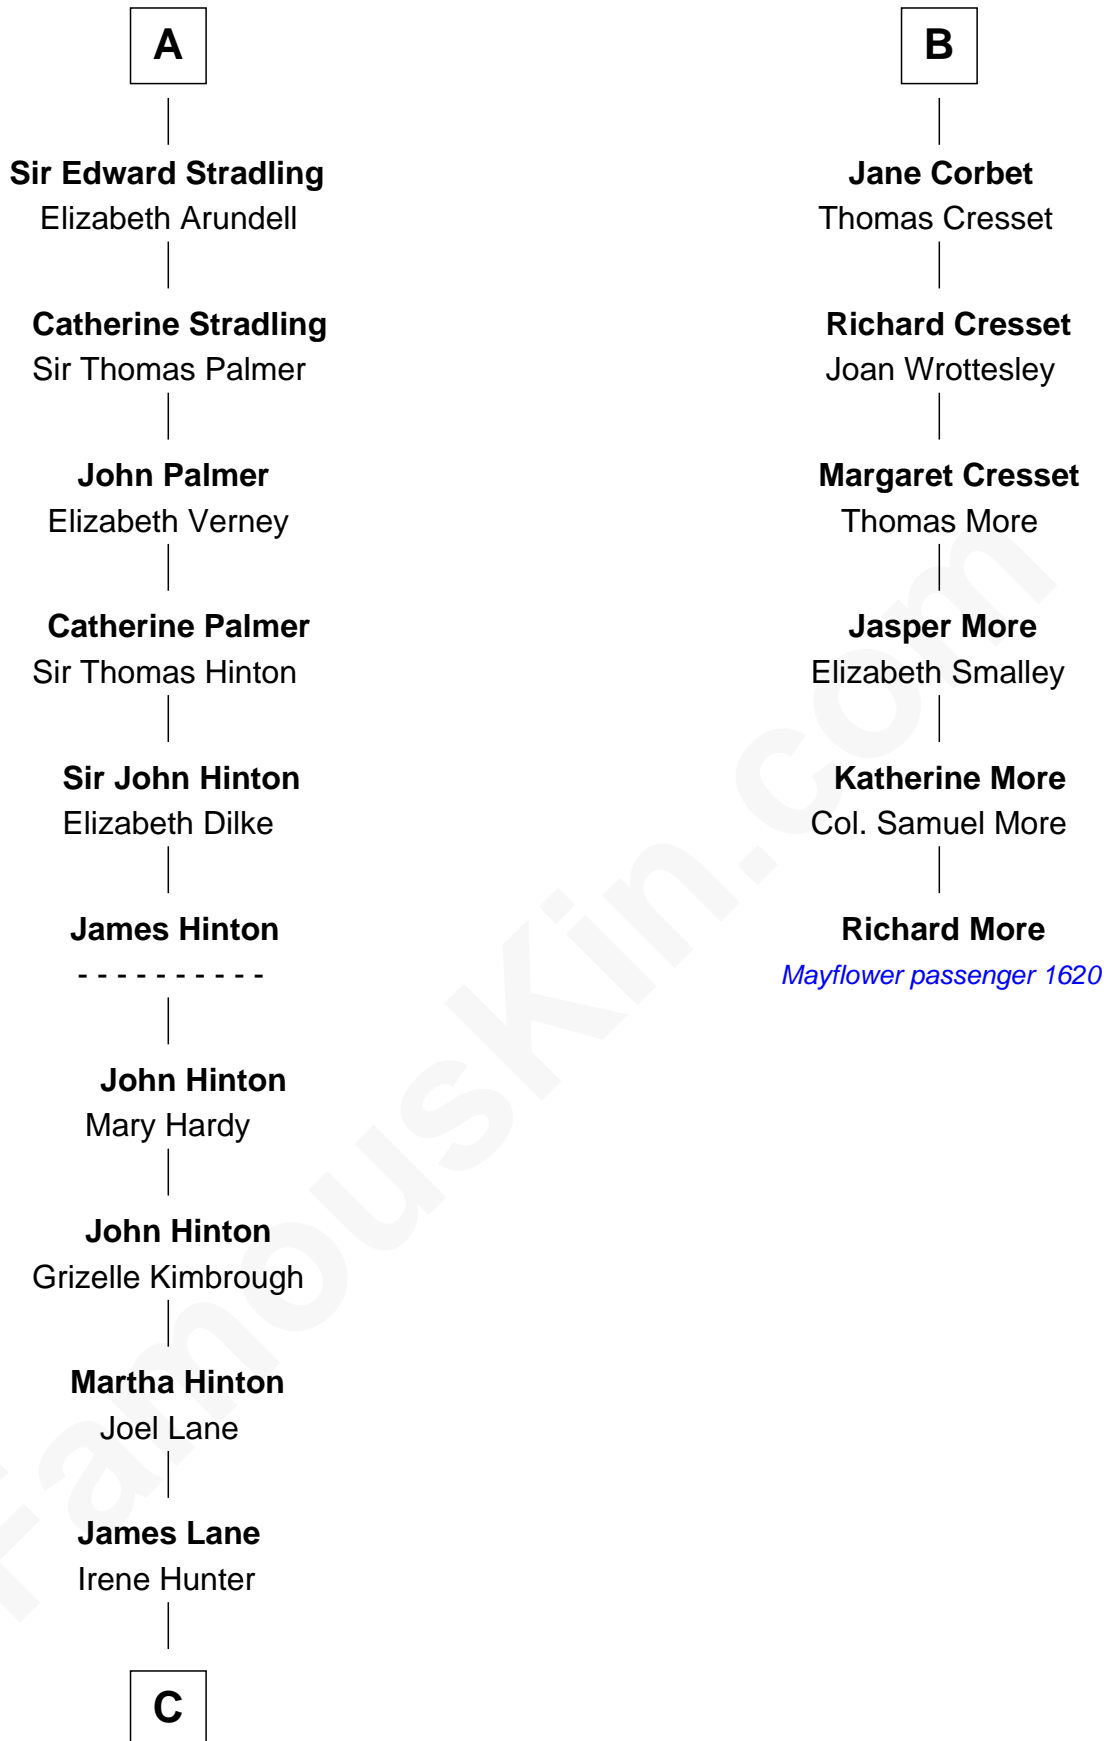

## Relationship Chart of Harper Lee

*Author of To Kill a Mockingbird*

12th cousin 9 times removed of

**Richard More**

*(c1614 - c1696) Mayflower passenger 1620*

**MAYFLOWER**

**C**

—  
**Elizabeth Jane Lane**  
Theophilus Hunter Williams